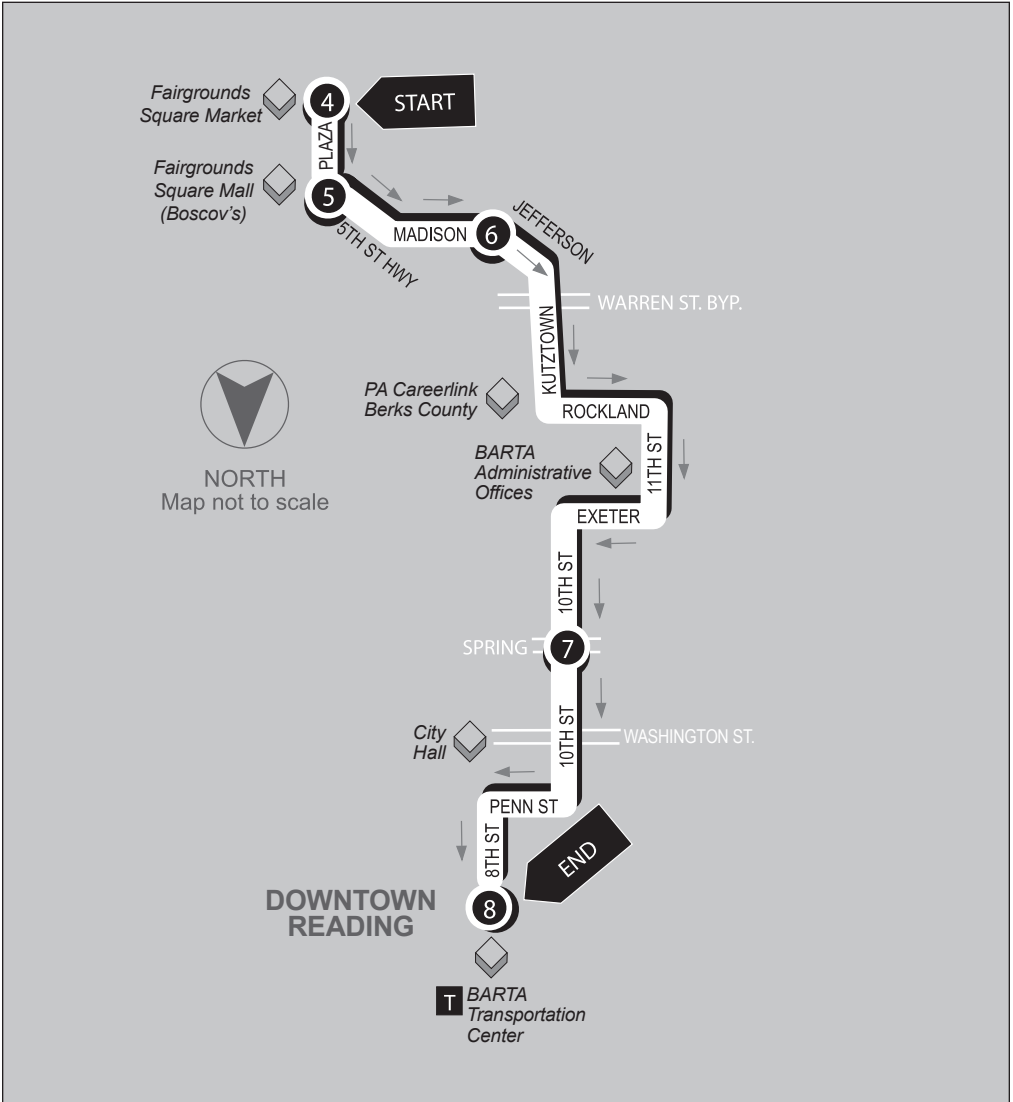

FAIRGROUNDS SQUARE MARKET

ROUTE 2

Southbound

Fairgrounds Square Market to BARTA Transportation Center

Service to: Fairgrounds Sq. Market • Fairgrounds Sq. Mall • CareerLink

4
BUS STARTS
Fairgrounds
Square Market

5
BUS LEAVES
Fairgrounds
Sq. Mall
(Bosco's)

6
BUS LEAVES
Madison Ave.
and Jefferson St.

7
BUS LEAVES
10th St. and
Spring St.

8
BUS ENDS
BARTA
Transportation Ctr.

FRIDAYS & SATURDAYS ONLY

AM	10:55		11:00	11:05	11:13	11:30
	11:55	PM	12:00	12:05	12:13	12:30
PM	12:55		1:00	1:05	1:13	1:30
	1:55		2:00	2:05	2:13	2:30

FAIRGROUNDS SQUARE MARKET

Northbound

BARTA Transportation Center to Fairgrounds Square Market

Service to: CareerLink • Fairgrounds Sq. Market

1
BUS STARTS
 BARTA
 Transportation Ctr.

2
BUS LEAVES
 9th St. and
 Spring St.

3
BUS LEAVES
 Madison Ave.
 and Jefferson St.

4
BUS ENDS
 Fairgrounds
 Square Market

FRIDAYS & SATURDAYS ONLY

AM	10:30	10:37	10:45	10:55
	11:30	11:37	11:45	11:55
PM	12:30	12:37	12:45	12:55
	1:30	1:37	1:45	1:55