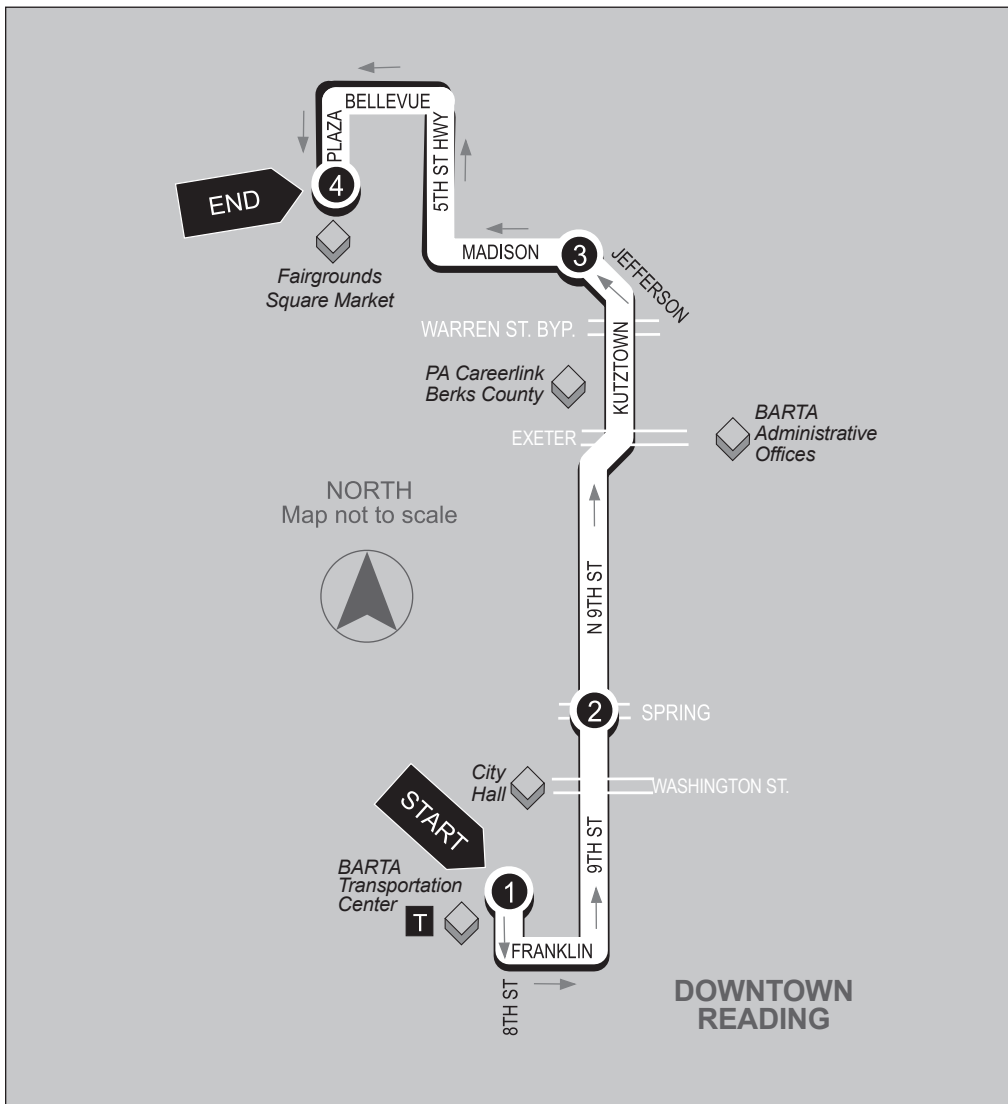

FAIRGROUNDS SQUARE MARKET

ROUTE 2

Southbound

Fairgrounds Square Market to BARTA Transportation Center

Service to: Fairgrounds Sq. Market • Fairgrounds Sq. Mall • CareerLink

4
BUS STARTS
Fairgrounds
Square Market

5
BUS LEAVES
Fairgrounds
Sq. Mall
(Bosco's)

6
BUS LEAVES
Madison Ave.
and Jefferson St.

7
BUS LEAVES
10th St. and
Spring St.

8
BUS ENDS
BARTA
Transportation Ctr.

FRIDAYS & SATURDAYS ONLY

AM	10:55		11:00	11:05	11:13	11:30
	11:55	PM	12:00	12:05	12:13	12:30
PM	12:55		1:00	1:05	1:13	1:30
	1:55		2:00	2:05	2:13	2:30

FAIRGROUNDS SQUARE MARKET

Northbound

BARTA Transportation Center to Fairgrounds Square Market

Service to: CareerLink • Fairgrounds Sq. Market

1
BUS STARTS
 BARTA
 Transportation Ctr.

2
BUS LEAVES
 9th St. and
 Spring St.

3
BUS LEAVES
 Madison Ave.
 and Jefferson St.

4
BUS ENDS
 Fairgrounds
 Square Market

FRIDAYS & SATURDAYS ONLY

AM	10:30	10:37	10:45	10:55
	11:30	11:37	11:45	11:55
PM	12:30	12:37	12:45	12:55
	1:30	1:37	1:45	1:55