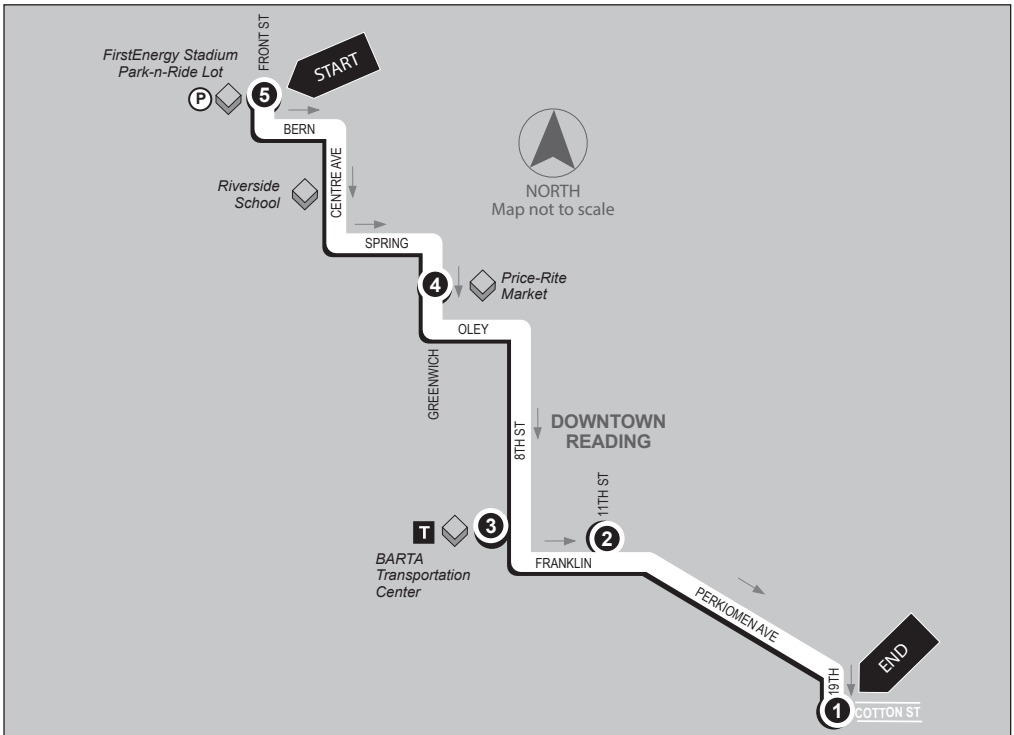

RIVERSIDE/FIRSTENERGY STADIUM/ COTTON ST VIA BTC - SATURDAY & SUNDAY

19 ROUTE

Southbound

FirstEnergy Stadium (Park-N-Ride) to 19th St and Cotton St

Service to: Cotton St • Downtown Reading • Price-Rite Market •
Riverside School • FirstEnergy Park-n-Ride

- 5**
BUS STARTS
 FirstEnergy Stadium Park-n-Ride
- 4**
BUS LEAVES
 Reading Outlet Station/Price-Rite
- 3**
BUS LEAVES
 BARTA Transportation Ctr.
- 2**
BUS LEAVES
 11th St. and Franklin St.
- 1**
BUS ENDS
 19th St. and Cotton St.

SUNDAY

AM	--	--	11:30	11:34	11:45
PM	--	--	12:30	12:34	12:45
	--	--	1:30	1:34	1:45
	--	--	2:30	2:34	2:45
	--	--	3:30	3:34	3:45
	--	--	4:30	4:34	4:45
	--	--	5:30	5:34	5:45
	--	--	6:30	6:34	6:45

ROUTE 19 RIVERSIDE/FIRSTENERGY STADIUM/ COTTON ST VIA BTC - SATURDAY & SUNDAY

Northbound

19th St and Cotton St to FirstEnergy Stadium (Park-n-Ride)

Service to: FirstEnergy Park-n-Ride • Riverside School
Price-Rite Market • Downtown Reading • Cotton St

- | | | | | |
|---|--|---|---|--|
| 1 | 2 | 3 | 4 | 5 |
| BUS STARTS
19th St. and
Cotton St. | BUS LEAVES
9th St. and
Cherry St. | BUS LEAVES
BARTA
Transportation Ctr. | BUS LEAVES
Reading Outlet
Station/Price-
Rite | BUS ENDS
FirstEnergy
Stadium
Park-n-Ride |