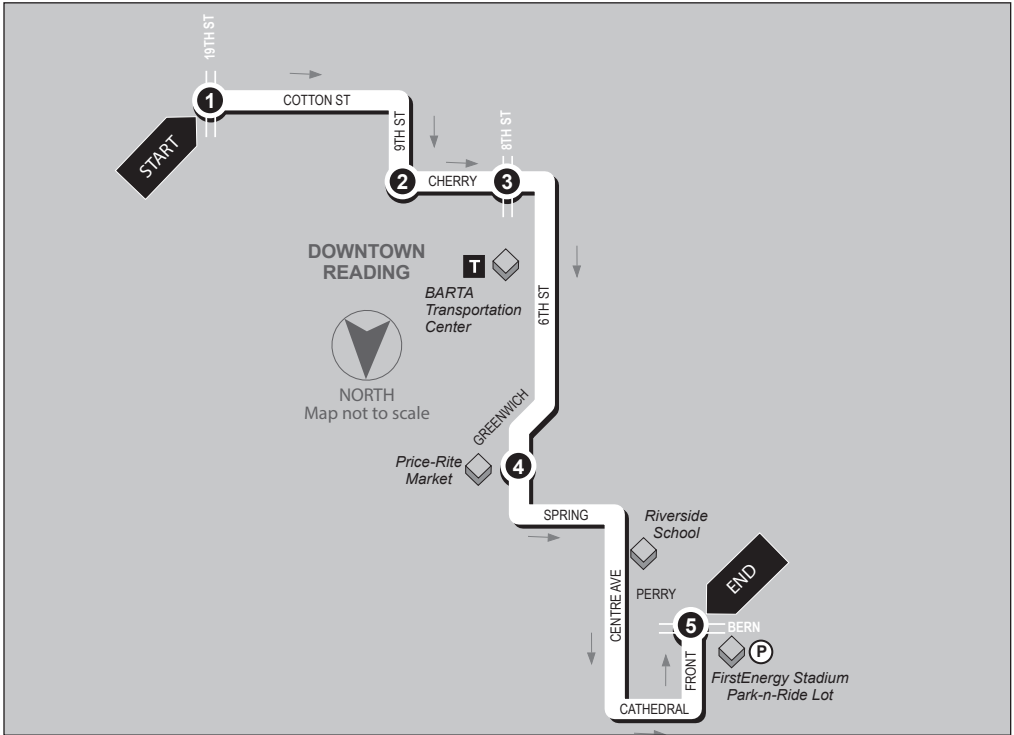

RIVERSIDE/FIRSTENERGY STADIUM/ COTTON ST VIA BTC - SATURDAY & SUNDAY

19 ROUTE

Southbound

FirstEnergy Stadium (Park-N-Ride) to 19th St and Cotton St

Service to: Cotton St • Downtown Reading • Price-Rite Market •
Riverside School • FirstEnergy Park-n-Ride

- 5**
BUS STARTS
 FirstEnergy Stadium Park-n-Ride
- 4**
BUS LEAVES
 Reading Outlet Station/Price-Rite
- 3**
BUS LEAVES
 BARTA Transportation Ctr.
- 2**
BUS LEAVES
 11th St. and Franklin St.
- 1**
BUS ENDS
 19th St. and Cotton St.

SUNDAY

AM	--	--	11:30	11:34	11:45
PM	--	--	12:30	12:34	12:45
	--	--	1:30	1:34	1:45
	--	--	2:30	2:34	2:45
	--	--	3:30	3:34	3:45
	--	--	4:30	4:34	4:45
	--	--	5:30	5:34	5:45
	--	--	6:30	6:34	6:45

ROUTE 19 RIVERSIDE/FIRSTENERGY STADIUM/ COTTON ST VIA BTC - SATURDAY & SUNDAY

Northbound

19th St and Cotton St to FirstEnergy Stadium (Park-n-Ride)

Service to: FirstEnergy Park-n-Ride • Riverside School
Price-Rite Market • Downtown Reading • Cotton St

- | | | | | |
|---|--|---|---|--|
| 1 | 2 | 3 | 4 | 5 |
| BUS STARTS
19th St. and
Cotton St. | BUS LEAVES
9th St. and
Cherry St. | BUS LEAVES
BARTA
Transportation Ctr. | BUS LEAVES
Reading Outlet
Station/Price-
Rite | BUS ENDS
FirstEnergy
Stadium
Park-n-Ride |