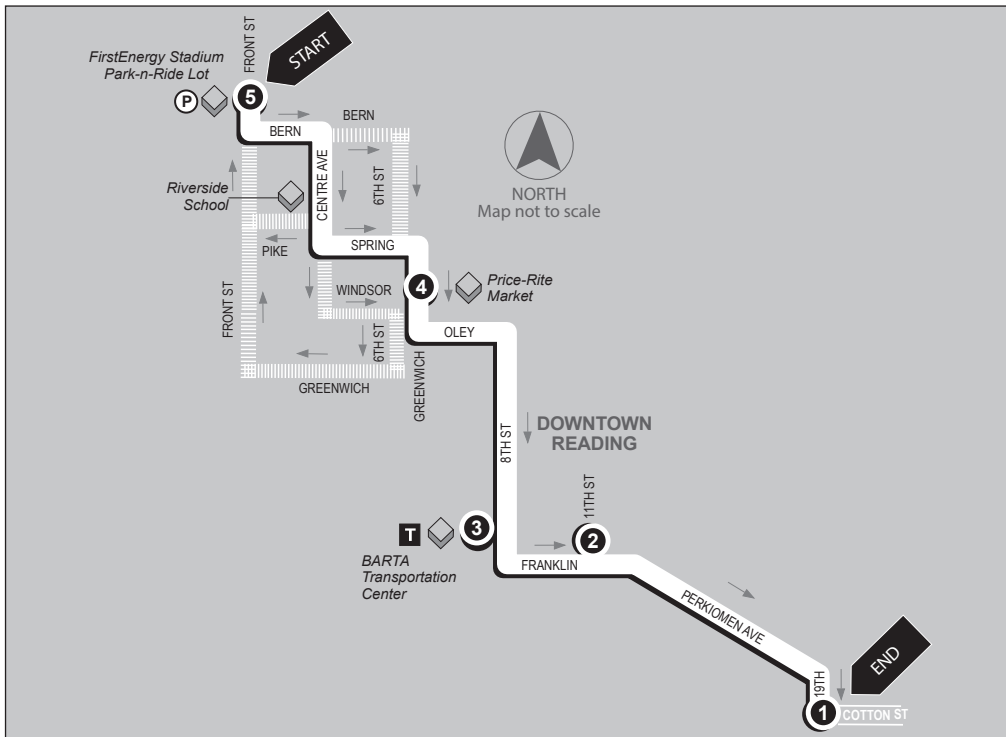

RIVERSIDE/FIRSTENERGY STADIUM/ COTTON ST VIA BTC - WEEKDAYS

19 ROUTE

Southbound

FirstEnergy Stadium (Park-N-Ride) to 19th St and Cotton St

Service to: Cotton St • Downtown Reading • Price-Rite Market •
Riverside School • FirstEnergy Park-n-Ride

5	4	3	2	1
BUS STARTS	BUS LEAVES	BUS LEAVES	BUS LEAVES	BUS ENDS
FirstEnergy Stadium Park-n-Ride	Reading Outlet Station/Price-Rite	BARTA Transportation Ctr.	11th St. and Franklin St.	19th St. and Cotton St.

WEEKDAYS

AM	5:30	5:35	5:45	5:48	6:00
	6:00	6:05	6:15	6:18	6:30
	6:30	6:35	6:45	6:48	7:00
	7:00	7:05	7:15	7:18	7:30
	7:30	7:35	7:45	7:48	8:00
	8:00	8:05	8:15	8:18	8:30
	8:30	8:35	8:45	8:48	9:00
	9:00	9:05	9:15	9:18	9:30
	10:00	10:05	10:15	10:18	10:30
	11:00	11:05	11:15	11:18	11:30
PM	12:00	12:05	12:15	12:18	12:30
	1:00	1:05	1:15	1:18	1:30
	2:00	2:05	2:15	2:18	2:30
	3:00	3:05	3:15	3:18	3:30
	--	--	3:45	3:48	4:00
	4:00	4:05	4:15	4:18	4:30
	4:30	4:35	4:45	4:48	5:00
	5:00	5:05	5:15	5:18	5:30
	5:30	5:35	5:45	5:48	6:00
	6:00	6:05	6:15	6:18	6:30
	6:30	6:35	6:45	6:48	7:00
	--	--	7:15	7:18	7:30
	--	--	8:15	8:18	8:30
	--	--	9:15	9:18	9:30
	--	--	--	--	--

School Trips (Operates only when Riverside School is in session.): - Bus departs Riverside School at 2:45 pm & 3:05 pm on Centre Ave and travels via Pike to Front to Bern to 6th to Spring. Trip ends at 6th & Spring St.

Effective 8-28-17