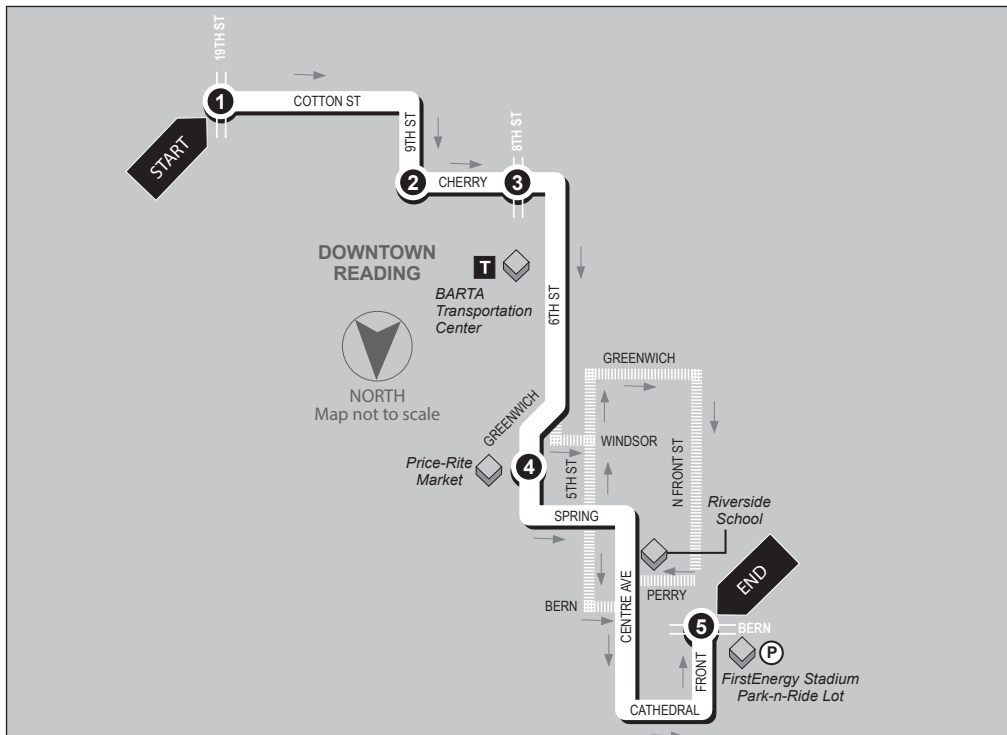

ROUTE 19 RIVERSIDE/FIRSTENERGY STADIUM/ COTTON ST VIA BTC - WEEKDAYS

Northbound

19th St and Cotton St to FirstEnergy Stadium (Park-n-Ride)

Service to: FirstEnergy Park-n-Ride • Riverside School
Price-Rite Market • Downtown Reading • Cotton St

1	2	3	4	5
BUS STARTS 19th St. and Cotton St.	BUS LEAVES from 9th St. and Cherry St.	BUS LEAVES BARTA Transportation Ctr.	BUS LEAVES Reading Outlet Station/Price- Rite	BUS ENDS FirstEnergy Stadium Park-n-Ride

WEEKDAYS

AM	5:30	5:35	5:45	5:50	6:00
	6:00	6:05	6:15	6:20	6:30
	6:30	6:35	6:45	6:50	7:00
	7:00	7:05	A 7:15	7:20	7:30
	7:30	7:35	7:45	7:50	8:00
	8:00	8:05	8:15	8:20	8:30
	8:30	8:35	8:45	8:50	9:00
	9:00	9:05	9:15	9:20	9:30
	9:30	9:35	9:45	9:50	10:00
	10:30	10:35	10:45	10:50	11:00
	11:30	11:35	11:45	11:50	PM 12:00
PM	12:30	12:35	12:45	12:50	1:00
	1:30	1:35	1:45	1:50	2:00
	2:30	2:35	2:45	2:50	3:00
	--	--	--	--	--
	3:30	3:35	3:45	3:50	4:00
	4:00	4:05	4:15	4:20	4:30
	4:30	4:35	4:45	4:50	5:00
	5:00	5:05	5:15	5:20	5:30
	5:30	5:35	5:45	5:50	6:00
	6:00	6:05	6:15	6:20	6:30
	6:30	6:35	6:45	--	--
	7:30	7:35	7:45	--	--
	8:30	8:35	8:45	--	--
	9:30	9:35	9:40	--	--

School Trips: A - Bus travels to school via regular route to 6th St to Windsor St to 5th St to Greenwich St to N. Front St to Perry St to Centre St to school.