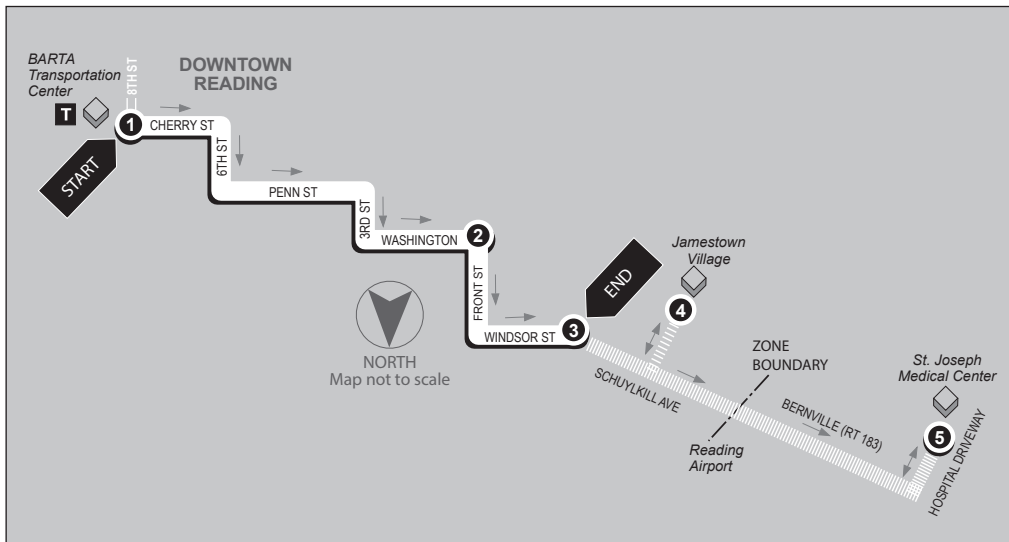

SCHUYLKILL AVENUE - SATURDAY & SUNDAY

18 ROUTE

Southbound

Windsor St and Schuylkill Ave to BARTA Transportation Center

Service to: Evening Service to St. Joseph Medical Center • Downtown Reading • Schuylkill Ave Windsor St • Front St

5

Does Bus
Serve St. Joseph
Medical Center?

4

Does Bus
serve Jamestown
Village Apts.?

3

BUS STARTS
Windsor St. and
Schuylkill Ave.

2

BUS LEAVES
Front St. and
Washington St.

ROUTE 18 SCHUYLKILL AVENUE - SATURDAY & SUNDAY

Northbound

BARTA Transportation Center to Windsor St and Schuylkill Ave

Service to: Front St • Windsor St • Schuylkill Ave • Downtown Reading
Evening Service to St. Joseph Medical Center

	1	2	3	4	5
BUS STARTS	BARTA Transportation Ctr.				
BUS LEAVES		Front St. and Washington St.			
BUS ENDS			Windsor St. and Schuylkill Ave.		
Does Bus Serve Jamestown Village Apts.?				Yes	
Does Bus Serve St. Joseph Medical Center?					Yes