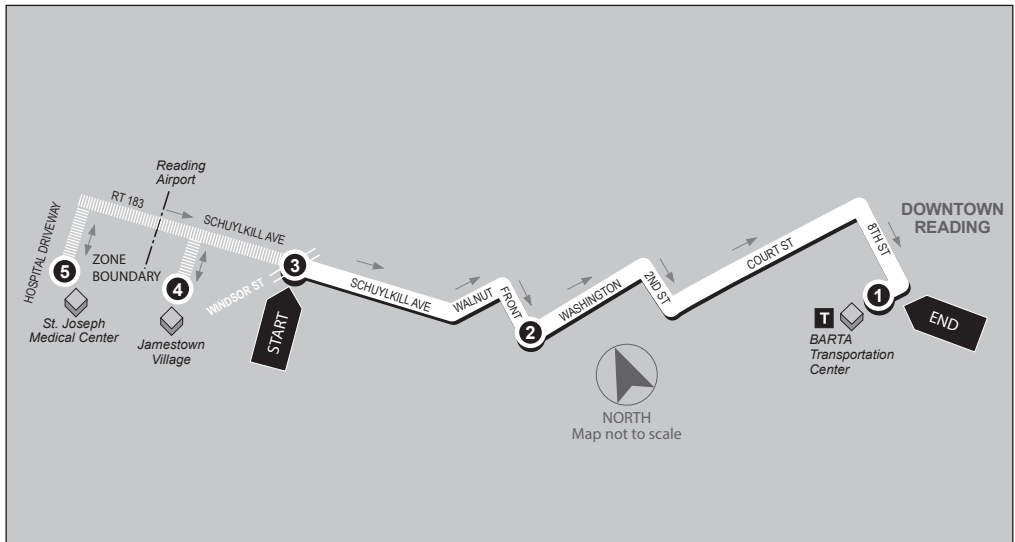

SCHUYLKILL AVENUE - SATURDAY & SUNDAY

18 ROUTE

Southbound

Windsor St and Schuylkill Ave to BARTA Transportation Center

Service to: Evening Service to St. Joseph Medical Center • Downtown Reading • Schuylkill Ave Windsor St • Front St

5

Does Bus
Serve St. Joseph
Medical Center?

4

Does Bus
serve Jamestown
Village Apts.?

3

BUS STARTS
Windsor St. and
Schuylkill Ave.

2

BUS LEAVES
Front St. and
Washington St.

1

BUS ENDS
BARTA
Transportation Ctr.

SATURDAY

	5	4	3	2	1
AM	No	No	6:52	6:57	7:10
	No	No	7:22	7:27	7:40
	No	No	7:52	7:57	8:10
	No	No	8:22	8:27	8:40
	No	No	8:52	8:57	9:10
	No	No	9:22	9:27	9:40
	No	No	9:52	9:57	10:10
	No	No	10:22	10:27	10:40
	No	No	10:52	10:57	11:10
	No	No	11:22	11:27	11:40
PM	No	No	11:52	11:57	PM 12:10
	No	No	12:22	12:27	12:40
	No	No	12:52	12:57	1:10
	No	No	1:22	1:27	1:40
	No	No	1:52	1:57	2:10
	No	No	2:22	2:27	2:40
	No	No	2:52	2:57	3:10
	No	No	3:22	3:27	3:40
	No	No	3:52	3:57	4:10
	No	No	4:22	4:27	4:40
	No	No	4:52	4:57	5:10
	No	No	5:22	5:27	5:40
	No	No	5:52	5:57	6:10
	Yes 6:36	Yes 6:38	6:52	6:57	7:10
	Yes 7:36	Yes 7:38	7:52	7:57	8:10
	Yes 8:36	Yes 8:38	8:52	8:57	9:10
	Yes 9:36	Yes 9:38	9:52	9:57	10:10
	Yes 10:36	Yes 10:38	10:52	10:57	11:10

ROUTE 18 SCHUYLKILL AVENUE - SATURDAY & SUNDAY

Northbound

BARTA Transportation Center to Windsor St and Schuylkill Ave

Service to: Front St • Windsor St • Schuylkill Ave • Downtown Reading
Evening Service to St. Joseph Medical Center