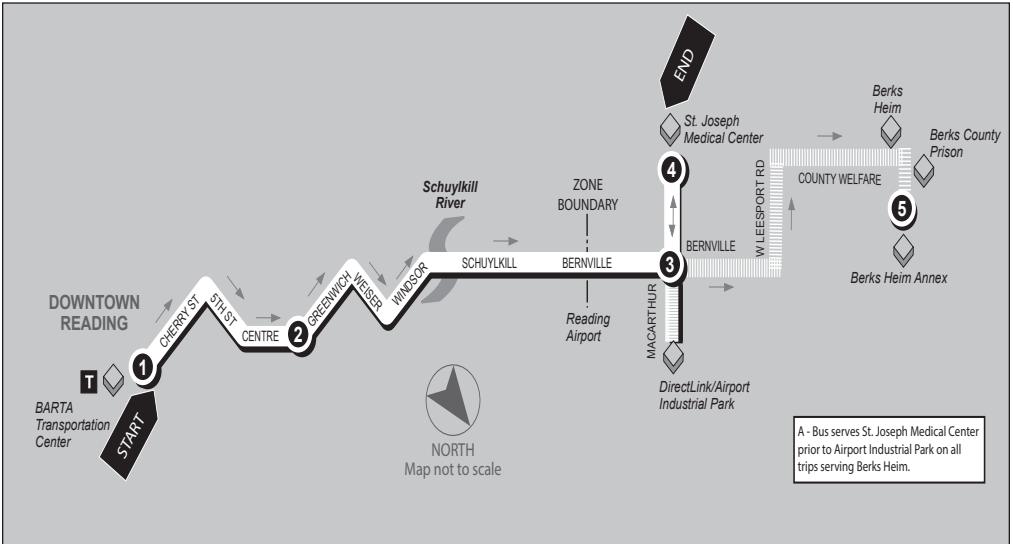

GLENSIDE/AIRPORT/BERKS HEIM

ROUTE 17

Southbound

GPU/Airport Industrial Park to BARTA Transportation Center

Service to: St. Joseph Medical Center • Berks Heim Annex • Berks Heim • MacArthur Rd • Schuylkill Ave • Jamestown Village

ROUTE 17 GLENSIDE/AIRPORT/BERKS HEIM

Northbound

BARTA Transportation Center to GPU/Airport Industrial Park

Service to: Schuylkill Ave • MacArthur Rd • Berks Heim
Berks Heim Annex • St. Joseph Medical Center

- 1**

BUS STARTS
BARTA
Transportation Ctr.
- 2**

BUS LEAVES
Centre Ave. and
Greenwich St.
- 3**

BUS LEAVES
Airport Industrial
Park - State
Rt. 183 and
MacArthur Rd.
- 4**

BUS ENDS
St. Joseph
Medical
Center
- 5**

* Trip serves Hensler Homes.