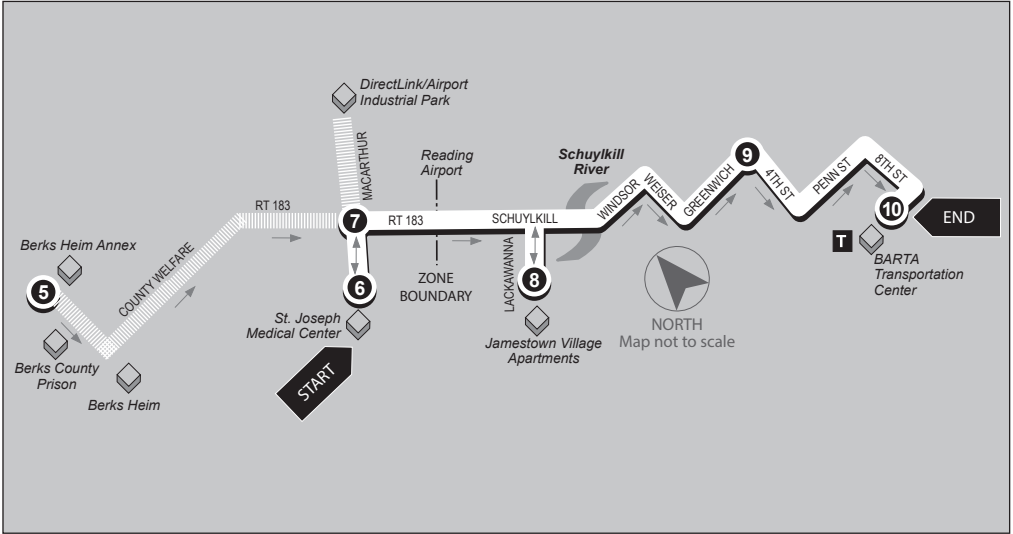

GLENSIDE/AIRPORT/BERKS HEIM

ROUTE 17

Southbound

GPU/Airport Industrial Park to BARTA Transportation Center

Service to: St. Joseph Medical Center • Berks Heim Annex • Berks Heim • MacArthur Rd • Schuylkill Ave • Jamestown Village

ROUTE 17 GLENSIDE/AIRPORT/BERKS HEIM

Northbound

BARTA Transportation Center to GPU/Airport Industrial Park

Service to: Schuylkill Ave • MacArthur Rd • Berks Heim
Berks Heim Annex • St. Joseph Medical Center

- 1**

BUS STARTS
BARTA
Transportation Ctr.
- 2**

BUS LEAVES
Centre Ave. and
Greenwich St.
- 3**

BUS LEAVES
Airport Industrial
Park - State
Rt. 183 and
MacArthur Rd.
- 4**

BUS ENDS
St. Joseph
Medical
Center
- 5**

* Trip serves Hensler Homes.