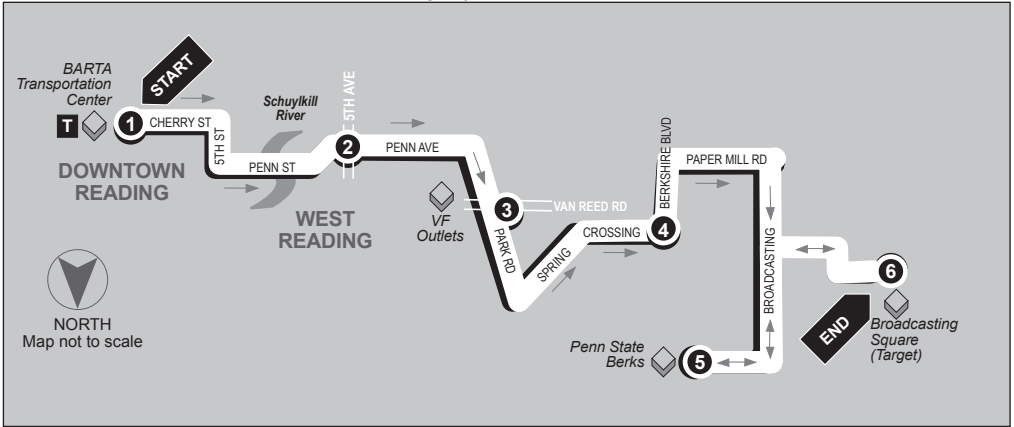

BROADCASTING SQUARE

WEEKDAYS & SATURDAYS

16 ROUTE

Eastbound

Broadcasting Square to BARTA Transportation Center

Service to: *Broadcasting Square • Paper Mill Rd • VF Outlets • West Reading*

6

BUS STARTS
Broadcasting Sq.
Shopping Ctr.
Target

ROUTE 16 BROADCASTING SQUARE

WEEKDAYS & SATURDAYS

Westbound

BARTA Transportation Center to Broadcasting Square

Service to: West Reading • VF Outlets • Paper Mill Road
Broadcasting Square • Penn State Berks

1

BUS STARTS

BARTA
Transportation Ctr.

2

BUS LEAVES

5th Ave. & Penn St.

3

BUS LEAVES

BUS ENDS

Broadcasting Sq.
Shopping Ctr.
Target

WEEKDAYS AND SATURDAYS

	1	2	3	4	5	6
AM	5:45	5:55	6:00	6:05	6:10	6:15
	6:15	6:25	6:30	6:35	6:40	6:45
	6:45	6:55	7:00	7:05	7:10	7:15
	7:15	7:25	7:30	7:35	7:40	7:45
	7:45	7:55	8:00	8:05	8:10	8:15
	8:15	8:25	8:30	8:35	8:40	8:45
	8:45	8:55	9:00	9:05	9:10	9:15
	9:15	9:25	9:30	9:35	9:40	9:45
	9:45	9:55	10:00	10:05	10:10	10:15
	10:15	10:25	10:30	10:35	10:40	10:45
	10:45	10:55	11:00	11:05	11:10	11:15
	11:15	11:25	11:30	11:35	11:40	11:45
	11:45	11:55	PM 12:00	12:05	12:10	12:15
PM	12:15	12:25	12:30	12:35	12:40	12:45
	12:45	12:55	1:00	1:05	1:10	1:15
	1:15	1:25	1:30	1:35	1:40	1:45
	1:45	1:55	2:00	2:05	2:10	2:15
	2:15	2:25	2:30	2:35	2:40	2:45
	2:45	2:55	3:00	3:05	3:10	3:15
	3:15	3:25	3:30	3:35	3:40	3:45
	3:45	3:55	4:00	4:05	4:10	4:15
	4:15	4:25	4:30	4:35	4:40	4:45
	4:45	4:55	5:00	5:05	5:10	5:15
	5:15	5:25	5:30	5:35	5:40	5:45
	5:45	5:55	6:00	6:05	6:10	6:15
	6:15	6:25	6:30	6:35	6:40	6:45
	7:15	7:25	7:30	7:35	7:40	7:45
	8:15	8:25	8:30	8:35	8:40	8:45
	9:15	9:25	9:30	9:35	9:40	9:45
	10:15	10:25	10:30	10:35	10:40	10:45