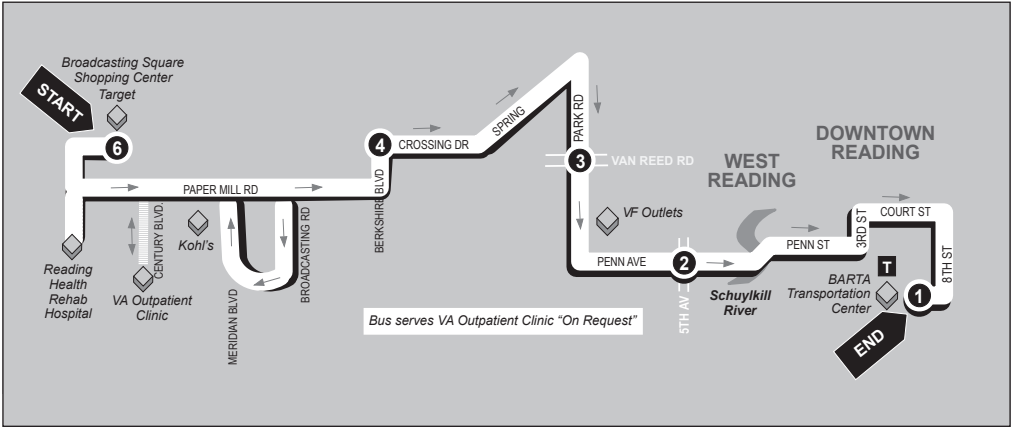

BROADCASTING SQUARE

WEEKDAYS & SATURDAYS

16 ROUTE

Eastbound

Broadcasting Square to BARTA Transportation Center

Service to: *Broadcasting Square • Paper Mill Rd • VF Outlets • West Reading*

6

BUS STARTS
Broadcasting Sq.
Shopping Ctr.
Target

4

BUS LEAVES
Crossing Dr. &
Berkshire Blvd.

3

BUS LEAVES
Park Rd. &
Van Reed Rd.

2

BUS LEAVES
5th Ave. & Penn St.

1

BUS ENDS
BARTA
Transportation Ctr.

ROUTE 16 BROADCASTING SQUARE

WEEKDAYS & SATURDAYS

Westbound

BARTA Transportation Center to Broadcasting Square

Service to: West Reading • VF Outlets • Paper Mill Road
Broadcasting Square • Penn State Berks

1

BUS STARTS

BARTA
Transportation Ctr.

2

BUS LEAVES

5th Ave. & Penn St.

3

BUS LEAVES