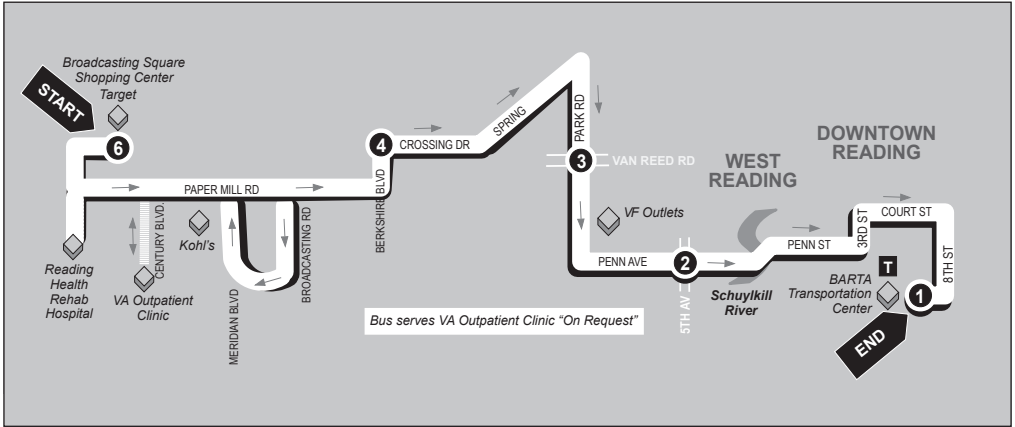

BROADCASTING SQUARE - SUNDAYS

ROUTE 16

Eastbound

Broadcasting Square to BARTA Transportation Center

Service to: *Broadcasting Square • Paper Mill Rd • VF Outlets • West Reading*

6

BUS STARTS
Broadcasting Sq.
Shopping Ctr.
Target

4

BUS LEAVES
Crossing Dr. &
Berkshire Blvd.

3

BUS LEAVES
Park Rd. &
Van Reed Rd.

2

BUS LEAVES
5th Ave. & Penn St.

1

BUS ENDS
BARTA
Transportation Ctr.

SUNDAYS

AM	11:30	11:40	11:45	11:50	PM	12:00
	12:30	12:40	12:45	12:50		1:00
	1:30	1:40	1:45	1:50		2:00
	2:30	2:40	2:45	2:50		3:00
	3:30	3:40	3:45	3:50		4:00
	4:30	4:40	4:45	4:50		5:00
	5:30	5:40	5:45	5:50		6:00
	6:30	6:40	6:45	6:50		7:00