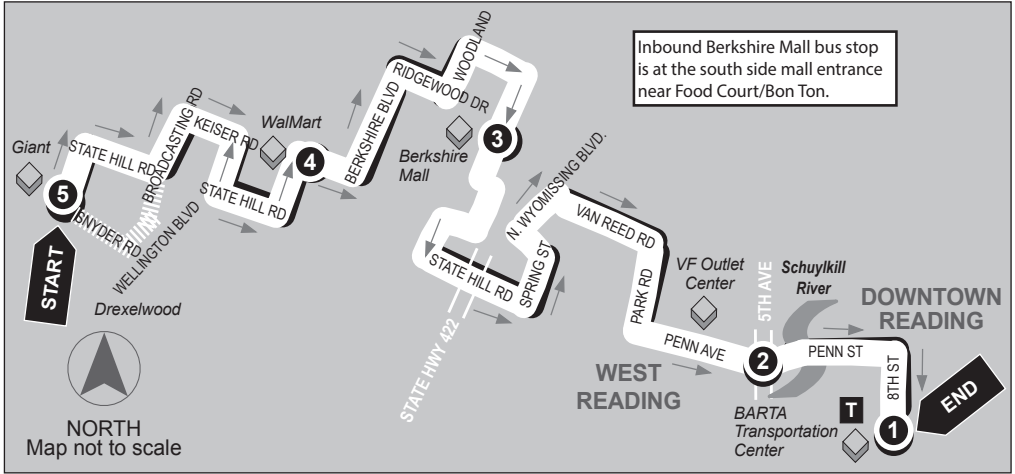

# ROUTE 15

## Eastbound

Berkshire Mall to BARTA Transportation Center

**Service to:** Berkshire Mall • Berkshire Square • State Hill Road • VF Outlets • West Reading

Inbound Berkshire Mall bus stop is at the south side mall entrance near Food Court/Bon Ton.

# ROUTE 15 BERKSHIRE MALL - WEEKDAYS & SATURDAYS

5th Ave. & Penn St.

3

**BUS LEAVES**

Berkshire Mall

4

**BUS LEAVES**

Berkshire Square  
Wal-Mart

5