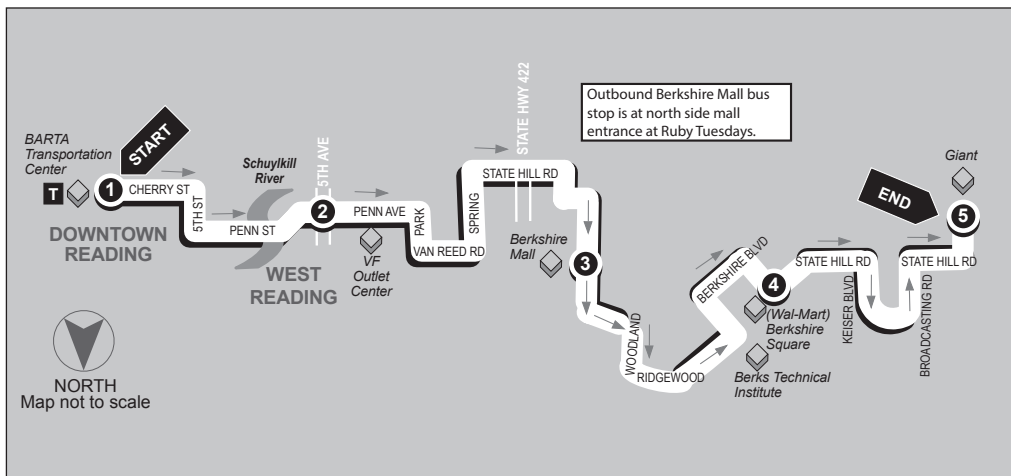

## Eastbound

Berkshire Mall to BARTA Transportation Center

**Service to:** Berkshire Mall • Berkshire Square • State Hill Road • VF Outlets • West Reading

Inbound Berkshire Mall bus stop is at the south side mall entrance near Food Court/Bon Ton.

# ROUTE 15 BERKSHIRE MALL - WEEKDAYS & SATURDAYS

## Westbound

BARTA Transportation Center to Berkshire Mall

Service to: West Reading • VF Outlets • State Hill Road  
Berkshire Square • Berkshire Mall

1

**BUS STARTS**

BARTA  
Transportation Ctr.

2

**BUS LEAVES**

5th Ave. & Penn St.

3

**BUS LEAVES**

Berkshire Mall

4

**BUS LEAVES**

Berkshire Square  
Wal-Mart

5