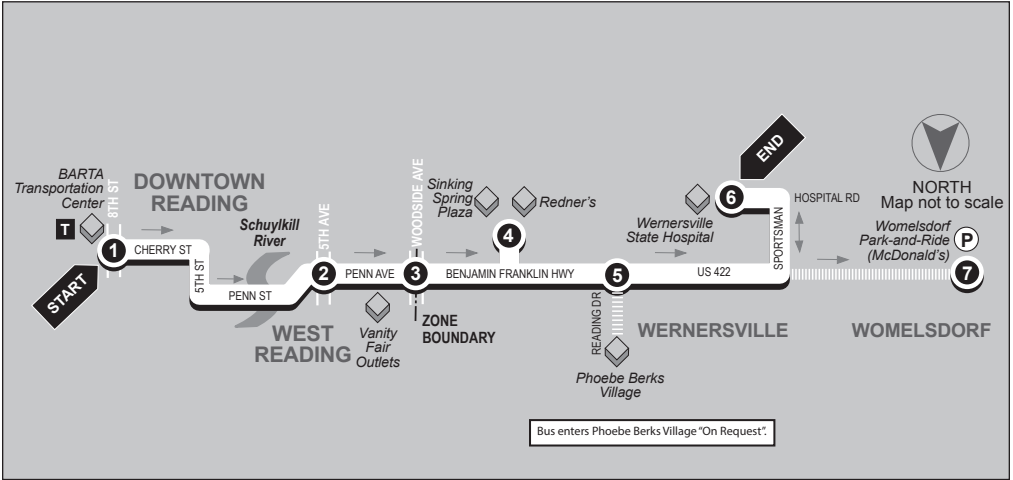

WERNERSVILLE VIA SINKING SPRING WEEKDAYS 14 ROUTE

Eastbound

Wernersville State Hospital to BARTA Transportation Center

Service to: Womelsdorf Park-N-Ride • Wernersville Hospital • Phoebe Berks Village • Redners • Sinking Spring Plaza • Vanity Fair Outlets • West Reading

7

Does Bus start at Womelsdorf Park-and-Ride (McDonald's)?

6

BUS ENDS
Wernersville State Hospital

5

BUS LEAVES
Phoebe Berks Village
Rt. 422 & Reading Dr.

4

BUS LEAVES
Sinking Spring Plaza

ROUTE 14 WERNERSVILLE VIA SINKING SPRING WEEKDAYS

Westbound

BARTA Transportation Center to Wernersville State Hospital

Service to: West Reading • Vanity Fair Outlets • Sinking Spring Plaza • Redners
Phoebe Berks Village • Wernersville Hospital • Womelsdorf Park-N-Ride

- 1
- 2
- 3
- 4
- 5
- 6
- 7

- 1** **BUS STARTS**
BARTA Transportation Ctr.
- 2** **BUS LEAVES**
5th Ave. and Penn Ave.
- 3** **BUS LEAVES**
Penn Ave. and Woodside Ave.
- 4** **BUS LEAVES**
Sinking Spring Plaza
- 5** **BUS LEAVES**
Phoebe Berks Village
Rt. 422 & Reading Dr.
- 6** **BUS ENDS**
Wernersville State Hospital
- 7** **Does Bus continue to Womelsdorf Park-N-Ride (McDonald's)?**