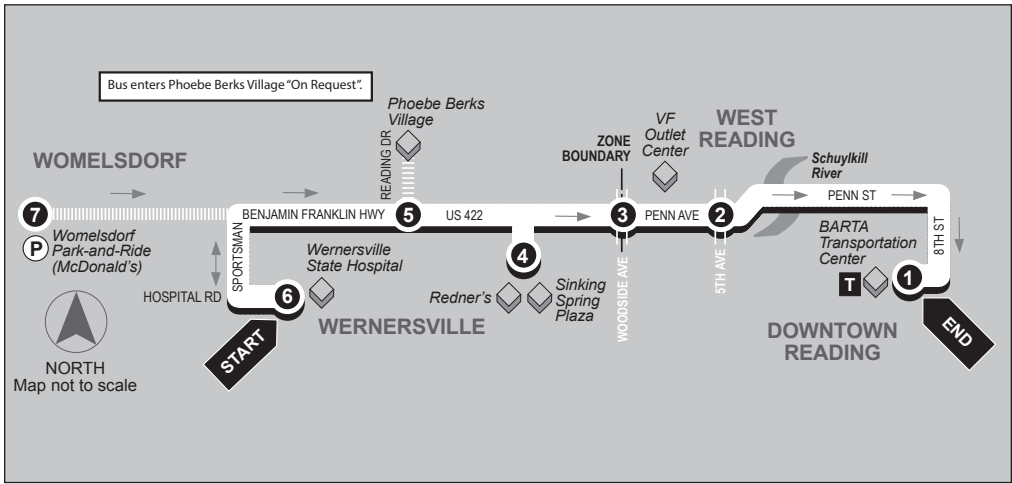

WERNERSVILLE VIA SINKING SPRING WEEKDAYS 14 ROUTE

Eastbound

Wernersville State Hospital to BARTA Transportation Center

Service to: Womelsdorf Park-N-Ride • Wernersville Hospital • Phoebe Berks Village • Redners • Sinking Spring Plaza • Vanity Fair Outlets • West Reading

7

Does Bus start at Womelsdorf Park-and-Ride (McDonald's)?

6

BUS ENDS
Wernersville State Hospital

5

BUS LEAVES
Phoebe Berks Village
Rt. 422 & Reading Dr.

4

BUS LEAVES
Sinking Spring Plaza

ROUTE 14 WERNERSVILLE VIA SINKING SPRING WEEKDAYS

Westbound

BARTA Transportation Center to Wernersville State Hospital

Service to: West Reading • Vanity Fair Outlets • Sinking Spring Plaza • Redners
Phoebe Berks Village • Wernersville Hospital • Womelsdorf Park-N-Ride

- 1
- 2
- 3
- 4
- 5
- 6
- 7

- 1** **BUS STARTS**
BARTA Transportation Ctr.
- 2** **BUS LEAVES**
5th Ave. and Penn Ave.
- 3** **BUS LEAVES**
Penn Ave. and Woodside Ave.
- 4** **BUS LEAVES**
Sinking Spring Plaza
- 5** **BUS LEAVES**
Phoebe Berks Village
Rt. 422 & Reading Dr.
- 6** **BUS ENDS**
Wernersville State Hospital
- 7** **Does Bus continue to Womelsdorf Park-N-Ride (McDonald's)?**