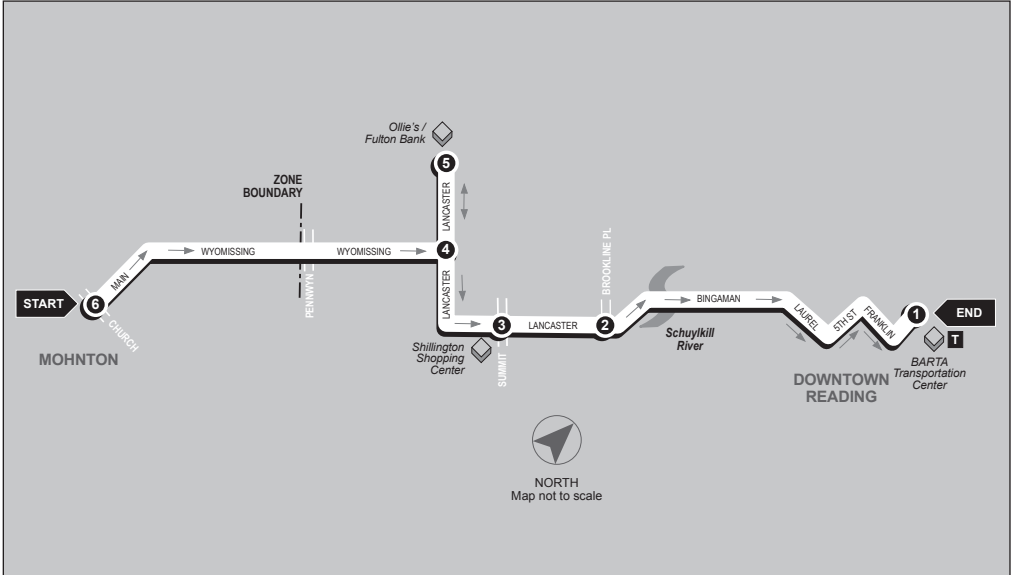

MOHNTON VIA SHILLINGTON

11

Northbound

Mohnton - Church St and Main St to BARTA Transportation Center

Service to: Mohnton • Shillington Shopping Center • Lancaster Ave • South Reading

6

BUS STARTS
Mohnton -
Church and
Main St.

5

Bus Leaves
Ollie's/Fulton
Bank

4

Bus Leaves
Lancaster Ave. and
S. Wyomissing Ave.

3

Bus Leaves
Lancaster Ave
and Summit
Ave.

2

Bus Leaves
Lancaster Ave
and Brookline
Plaza

1

BUS ENDS
BARTA
Transportation
Ctr.

WEEKDAYS

AM	6:00	6:05	6:07	6:10	6:16	6:30
	6:30	6:35	6:37	6:40	6:46	7:00
	7:00	7:05	7:07	7:10	7:16	7:30
	7:30	7:35	7:37	7:40	7:46	8:00
	8:00	8:05	8:07	8:10	8:16	8:30
	8:30	8:35	8:37	8:40	8:46	9:15
	9:45	9:50	9:52	9:55	10:01	10:30
	11:00	11:05	11:07	11:10	11:16	11:45
PM	12:15	12:20	12:22	12:25	12:31	1:00
	1:30	1:35	1:37	1:40	1:46	2:15
	2:45	2:50	2:52	2:55	3:01	3:30
	3:30	3:35	3:37	3:40	3:46	4:15
	4:00	4:05	4:07	4:10	4:16	4:45
	4:45	4:50	4:52	4:55	5:01	5:30
	5:15	5:20	5:22	5:25	5:31	6:00
	6:00	6:05	6:07	6:10	6:16	6:45

Effective 8-28-17

11

MOHNTON VIA SHILLINGTON

Southbound

BARTA Transportation Center to Mohnton - Church St and Main St

Service to: South Reading • Lancaster Ave • Shillington Shopping Center • Mohnton

- | | | | | | |
|---|---|--|---|--|--|
| 1 | 2 | 3 | 4 | 5 | 6 |
| BUS STARTS
BARTA
Transportation Ctr. | BUS LEAVES
Lancaster Ave.
and Brookline
Plaza | BUS LEAVES
Lancaster Ave.
and Summit Ave. | BUS LEAVES
Lancaster Ave. and
S. Wyomissing Ave. | BUS LEAVES
Ollie's/
Fulton Bank | BUS ENDS
Mohnton -
Church and
Main St. |