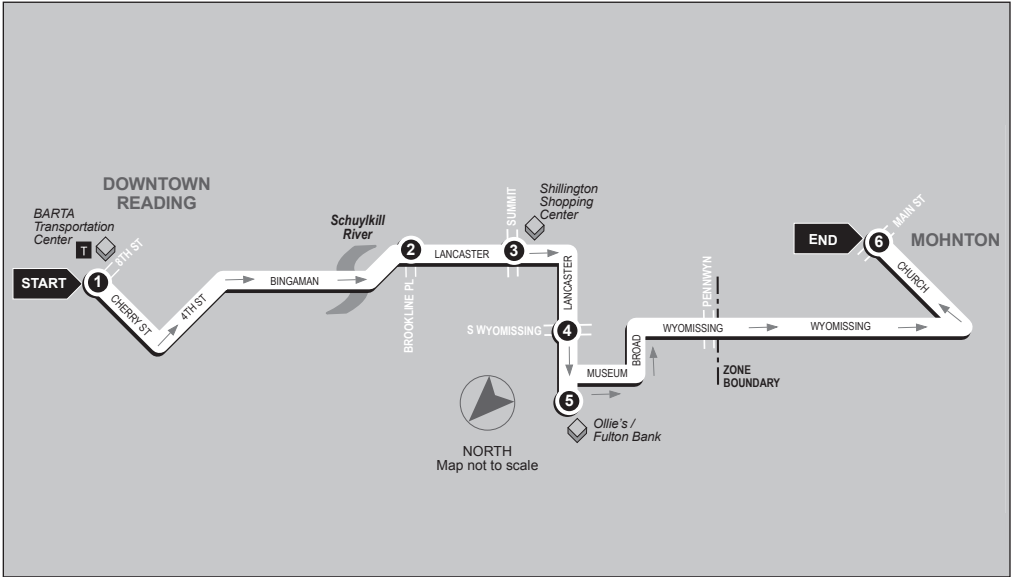

5

Bus Leaves
Ollie's/Fulton
Bank

4

Bus Leaves
Lancaster Ave. and
S. Wyomissing Ave.

3

Bus Leaves
Lancaster Ave
and Summit
Ave.

2

Bus Leaves
Lancaster Ave
and Brookline
Plaza

Effective 8-28-17

11

MOHNTON VIA SHILLINGTON

Southbound

BARTA Transportation Center to Mohnton - Church St and Main St

Service to: South Reading • Lancaster Ave • Shillington Shopping Center • Mohnton

- | | | | | | |
|---|---|--|---|--|--|
| 1 | 2 | 3 | 4 | 5 | 6 |
| BUS STARTS
BARTA
Transportation Ctr. | BUS LEAVES
Lancaster Ave.
and Brookline
Plaza | BUS LEAVES
Lancaster Ave.
and Summit Ave. | BUS LEAVES
Lancaster Ave. and
S. Wyomissing Ave. | BUS LEAVES
Ollie's/
Fulton Bank | BUS ENDS
Mohnton -
Church and
Main St. |