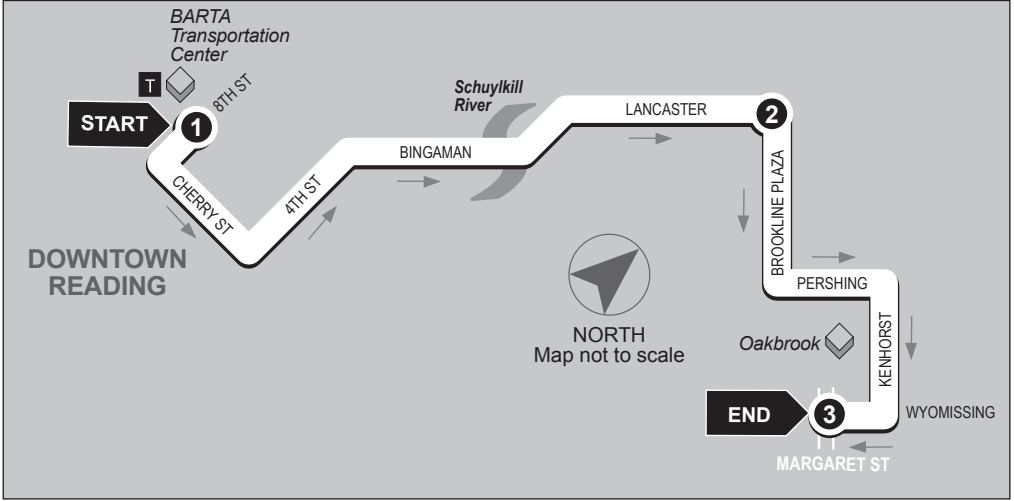

# ROUTE 10

## Northbound

Wyomissing Blvd and Margaret St to BARTA Transportation Center

**Service to:** Oakbrook • Brookline Plaza • Lancaster Ave • South Reading

**3**

**BUS STARTS**  
E. Wyomissing Blvd.  
and Margaret St.

## Southbound

BARTA Transportation Center to Wyomissing Blvd and Margaret St

Service to: South Reading • Lancaster Ave • Brookline Plaza • Oakbrook

1

**BUS STARTS**  
BARTA  
Transportation Ctr.

2

**BUS LEAVES**  
Brookline Plaza  
and Lancaster Ave.