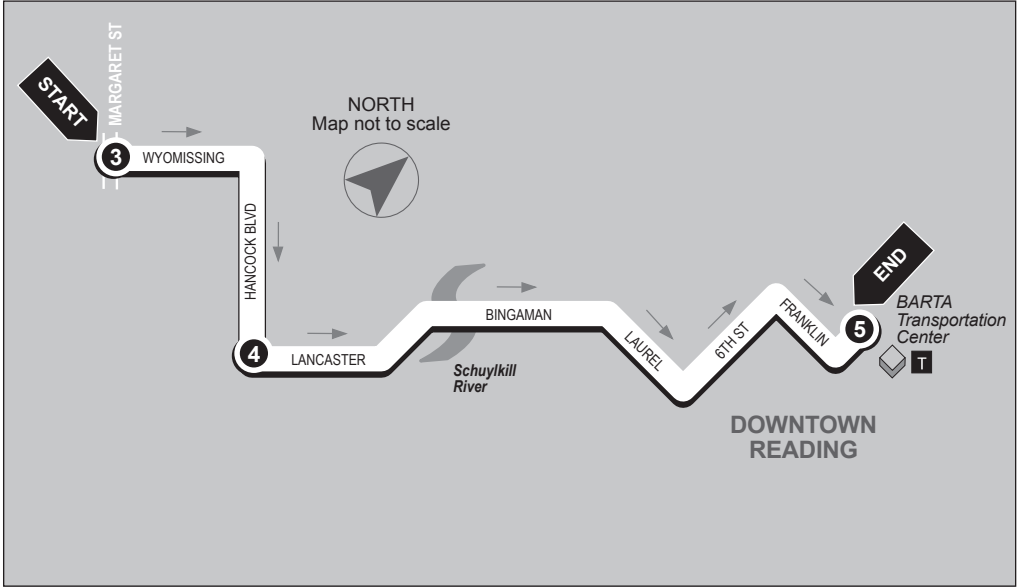

BROOKLINE - WEEKDAYS

10 ROUTE

Northbound

Wyomissing Blvd and Margaret St to BARTA Transportation Center

Service to: Oakbrook • Brookline Plaza • Lancaster Ave • South Reading

3

BUS STARTS
E. Wyomissing Blvd.
and Margaret St.

4

Bus Leaves
Lancaster Ave.
and Hancock Blvd.

5

BUS ENDS
BARTA
Transportation Ctr.

WEEKDAYS

AM	5:45	5:48	6:00
	6:15	6:18	6:30
	6:45	6:48	7:00
	7:20	7:25	7:45
	8:05	8:10	8:30
	8:50	8:55	9:15
	9:35	9:38	10:00
	10:20	10:23	10:45
	11:05	11:08	11:30
	11:50	11:53	PM 12:15
PM	12:35	12:38	1:00
	1:20	1:23	1:45
	2:05	2:08	2:30
	2:50	2:53	3:15
	3:35	3:38	4:00
	4:20	4:25	4:45
	5:05	5:10	5:30
	5:45	5:48	6:00
	6:15	6:18	6:30
	6:55	6:58	7:10
	7:55	7:58	8:10
	8:55	8:58	9:10
	9:55	9:58	10:10

ROUTE 10

BROOKLINE - WEEKDAYS

Southbound

BARTA Transportation Center to Wyomissing Blvd and Margaret St

Service to: South Reading • Lancaster Ave • Brookline Plaza • Oakbrook

1
BUS STARTS
 BARTA
 Transportation Ctr.

2
BUS LEAVES
 Brookline Plaza
 and Lancaster Ave.

3
BUS ENDS
 E. Wyomissing Blvd.
 and Margaret St.

WEEKDAYS

AM 5:30	5:37	5:45
6:00	6:07	6:15
6:30	6:37	6:45
7:00	7:10	7:20
7:45	7:55	8:05
8:30	8:40	8:50
9:15	9:23	9:35
10:00	10:08	10:20
10:45	10:52	11:05
11:30	11:38	11:50
PM 12:15	12:23	12:35
1:00	1:08	1:20
1:45	1:53	2:05
2:30	2:38	2:50
3:15	3:23	3:35
4:00	4:10	4:20
4:45	4:55	5:05
5:30	5:37	5:45
6:00	6:07	6:15
6:40	6:47	6:55
7:40	7:47	7:55
8:40	8:47	8:55
9:40	9:47	9:55