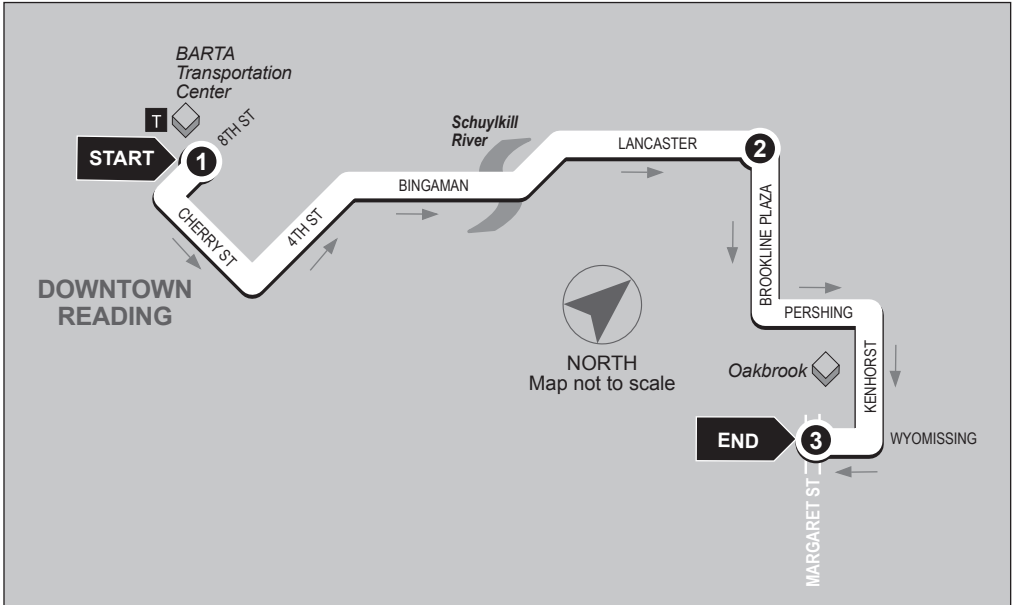

BROOKLINE - WEEKDAYS

10 ROUTE

Northbound

Wyomissing Blvd and Margaret St to BARTA Transportation Center

Service to: Oakbrook • Brookline Plaza • Lancaster Ave • South Reading

3

BUS STARTS
E. Wyomissing Blvd.
and Margaret St.

4

Bus Leaves
Lancaster Ave.
and Hancock Blvd.

5

BUS ENDS
BARTA
Transportation Ctr.

WEEKDAYS

AM	5:45	5:48	6:00
	6:15	6:18	6:30
	6:45	6:48	7:00
	7:20	7:25	7:45
	8:05	8:10	8:30
	8:50	8:55	9:15
	9:35	9:38	10:00
	10:20	10:23	10:45
	11:05	11:08	11:30
	11:50	11:53	PM 12:15
PM	12:35	12:38	1:00
	1:20	1:23	1:45
	2:05	2:08	2:30
	2:50	2:53	3:15
	3:35	3:38	4:00
	4:20	4:25	4:45
	5:05	5:10	5:30
	5:45	5:48	6:00
	6:15	6:18	6:30
	6:55	6:58	7:10
	7:55	7:58	8:10
	8:55	8:58	9:10
	9:55	9:58	10:10

ROUTE 10

BROOKLINE - WEEKDAYS

Southbound

BARTA Transportation Center to Wyomissing Blvd and Margaret St

Service to: South Reading • Lancaster Ave • Brookline Plaza • Oakbrook

1
BUS STARTS
 BARTA
 Transportation Ctr.

2
BUS LEAVES
 Brookline Plaza
 and Lancaster Ave.

3
BUS ENDS
 E. Wyomissing Blvd.
 and Margaret St.

WEEKDAYS

AM 5:30	5:37	5:45
6:00	6:07	6:15
6:30	6:37	6:45
7:00	7:10	7:20
7:45	7:55	8:05
8:30	8:40	8:50
9:15	9:23	9:35
10:00	10:08	10:20
10:45	10:52	11:05
11:30	11:38	11:50
PM 12:15	12:23	12:35
1:00	1:08	1:20
1:45	1:53	2:05
2:30	2:38	2:50
3:15	3:23	3:35
4:00	4:10	4:20
4:45	4:55	5:05
5:30	5:37	5:45
6:00	6:07	6:15
6:40	6:47	6:55
7:40	7:47	7:55
8:40	8:47	8:55
9:40	9:47	9:55