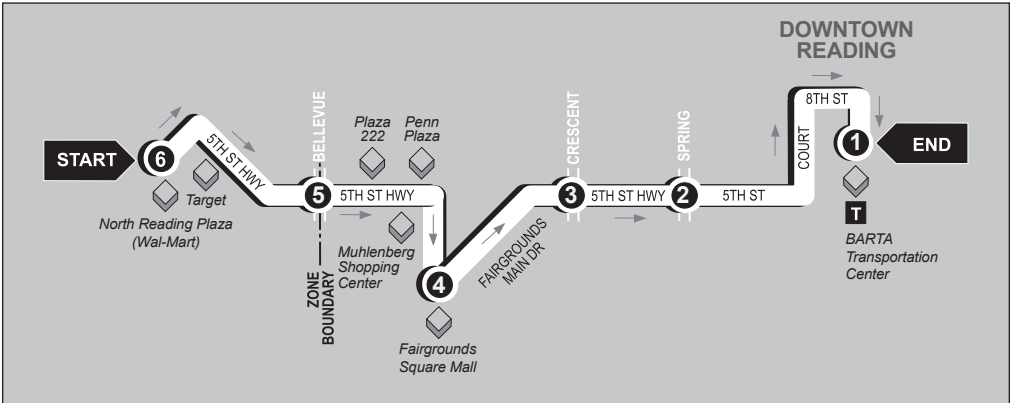

TEMPLE VIA 5TH ST - WEEKDAYS

1 ROUTE

Southbound

North Reading Plaza to BARTA Transportation Center

Service to: Wal-Mart • North Reading Plaza • Target • Muhlenberg Shop. Ctr • Plaza 222 • Penn Plaza • Fairgrounds Sq. Mall

6

BUS STARTS
N. Reading Plaza (Wal-Mart)

5

BUS LEAVES
5th St. and Bellevue Ave.

4

BUS LEAVES
Fairgrounds Sq. Mall (Boscov's)

3

BUS LEAVES
5th St. and Crescent Ave.

TEMPLE VIA 5TH ST - WEEKDAYS

Northbound

BARTA Transportation Center to North Reading Plaza

Service to: Fairgrounds Sq. Mall • Penn Plaza • Plaza 222 • Muhlenberg Shop. Ctr
Target • North Reading Plaza • Wal-Mart

1	2	3	4	5	6
BUS STARTS BARTA Transportation Ctr.	BUS LEAVES 5th St. and Spring St.	BUS LEAVES 5th St. and Crescent Ave.	BUS LEAVES Fairgrounds Sq. Mall (Boscov's)	BUS LEAVES 5th St. and Bellevue Ave.	BUS ENDS N. Reading Plaza (Wal-Mart)