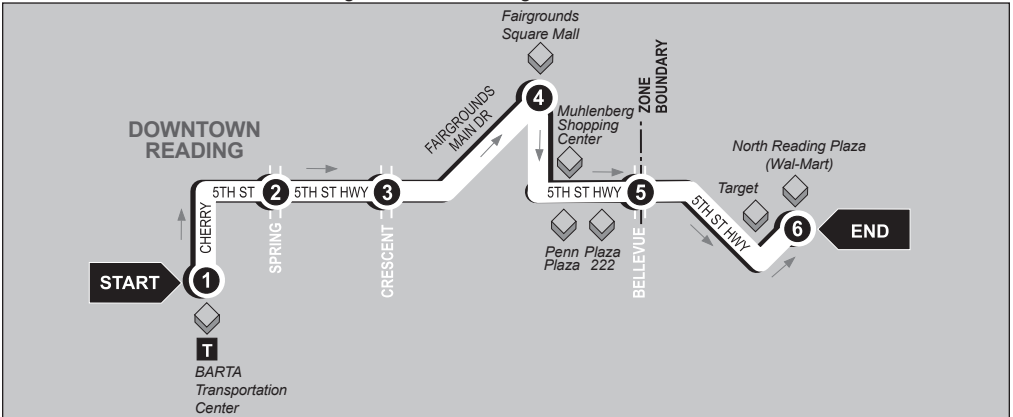

2

BUS LEAVES
5th St. and Spring St.

1

BUS ENDS
BARTA Transportation Ctr.

WEEKDAYS

	6	5	4	3	2	1
AM	6:00	6:07	6:12	6:15	6:18	6:30
	6:30	6:37	6:42	6:45	6:48	7:00
	7:00	7:07	7:12	7:15	7:18	7:30
	7:30	7:37	7:42	7:45	7:48	8:00
	8:00	8:07	8:12	8:15	8:18	8:30
	8:30	8:37	8:42	8:45	8:48	9:00
	8:55	9:02	9:10	9:15	9:20	9:40
	9:15	9:22	9:30	9:35	9:40	10:00
	9:35	9:42	9:50	9:55	10:00	10:20
	9:55	10:02	10:10	10:15	10:20	10:40
	10:15	10:22	10:30	10:35	10:40	11:00
	10:35	10:42	10:50	10:55	11:00	11:20
	10:55	11:02	11:10	11:15	11:20	11:40
	11:15	11:22	11:30	11:35	11:40	PM 12:00
	11:35	11:42	11:50	11:55	PM 12:00	PM 12:20
	11:55	12:02	12:10	12:15	12:20	12:40
	12:15	12:22	12:30	12:35	12:40	1:00
	12:35	12:42	12:50	12:55	1:00	1:20
	12:55	1:02	1:10	1:15	1:20	1:40
	1:15	1:22	1:30	1:35	1:40	2:00
	1:35	1:42	1:50	1:55	2:00	2:20
	1:55	2:02	2:10	2:15	2:20	2:40
	2:15	2:22	2:30	2:35	2:40	3:00
	2:35	2:42	2:50	2:55	3:00	3:20
	2:55	3:02	3:10	3:15	3:20	3:40
	3:15	3:22	3:30	3:35	3:40	4:00
	3:35	3:42	3:50	3:55	4:00	4:20
	3:55	4:02	4:10	4:15	4:20	4:40
	4:15	4:22	4:30	4:35	4:40	5:00
	4:35	4:42	4:50	4:55	5:00	5:20
	4:55	5:02	5:10	5:15	5:20	5:40
	5:15	5:22	5:30	5:35	5:40	6:00
	5:35	5:42	5:50	5:55	6:00	6:20
	5:55	6:02	6:10	6:15	6:20	6:40
	6:15	6:22	6:30	6:35	6:40	7:00
	6:35	6:42	6:50	6:55	7:00	7:20
	6:55	7:02	7:10	7:15	7:20	7:40
	7:15	7:22	7:30	7:35	7:40	8:00
	7:35	7:42	7:50	7:55	8:00	8:20
	7:55	8:02	8:10	8:15	8:20	8:30
	8:15	8:22	8:30	8:35	8:40	9:00
	8:30	8:37	8:42	8:45	8:48	9:20
	9:00	9:07	9:12	9:15	9:18	9:30
	9:30	9:37	9:42	9:45	9:48	10:00
	10:00	10:07	10:12	10:15	10:18	10:30
	10:30	10:37	10:42	10:45	10:48	11:00
	11:00	11:07	11:12	11:15	11:18	11:30
	11:30	11:37	11:42	11:45	11:48	12:00

TEMPLE VIA 5TH ST - WEEKDAYS

Northbound

BARTA Transportation Center to North Reading Plaza

Service to: Fairgrounds Sq. Mall • Penn Plaza • Plaza 222 • Muhlenberg Shop. Ctr
Target • North Reading Plaza • Wal-Mart