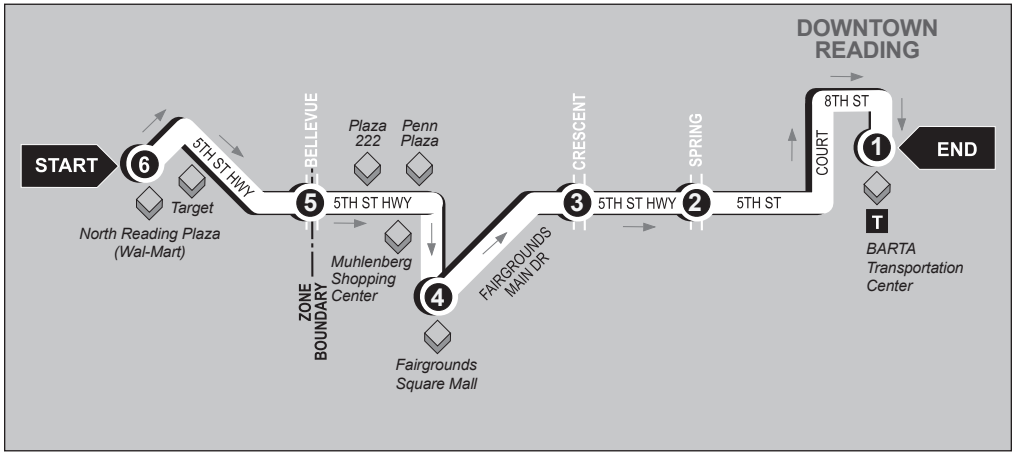

TEMPLE VIA 5TH STREET - SUNDAY

ROUTE 1

Southbound

North Reading Plaza to BARTA Transportation Center

Service to: Wal-Mart • North Reading Plaza • Target • Muhlenberg Shop. Ctr • Plaza 222 • Penn Plaza • Fairgrounds Sq. Mall

6

BUS STARTS
N. Reading Plaza (Wal-Mart)

5

BUS LEAVES
5th St. and Bellevue Ave.

4

BUS LEAVES
Fairgrounds Sq. Mall (Boscov's)

3

BUS LEAVES
5th St. and Crescent Ave.

ROUTE 1 TEMPLE VIA 5TH STREET - SUNDAY

Northbound

BARTA Transportation Center to North Reading Plaza

Service to: Fairgrounds Sq. Mall • Penn Plaza • Plaza 222 • Muhlenberg Shop. Ctr
Target • North Reading Plaza • Wal-Mart

5

BUS LEAVES
5th St. and
Bellevue Ave.

6

BUS ENDS
N. Reading Plaza
(Wal-Mart)

SUNDAY

AM	11:00	11:05	11:10	11:15	11:20	11:30
PM	12:00	12:05	12:10	12:15	12:20	12:30
	1:00	1:05	1:10	1:15	1:20	1:30
	2:00	2:05	2:10	2:15	2:20	2:30
	3:00	3:05	3:10	3:15	3:20	3:30
	4:00	4:05	4:10	4:15	4:20	4:30
	5:00	5:05	5:10	5:15	5:20	5:30
	6:00	6:05	6:10	6:15	6:20	6:30