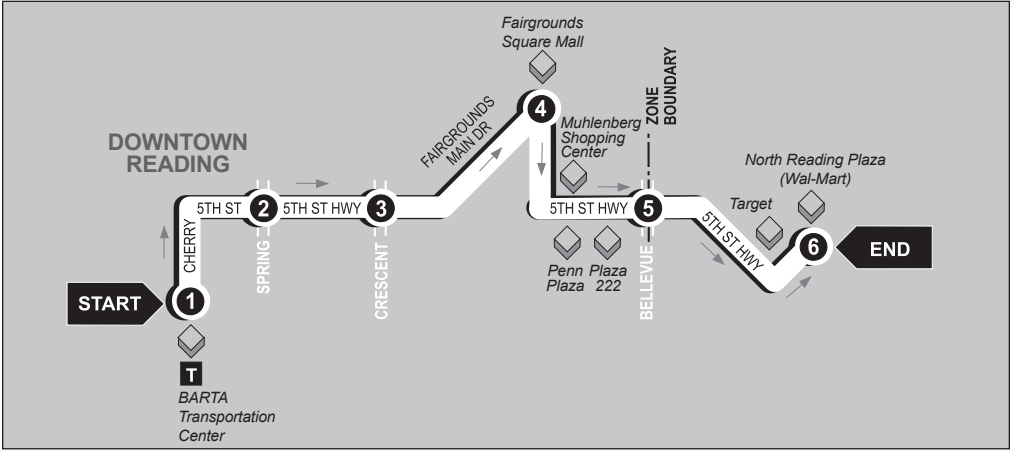

2

BUS LEAVES
5th St. and Spring St.

1

BUS ENDS
BARTA Transportation Ctr.

SUNDAY

AM	11:30	11:37	11:42	11:47	11:50	12:00
PM	12:30	12:37	12:42	12:47	12:50	1:00
	1:30	1:37	1:42	1:47	1:50	2:00
	2:30	2:37	2:42	2:47	2:50	3:00
	3:30	3:37	3:42	3:47	3:50	4:00
	4:30	4:37	4:42	4:47	4:50	5:00
	5:30	5:37	5:42	5:47	5:50	6:00
	6:30	6:37	6:42	6:47	6:50	7:00

ROUTE 1 TEMPLE VIA 5TH STREET - SUNDAY

Northbound

BARTA Transportation Center to North Reading Plaza

Service to: Fairgrounds Sq. Mall • Penn Plaza • Plaza 222 • Muhlenberg Shop. Ctr
Target • North Reading Plaza • Wal-Mart

1

BUS STARTS
BARTA
Transportation Ctr.

2

BUS LEAVES
5th St. and
Spring St.

3

BUS LEAVES
5th St. and
Crescent Ave.

4

BUS LEAVES
Fairgrounds Sq.
Mall (Bosco's)

5

BUS LEAVES
5th St. and
Bellevue Ave.

6

BUS ENDS
N. Reading Plaza
(Wal-Mart)

SUNDAY

AM	11:00	11:05	11:10	11:15	11:20	11:30
PM	12:00	12:05	12:10	12:15	12:20	12:30
	1:00	1:05	1:10	1:15	1:20	1:30
	2:00	2:05	2:10	2:15	2:20	2:30
	3:00	3:05	3:10	3:15	3:20	3:30
	4:00	4:05	4:10	4:15	4:20	4:30
	5:00	5:05	5:10	5:15	5:20	5:30
	6:00	6:05	6:10	6:15	6:20	6:30