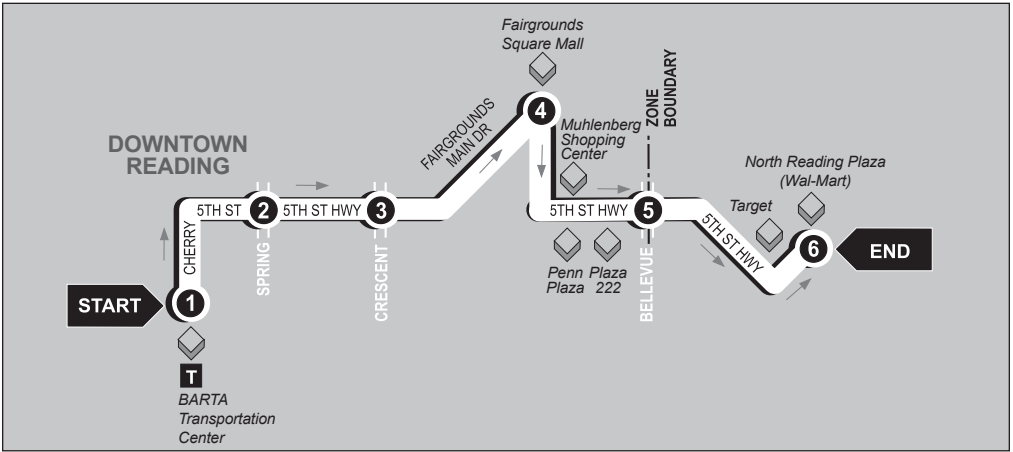

TEMPLE VIA 5TH ST - SATURDAY

Northbound

BARTA Transportation Center to North Reading Plaza

Service to: Fairgrounds Sq. Mall • Penn Plaza • Plaza 222 • Muhlenberg Shop. Ctr
Target • North Reading Plaza • Wal-Mart

1	2	3	4	5	6
BUS STARTS	BUS LEAVES	BUS LEAVES	BUS LEAVES	BUS LEAVES	BUS LEAVES
BARTA Transportation Ctr.	5th St. and Spring St.	5th St. and Crescent Ave.	Fairgrounds Sq. Mall (Boscov's)	5th St. and Bellevue Ave.	N. Reading Plaza (Wal-Mart)