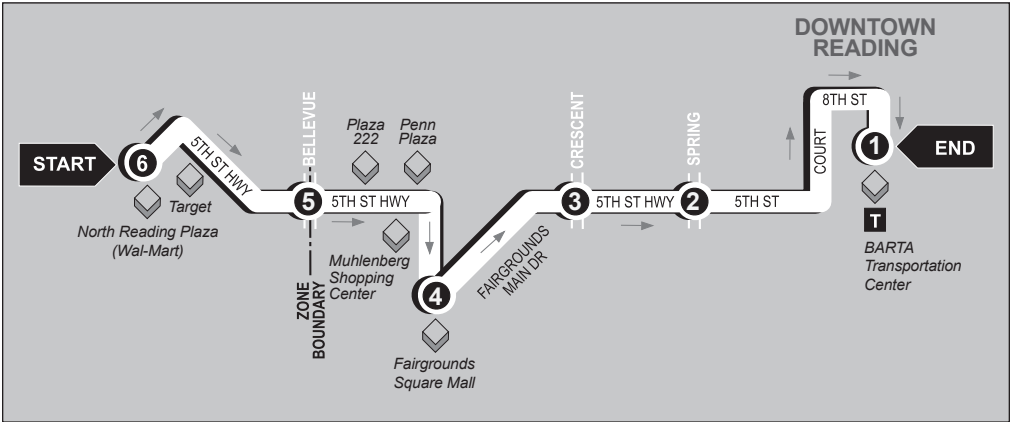

TEMPLE VIA 5TH ST - SATURDAY

1 ROUTE

Southbound

North Reading Plaza to BARTA Transportation Center

Service to: Wal-Mart • North Reading Plaza • Target • Muhlenberg Shop. Ctr • Plaza 222 • Penn Plaza • Fairgrounds Sq. Mall

6

BUS STARTS
N. Reading
Plaza (Wal-Mart)

5

BUS LEAVES
5th St. and
Bellevue Ave.

4

BUS LEAVES
Fairgrounds Sq.
Mall (Bosco's)

3

BUS LEAVES
5th St. and
Crescent Ave.

TEMPLE VIA 5TH ST - SATURDAY

Northbound

BARTA Transportation Center to North Reading Plaza

Service to: Fairgrounds Sq. Mall • Penn Plaza • Plaza 222 • Muhlenberg Shop. Ctr
Target • North Reading Plaza • Wal-Mart

1	2	3	4	5	6
BUS STARTS	BUS LEAVES	BUS LEAVES	BUS LEAVES	BUS LEAVES	BUS LEAVES
BARTA Transportation Ctr.	5th St. and Spring St.	5th St. and Crescent Ave.	Fairgrounds Sq. Mall (Boscov's)	5th St. and Bellevue Ave.	N. Reading Plaza (Wal-Mart)