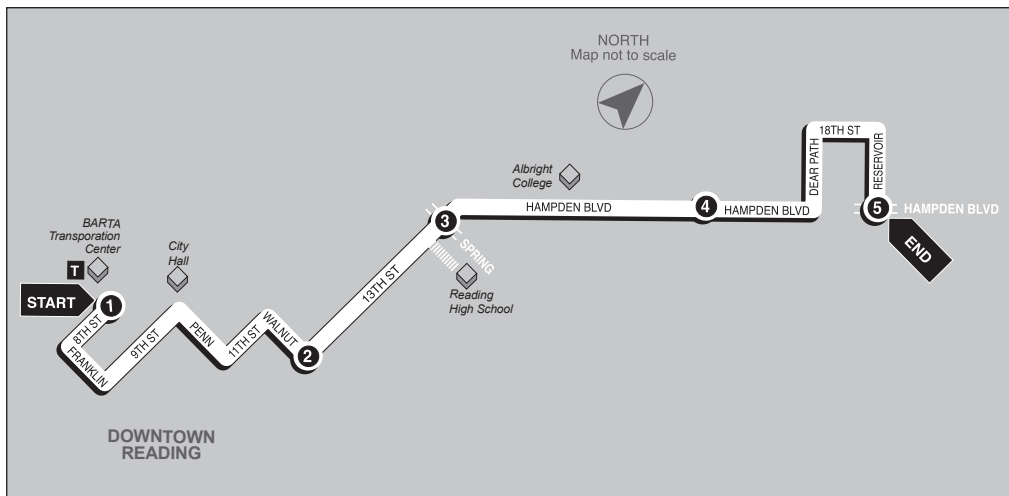

ALBRIGHT COLLEGE

Northbound

BARTA Transportation Center to Albright College

Service to: N 13th Street • Reading High School • Albright College

1

BUS STARTS
BARTA
Transportation Ctr

2

Bus Leaves
13th St and
Walnut St

3

Bus Leaves
13th St and
Spring St

4

Bus Leaves
Hampden Blvd
and Rockland St

5

BUS ENDS
Reservoir Rd and
Hampden Blvd

WEEKDAYS

AM	**5:30	5:34	5:40	5:44	5:51
	**6:15	6:19	6:25	6:29	6:36
	7:00	7:04	7:10	7:14	7:21
	7:45	7:49	7:55	7:59	8:06
	8:30	8:34	8:40	8:44	8:51
	9:15	9:19	9:25	9:29	9:36
	10:00	10:04	10:10	10:14	10:21
	10:45	10:49	10:55	10:59	11:06
	11:30	11:34	11:40	11:44	11:51
PM	12:15	12:19	12:25	12:29	12:36
	1:00	1:04	1:10	1:14	1:21
	1:45	1:49	1:55	1:59	2:06
	**2:30	2:34	2:40	2:44	2:51
	**3:15	3:19	3:25	3:29	3:36
	**4:00	4:04	4:10	4:14	4:21
	4:45	4:49	4:55	4:59	5:06
	5:30	5:34	5:40	5:44	5:51