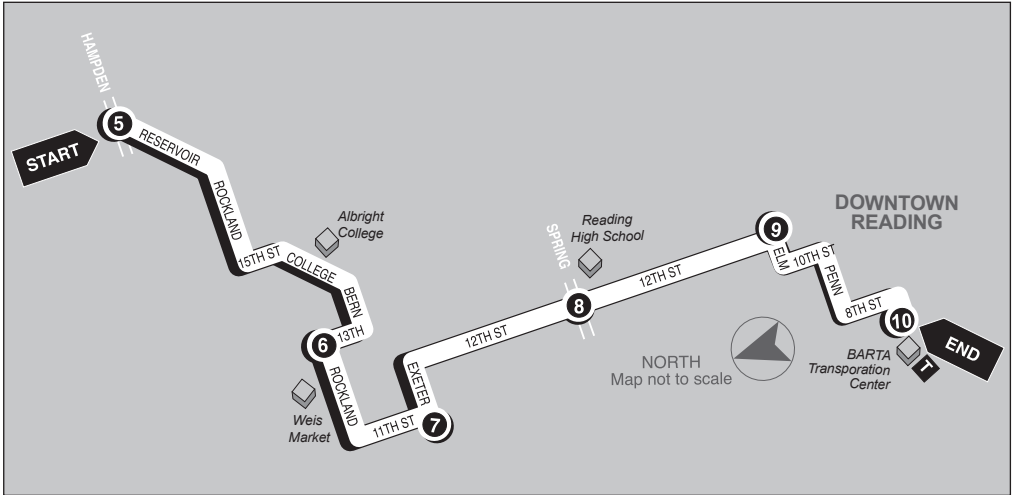

ALBRIGHT COLLEGE

5 ROUTE

Southbound

Albright College to BARTA Transportation Center

Service to: Albright College • N 13th Street • Weis Market • BARTA Offices • N 12th Street • Reading High School

5

BUS STARTS
Reservoir Rd and
Hampden Blvd

ALBRIGHT COLLEGE

Northbound

BARTA Transportation Center to Albright College

Service to: N 13th Street • Reading High School • Albright College

1

BUS STARTS
BARTA
Transportation Ctr

2

Bus Leaves
13th St and
Walnut St

3

Bus Leaves
13th St and
Spring St

4

Bus Leaves
Hampden Blvd
and Rockland St

5

BUS ENDS
Reservoir Rd and
Hampden Blvd

WEEKDAYS

AM	**5:30	5:34	5:40	5:44	5:51
	**6:15	6:19	6:25	6:29	6:36
	7:00	7:04	7:10	7:14	7:21
	7:45	7:49	7:55	7:59	8:06
	8:30	8:34	8:40	8:44	8:51
	9:15	9:19	9:25	9:29	9:36
	10:00	10:04	10:10	10:14	10:21
	10:45	10:49	10:55	10:59	11:06
	11:30	11:34	11:40	11:44	11:51
PM	12:15	12:19	12:25	12:29	12:36
	1:00	1:04	1:10	1:14	1:21
	1:45	1:49	1:55	1:59	2:06
	**2:30	2:34	2:40	2:44	2:51
	**3:15	3:19	3:25	3:29	3:36
	**4:00	4:04	4:10	4:14	4:21
	4:45	4:49	4:55	4:59	5:06
	5:30	5:34	5:40	5:44	5:51

** Trips serve Elite Sportswear.

SATURDAY

AM	6:15	6:19	6:25	6:29	6:36
	7:00	7:04	7:10	7:14	7:21
	7:45	7:49	7:55	7:59	8:06
	8:30	8:34	8:40	8:44	8:51
	9:15	9:19	9:25	9:29	9:36
	10:00	10:04	10:10	10:14	10:21
	10:45	10:49	10:55	10:59	11:06
	11:30	11:34	11:40	11:44	11:51
PM	12:15	12:19	12:25	12:29	12:36
	1:00	1:04	1:10	1:14	1:21
	1:45	1:49	1:55	1:59	2:06
	2:30	2:34	2:40	2:44	2:51
	3:15	3:19	3:25	3:29	3:36
	4:00	4:04	4:10	4:14	4:21
	4:45	4:49	4:55	4:59	5:06
	5:30	5:34	5:40	5:44	5:51