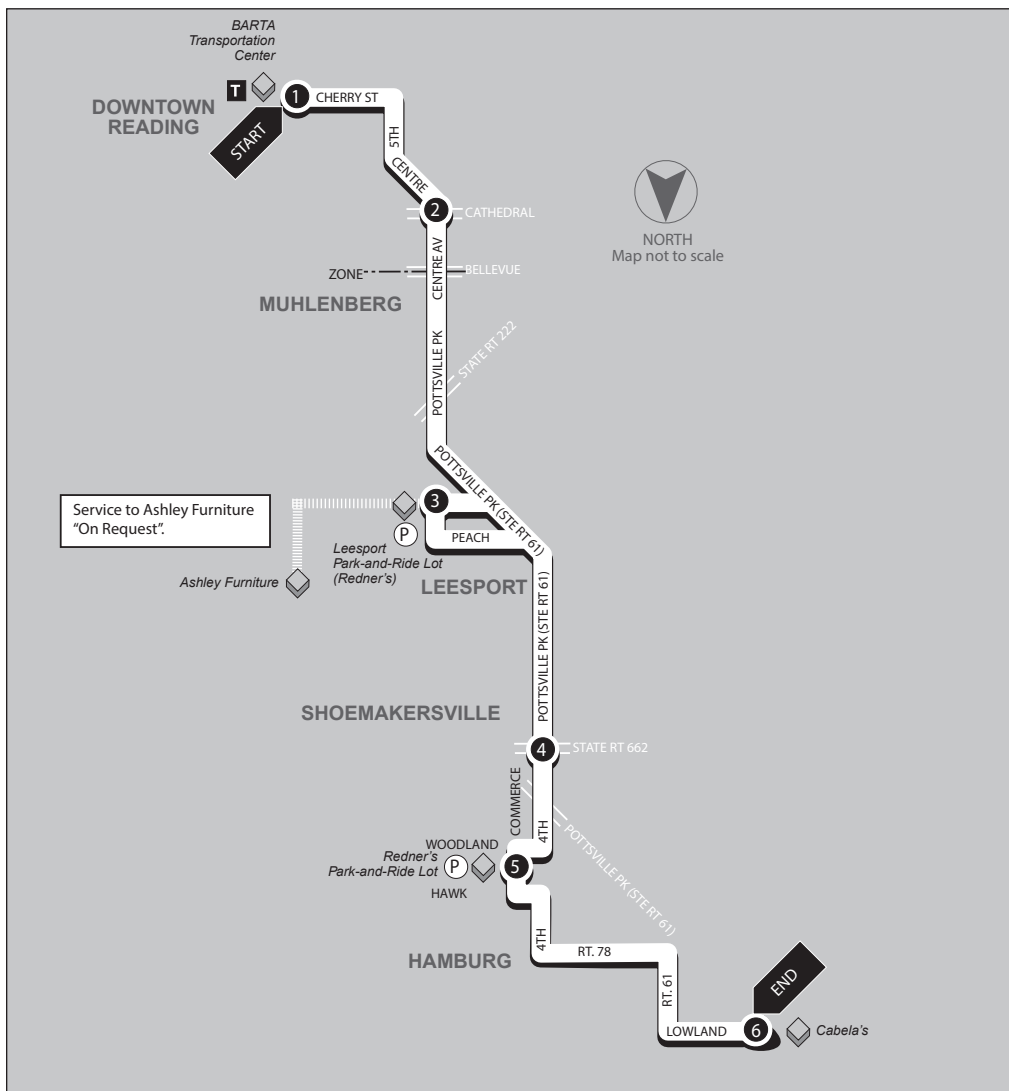

ROUTE 61/HAMBURG

20 ROUTE

Southbound

Leesport/Hamburg to BARTA Transportation Center

Service to: Cabela's • Redner's Park-n-Ride • Hamburg • Shoemakersville • Leesport Redner's Park-n-Ride • Route 61 North

6
BUS STARTS
Cabela's

7
Bus Leaves
Hamburg -
Redner's
Park-n-Ride

8
Bus Leaves
Shoemakersville -
Route 61 and
Route 662

9
Bus Leaves
Leesport -
Redner's
Park-n-Ride

10
Bus Leaves
Centre St and
Cathedral Ave

ROUTE 20

ROUTE 61/HAMBURG

Northbound

BARTA Transportation Center to Leesport/Hamburg

Service to: Route 61 North • Leesport Redner's Park-n-Ride • Shoemakersville Hamburg • Redner's Park-n-Ride • Tilden Ridge Walmart/Lowe's • Cabelas

1

BUS STARTS
BARTA
Transportation Ctr

2

Bus Leaves
Centre St and
Cathedral Ave

3

Bus Leaves
Leesport -
Redner's
Park-n-Ride

4

Bus Leaves
Shoemakersville -
Route 61 and
Route 662