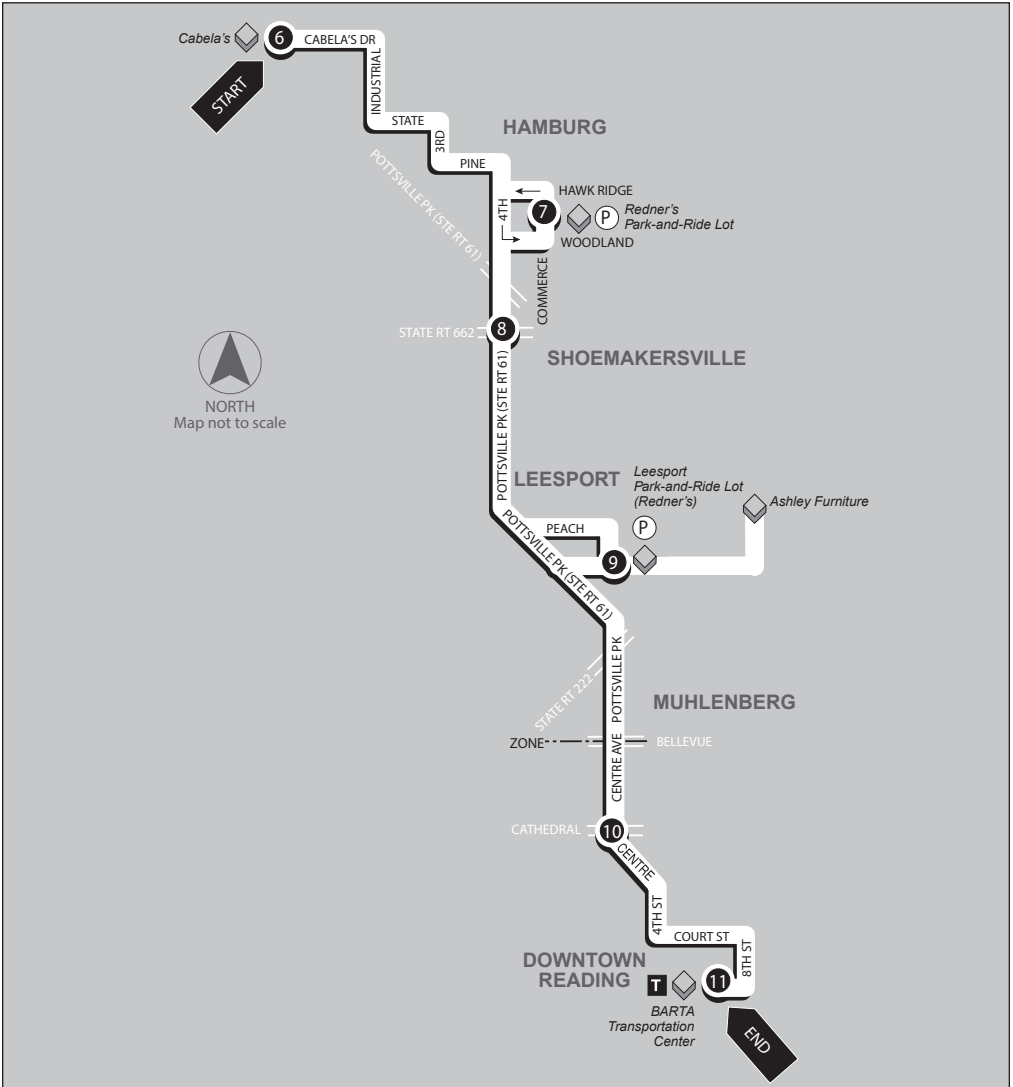

ROUTE 61/HAMBURG

20 ROUTE

Southbound

Leesport/Hamburg to BARTA Transportation Center

Service to: Cabela's • Redner's Park-n-Ride • Hamburg • Shoemakersville • Leesport Redner's Park-n-Ride • Route 61 North

6
BUS STARTS
Cabela's

7
Bus Leaves
Hamburg -
Redner's
Park-n-Ride

8
Bus Leaves
Shoemakersville -
Route 61 and
Route 662

9
Bus Leaves
Leesport -
Redner's
Park-n-Ride

10
Bus Leaves
Centre St and
Cathedral Ave

ROUTE 20

ROUTE 61/HAMBURG

Northbound

BARTA Transportation Center to Leesport/Hamburg

Service to: Route 61 North • Leesport Redner's Park-n-Ride • Shoemakersville Hamburg • Redner's Park-n-Ride • Tilden Ridge Walmart/Lowe's • Cabelas

1

BUS STARTS
BARTA
Transportation Ctr

2

Bus Leaves
Centre St and
Cathedral Ave

3

Bus Leaves
Leesport -
Redner's
Park-n-Ride

4

Bus Leaves
Shoemakersville -
Route 61 and
Route 662