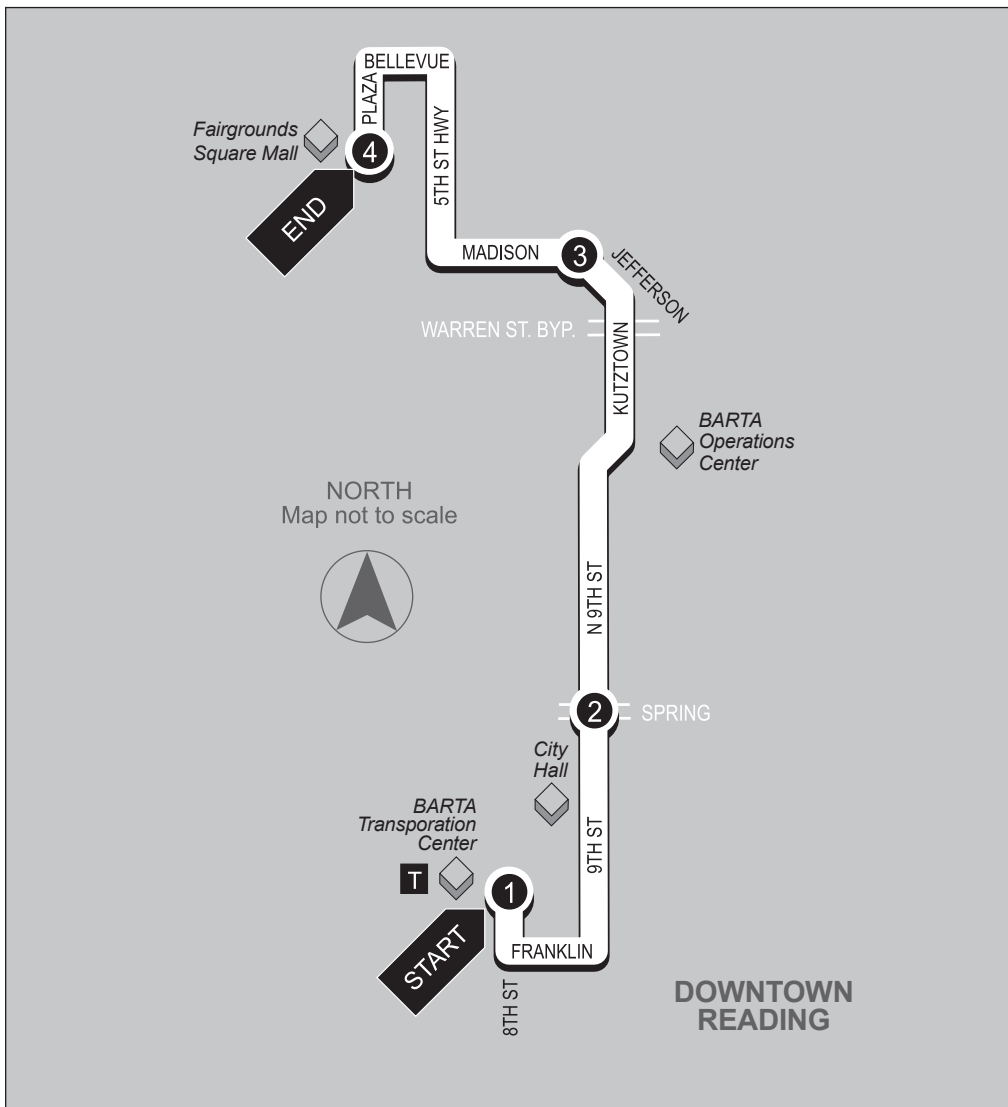

FAIRGROUNDS SQUARE MARKET

ROUTE 2

Southbound

Fairgrounds Square Market to BARTA Transportation Center

Service to: CareerLink • Fairgrounds Sq. Market • Fairgrounds Sq. Mall

- 4**

BUS STARTS
Fairgrounds Square Market
- 5**

Bus Leaves
Fairgrounds Sq Mall (Bosco's)
- 6**

Bus Leaves
Jefferson St and Madison Ave
- 7**

Bus Leaves
10th St and Spring St
- 8**

BUS ENDS
BARTA Transportation Ctr

FRIDAYS & SATURDAYS ONLY

AM	10:55	11:00	11:05	11:13	11:30
	11:55	PM 12:00	12:05	12:13	12:30
PM	12:55	1:00	1:05	1:13	1:30
	1:55	2:00	2:05	2:13	2:30

FAIRGROUNDS SQUARE MARKET

Northbound

BARTA Transportation Center to Fairgrounds Square Market

Service to: Fairgrounds Sq. Mall • Fairgrounds Sq. Market • CareerLink

1
BUS STARTS
 BARTA
 Transportation Ctr

2
Bus Leaves
 9th St and
 Spring St

3
Bus Leaves
 Jefferson St and
 Madison Ave

4
BUS ENDS
 Fairgrounds
 Square Market

FRIDAYS & SATURDAYS ONLY

AM	10:30	10:37	10:45	10:55
	11:30	11:37	11:45	11:55
PM	12:30	12:37	12:45	12:55
	1:30	1:37	1:45	1:55