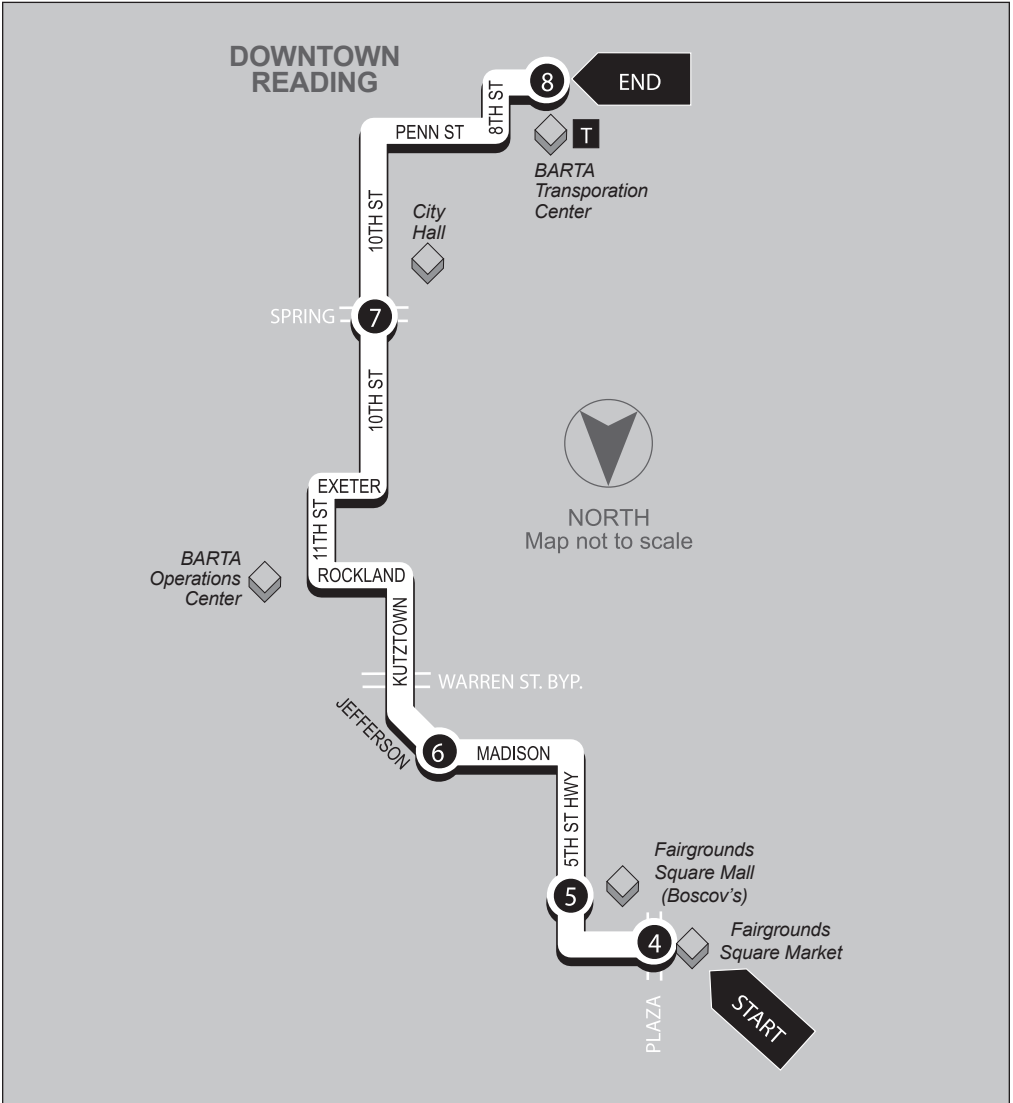

FAIRGROUNDS SQUARE MARKET

ROUTE 2

Southbound

Fairgrounds Square Market to BARTA Transportation Center

Service to: CareerLink • Fairgrounds Sq. Market • Fairgrounds Sq. Mall

- 4**

BUS STARTS
Fairgrounds Square Market
- 5**

Bus Leaves
Fairgrounds Sq Mall (Bosco's)
- 6**

Bus Leaves
Jefferson St and Madison Ave
- 7**

Bus Leaves
10th St and Spring St
- 8**

BUS ENDS
BARTA Transportation Ctr

FRIDAYS & SATURDAYS ONLY

AM	10:55	11:00	11:05	11:13	11:30
	11:55	PM 12:00	12:05	12:13	12:30
PM	12:55	1:00	1:05	1:13	1:30
	1:55	2:00	2:05	2:13	2:30

FAIRGROUNDS SQUARE MARKET

Northbound

BARTA Transportation Center to Fairgrounds Square Market

Service to: Fairgrounds Sq. Mall • Fairgrounds Sq. Market • CareerLink

1
BUS STARTS
 BARTA
 Transportation Ctr

2
Bus Leaves
 9th St and
 Spring St

3
Bus Leaves
 Jefferson St and
 Madison Ave

4
BUS ENDS
 Fairgrounds
 Square Market

FRIDAYS & SATURDAYS ONLY

AM	10:30	10:37	10:45	10:55
	11:30	11:37	11:45	11:55
PM	12:30	12:37	12:45	12:55
	1:30	1:37	1:45	1:55