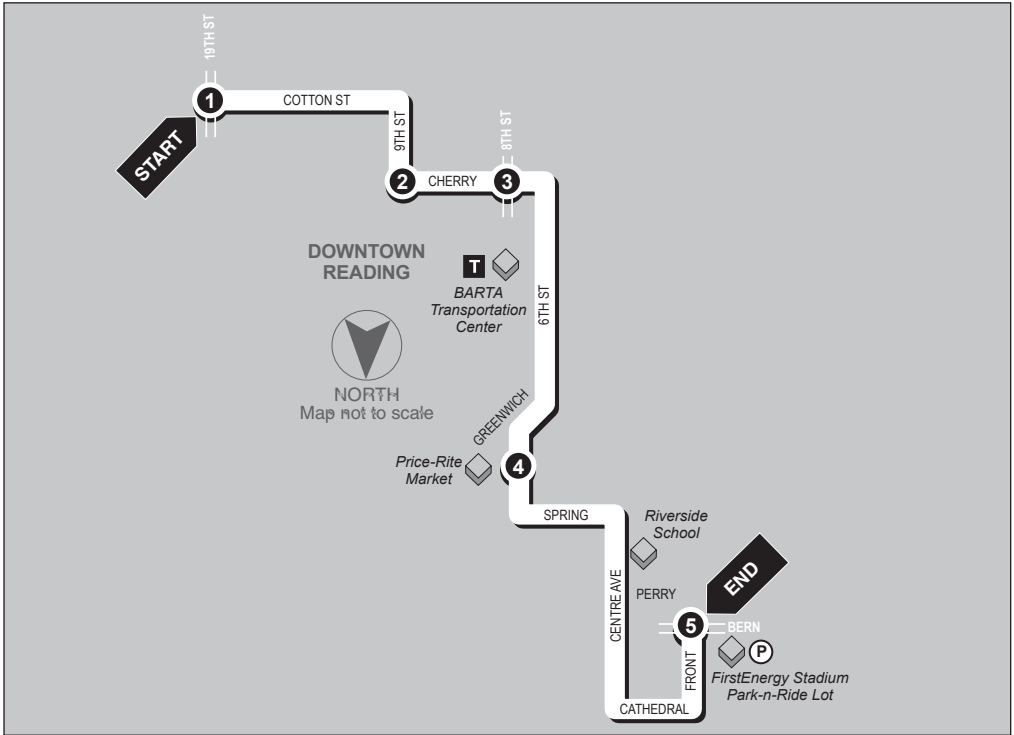

## Southbound

FirstEnergy Stadium (Park-N-Ride) to 19th St and Cotton St

**Service to:** Cotton St • Downtown Reading • Price-Rite Market •  
Riverside School • FirstEnergy Park-n-Ride

**5**

**BUS STARTS**  
FirstEnergy  
Stadium Park-n-Ride

**6**

**Bus Leaves**  
Reading Outlet  
Station/Price-Rite

**7**

**Bus Leaves**  
BARTA  
Transportation Ctr

**8**

**Bus Leaves**  
11th St and  
Franklin St

**9**

**BUS ENDS**  
19th St and  
Cotton St

# ROUTE 19 RIVERSIDE/FIRSTENERGY STADIUM/ COTTON ST VIA BTC - SATURDAY & SUNDAY

## Northbound

19th St and Cotton St to FirstEnergy Stadium (Park-n-Ride)

**Service to:** FirstEnergy Park-n-Ride • Riverside School  
Price-Rite Market • Downtown Reading • Cotton St

**1**  
**BUS STARTS**  
19th St and  
Cotton St