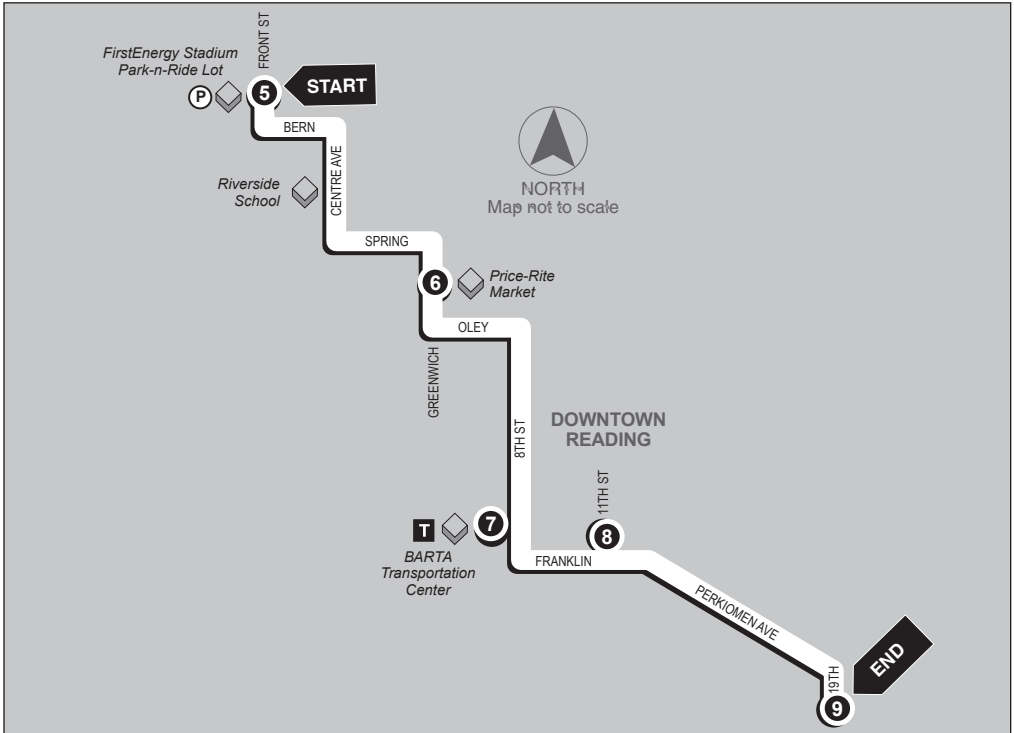

# 19 ROUTE

## Southbound

FirstEnergy Stadium (Park-N-Ride) to 19th St and Cotton St

**Service to:** Cotton St • Downtown Reading • Price-Rite Market •  
Riverside School • FirstEnergy Park-n-Ride

**5**

**BUS STARTS**  
FirstEnergy  
Stadium Park-n-Ride

# ROUTE 19 RIVERSIDE/FIRSTENERGY STADIUM/ COTTON ST VIA BTC - SATURDAY & SUNDAY

## Northbound

19th St and Cotton St to FirstEnergy Stadium (Park-n-Ride)

**Service to:** FirstEnergy Park-n-Ride • Riverside School  
Price-Rite Market • Downtown Reading • Cotton St

**1**  
**BUS STARTS**  
19th St and  
Cotton St