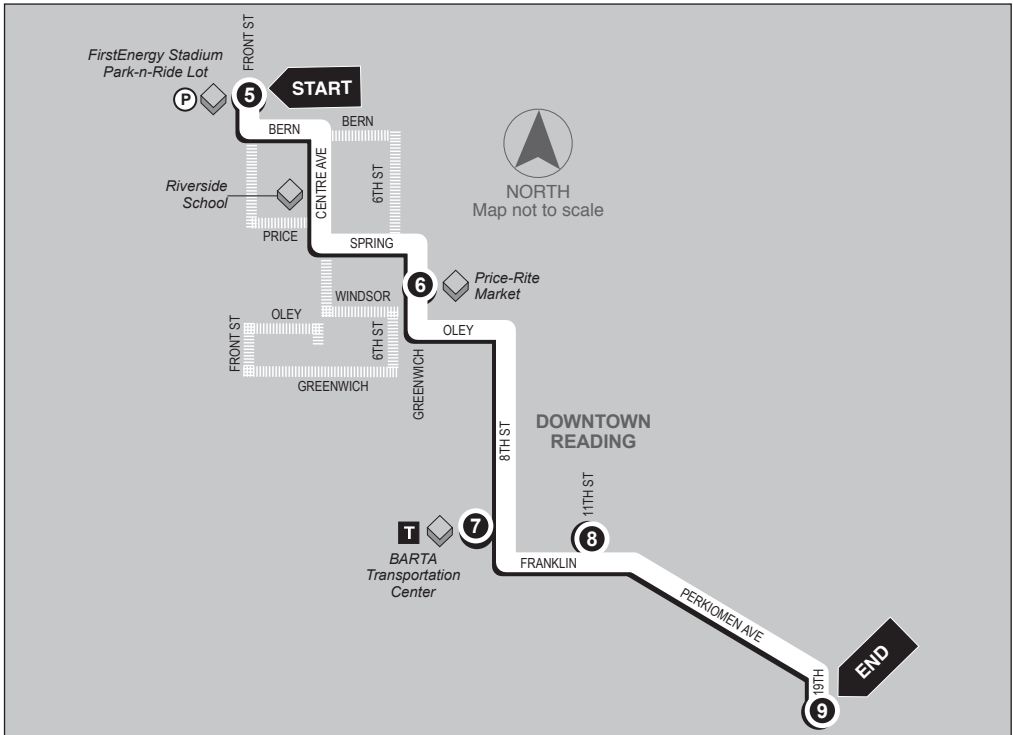

RIVERSIDE/FIRSTENERGY STADIUM/ COTTON ST VIA BTC - WEEKDAYS

19 ROUTE

Southbound

FirstEnergy Stadium (Park-N-Ride) to 19th St and Cotton St

Service to: Cotton St • Downtown Reading • Price-Rite Market •
Riverside School • FirstEnergy Park-n-Ride

School Trips (Operates only when Riverside School is in session.): - Bus departs Riverside School at 2:45 pm & 3:05 pm on Centre Ave and travels via Pike to Front to Bern to 6th to Spring. Trip ends at 6th & Spring St.

ROUTE 19 RIVERSIDE/FIRSTENERGY STADIUM/ COTTON ST VIA BTC - WEEKDAYS

Northbound

19th St and Cotton St to FirstEnergy Stadium (Park-n-Ride)

Service to: FirstEnergy Park-n-Ride • Riverside School
Price-Rite Market • Downtown Reading • Cotton St

School Trips: A - Bus travels to school via regular route to 6th St to Windsor St to 5th St to Greenwich St to N. Front St to Perry St to Centre St to school.