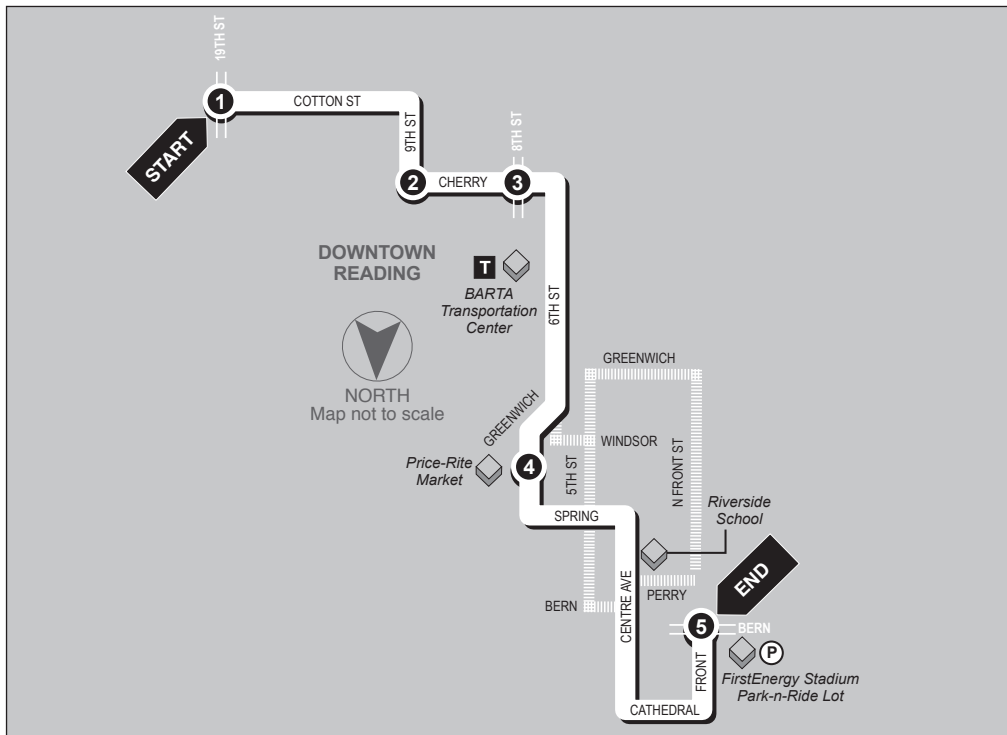

RIVERSIDE/FIRSTENERGY STADIUM/ COTTON ST VIA BTC - WEEKDAYS

19 ROUTE

Southbound

FirstEnergy Stadium (Park-N-Ride) to 19th St and Cotton St

Service to: Cotton St • Downtown Reading • Price-Rite Market •
Riverside School • FirstEnergy Park-n-Ride

School Trips (Operates only when Riverside School is in session.): - Bus departs Riverside School at 2:45 pm & 3:05 pm on Centre Ave and travels via Pike to Front to Bern to 6th to Spring. Trip ends at 6th & Spring St.

ROUTE 19 RIVERSIDE/FIRSTENERGY STADIUM/ COTTON ST VIA BTC - WEEKDAYS

Northbound

19th St and Cotton St to FirstEnergy Stadium (Park-n-Ride)

Service to: FirstEnergy Park-n-Ride • Riverside School
Price-Rite Market • Downtown Reading • Cotton St

School Trips: A - Bus travels to school via regular route to 6th St to Windsor St to 5th St to Greenwich St to N. Front St to Perry St to Centre St to school.