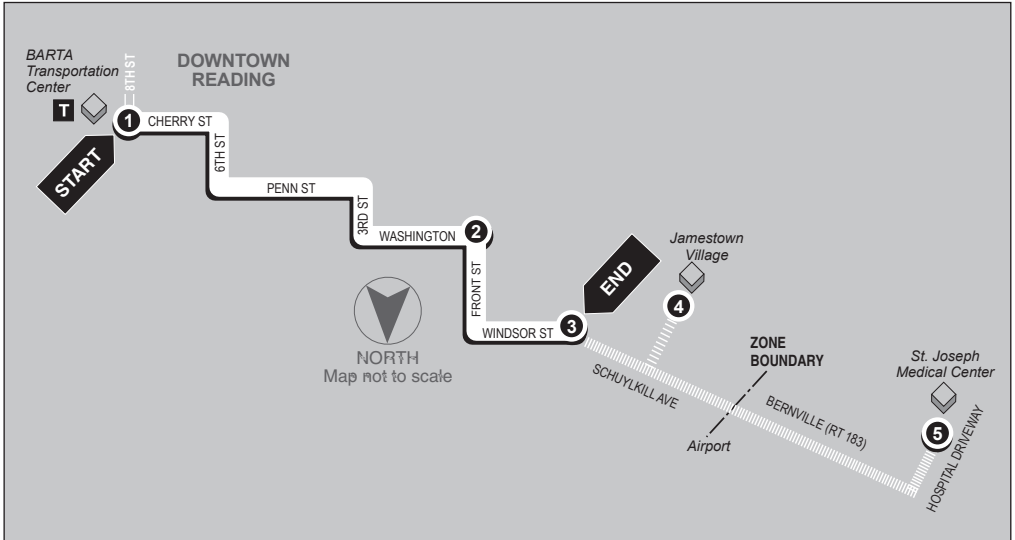

## Southbound

Windsor St and Schuylkill Ave to BARTA Transportation Center

**Service to:** Evening Service to St. Joseph Medical Center • Downtown Reading • Schuylkill Ave Windsor St • Front St

**5**

**Bus Serves**  
St. Joseph  
Medical Center

# ROUTE 18 SCHUYLKILL AVENUE - SATURDAY & SUNDAY

## Northbound

BARTA Transportation Center to Windsor St and Schuylkill Ave

**Service to:** Front St • Windsor St • Schuylkill Ave • Downtown Reading  
*Evening Service to St. Joseph Medical Center*

**1**

**Bus Serves**  
 St. Joseph  
 Medical Center