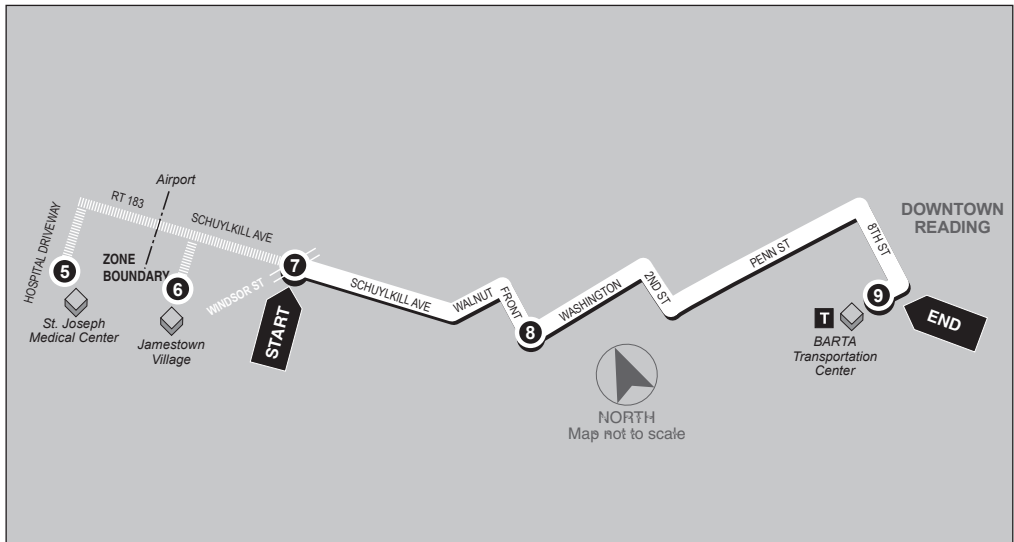

# 18 ROUTE

## Southbound

Windsor St and Schuylkill Ave to BARTA Transportation Center

**Service to:** Evening Service to St. Joseph Medical Center • Downtown Reading • Schuylkill Ave Windsor St • Front St

**5**

**Bus Serves**  
St. Joseph  
Medical Center

# ROUTE 18 SCHUYLKILL AVENUE - SATURDAY & SUNDAY

## Northbound

BARTA Transportation Center to Windsor St and Schuylkill Ave

**Service to:** Front St • Windsor St • Schuylkill Ave • Downtown Reading  
*Evening Service to St. Joseph Medical Center*

**1**