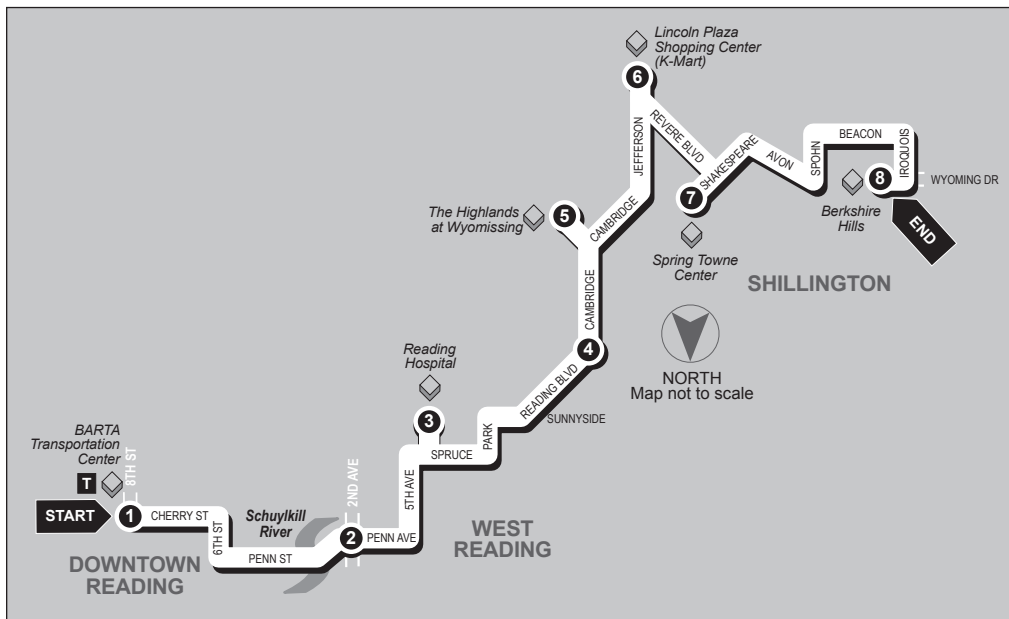

LINCOLN PARK VIA READING HOSPITAL **ROUTE 12**

Eastbound

Berkshire Hills to BARTA Transportation Center

Service to: Berkshire Hills • Spring Towne Center • Lincoln Plaza • Highlands at Wyomissing • Reading Blvd • Reading Hospital • West Reading

12

Bus Leaves
Reading
Blvd and
Cambridge
Ave

13

Bus Leaves
Reading
Hospital (Main
Entrance)

14

Bus Leaves
2nd Ave and
Penn Ave

15

BUS ENDS
BARTA
Transportation
Ctr

ROUTE 12 LINCOLN PARK VIA READING HOSPITAL

Westbound

BARTA Transportation Center to Berkshire Hills

Service to: West Reading • Reading Hospital • Reading Blvd • Highlands at Wyomissing
Lincoln Plaza • Spring Towne Center • Berkshire Hills

- | | | | | | | | |
|---|---|---|---|--|---|--|------------------------------------|
| 1 | 2 | 3 | 4 | 5 | 6 | 7 | 8 |
| BUS STARTS
BARTA Transportation Ctr | Bus Leaves
2nd Ave and Penn Ave | Bus Leaves
Reading Hospital (Main Entrance) | Bus Leaves
Reading Blvd and Cambridge Ave | Bus Leaves
the Highlands at Wyomissing | Bus Leaves
Lincoln Plaza Shopping Ctr. (K-Mart) | Bus Leaves
Spring Towne Center | BUS ENDS
Berkshire Hills |