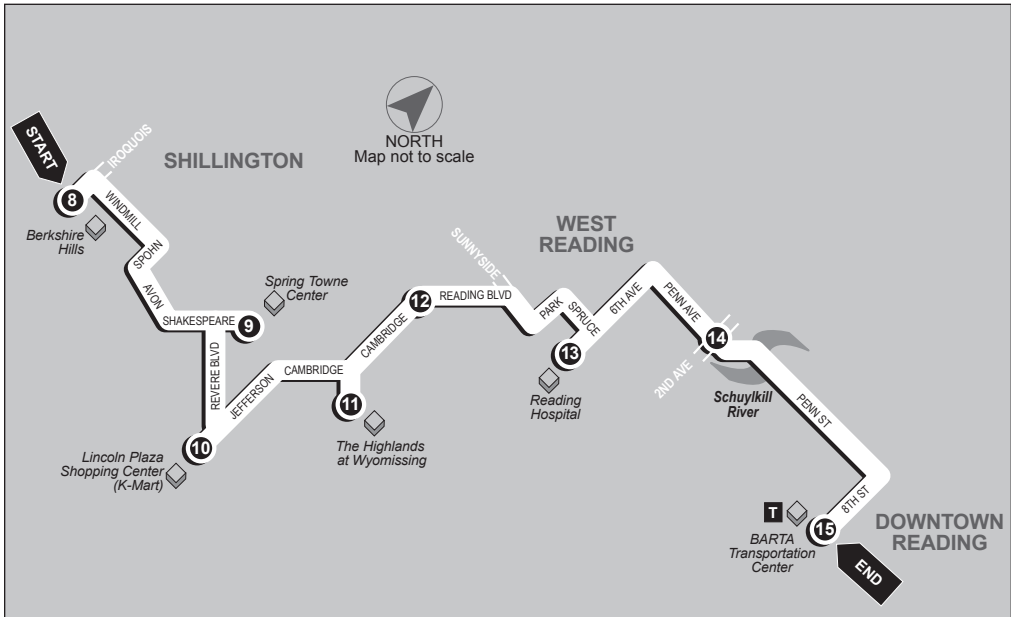

LINCOLN PARK VIA READING HOSPITAL **ROUTE 12**

Eastbound

Berkshire Hills to BARTA Transportation Center

Service to: Berkshire Hills • Spring Towne Center • Lincoln Plaza • Highlands at Wyomissing • Reading Blvd • Reading Hospital • West Reading

8

BUS STARTS
Berkshire Hills

9

Bus Leaves
Spring Towne
Center

10

Bus Leaves
Lincoln Plaza
Shopping Ctr.
(K-Mart)

11

Bus Leaves
the Highlands
at Wyomissing

12

Bus Leaves
Reading
Blvd and
Cambridge
Ave

13

Bus Leaves
Reading
Hospital (Main
Entrance)

14

Bus Leaves
2nd Ave and
Penn Ave

15

BUS ENDS
BARTA
Transportation
Ctr

ROUTE 12 LINCOLN PARK VIA READING HOSPITAL

Westbound

BARTA Transportation Center to Berkshire Hills

Service to: West Reading • Reading Hospital • Reading Blvd • Highlands at Wyomissing
Lincoln Plaza • Spring Towne Center • Berkshire Hills