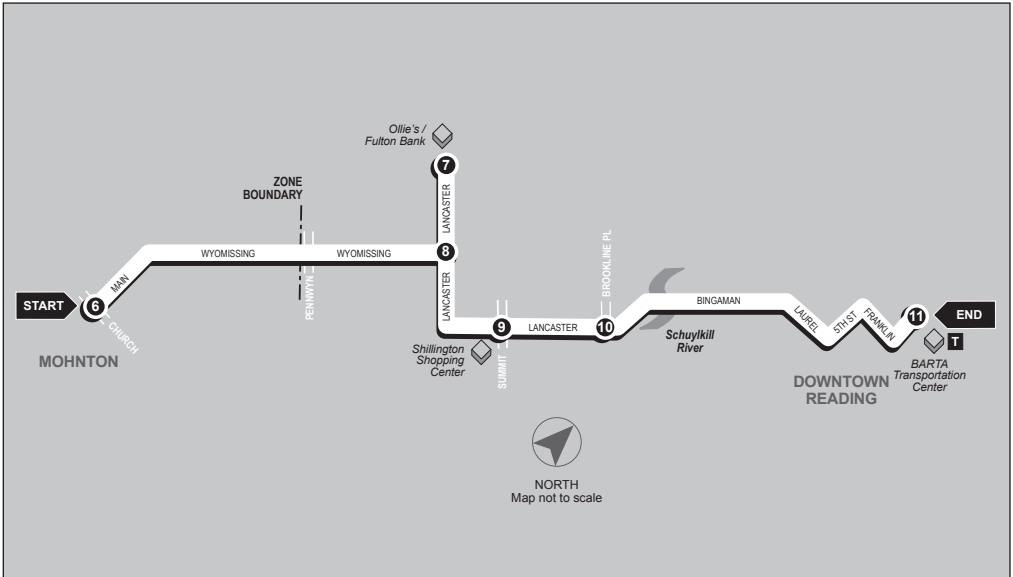

MOHNTON VIA SHILLINGTON

11

Northbound

Mohnton - Church St and Main St to BARTA Transportation Center

Service to: South Reading • Lancaster Ave • Shillington Shopping Center • Mohnton

- 6**
BUS STARTS
 Mohnton - Church
 and Main St
- 7**
Bus Leaves
 Ollie's/Fulton Bank
- 8**
Bus Leaves
 Lancaster Ave and
 S Wyomissing Ave
- 9**
Bus Leaves
 Lancaster Ave
 and Summit Ave
- 10**
Bus Leaves
 Lancaster Ave and
 Brookline Plaza
- 11**
BUS ENDS
 BARTA
 Transportation Ctr

11

MOHNTON VIA SHILLINGTON

Southbound

BARTA Transportation Center to Mohnton - Church St and Main St

Service to: South Reading • Lancaster Ave • Shillington Shopping Center • Mohnton

1

BUS STARTS
BARTA
Transportation Ctr

2

Bus Leaves
Lancaster Ave and
Brookline Plaza

3

Bus Leaves
Lancaster Ave
and Summit Ave

4

Bus Leaves
Lancaster Ave and
S Wyomissing Ave

5

Bus Leaves
Ollie's/Fulton Bank

6

BUS ENDS
Mohnton - Church
and Main St

WEEKDAYS

AM	5:30	5:37	5:40	5:45	5:50	6:00
	6:00	6:07	6:10	6:15	6:20	6:30
	6:30	6:37	6:40	6:45	6:50	7:00
	7:00	7:07	7:10	7:15	7:20	7:30
	7:30	7:37	7:40	7:45	7:50	8:00
	8:00	8:07	8:10	8:15	8:20	8:30
	9:00	9:07	9:10	9:15	9:20	9:30
	10:00	10:07	10:10	10:15	10:20	10:30
	11:00	11:07	11:10	11:15	11:20	11:30
PM	12:00	12:07	12:10	12:15	12:20	12:30
	1:00	1:07	1:10	1:15	1:20	1:30
	2:00	2:07	2:10	2:15	2:20	2:30
	3:00	3:07	3:10	3:15	3:20	3:30
	4:00	4:07	4:10	4:15	4:20	4:30
	4:30	4:37	4:40	4:45	4:50	5:00
	5:00	5:07	5:10	5:15	5:20	5:30
	5:30	5:37	5:40	5:45	5:50	6:00