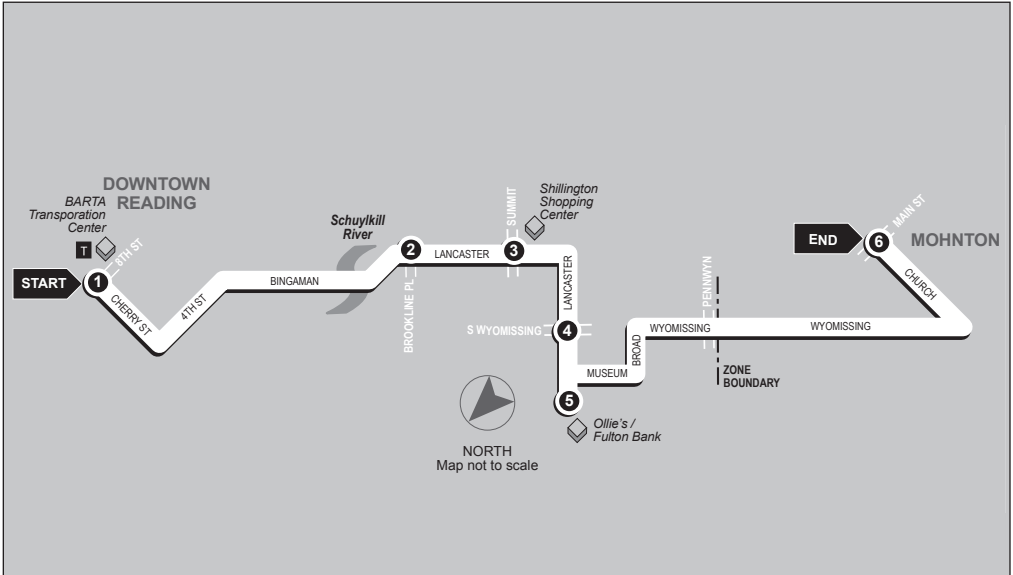

MOHNTON VIA SHILLINGTON

11

Northbound

Mohnton - Church St and Main St to BARTA Transportation Center

Service to: South Reading • Lancaster Ave • Shillington Shopping Center • Mohnton

- 6**
BUS STARTS
 Mohnton - Church
 and Main St
- 7**
Bus Leaves
 Ollie's/Fulton Bank
- 8**
Bus Leaves
 Lancaster Ave and
 S Wyomissing Ave
- 9**
Bus Leaves
 Lancaster Ave
 and Summit Ave
- 10**
Bus Leaves
 Lancaster Ave and
 Brookline Plaza
- 11**
BUS ENDS
 BARTA
 Transportation Ctr

11

MOHNTON VIA SHILLINGTON

Southbound

BARTA Transportation Center to Mohnton - Church St and Main St

Service to: South Reading • Lancaster Ave • Shillington Shopping Center • Mohnton

1

BUS STARTS
BARTA
Transportation Ctr

2

Bus Leaves
Lancaster Ave and
Brookline Plaza

3

Bus Leaves
Lancaster Ave
and Summit Ave

4

Bus Leaves
Lancaster Ave and
S Wyomissing Ave

5

Bus Leaves
Ollie's/Fulton Bank

6

BUS ENDS
Mohnton - Church
and Main St

WEEKDAYS

AM	5:30	5:37	5:40	5:45	5:50	6:00
	6:00	6:07	6:10	6:15	6:20	6:30
	6:30	6:37	6:40	6:45	6:50	7:00
	7:00	7:07	7:10	7:15	7:20	7:30
	7:30	7:37	7:40	7:45	7:50	8:00
	8:00	8:07	8:10	8:15	8:20	8:30
	9:00	9:07	9:10	9:15	9:20	9:30
	10:00	10:07	10:10	10:15	10:20	10:30
	11:00	11:07	11:10	11:15	11:20	11:30
PM	12:00	12:07	12:10	12:15	12:20	12:30
	1:00	1:07	1:10	1:15	1:20	1:30
	2:00	2:07	2:10	2:15	2:20	2:30
	3:00	3:07	3:10	3:15	3:20	3:30
	4:00	4:07	4:10	4:15	4:20	4:30
	4:30	4:37	4:40	4:45	4:50	5:00
	5:00	5:07	5:10	5:15	5:20	5:30
	5:30	5:37	5:40	5:45	5:50	6:00