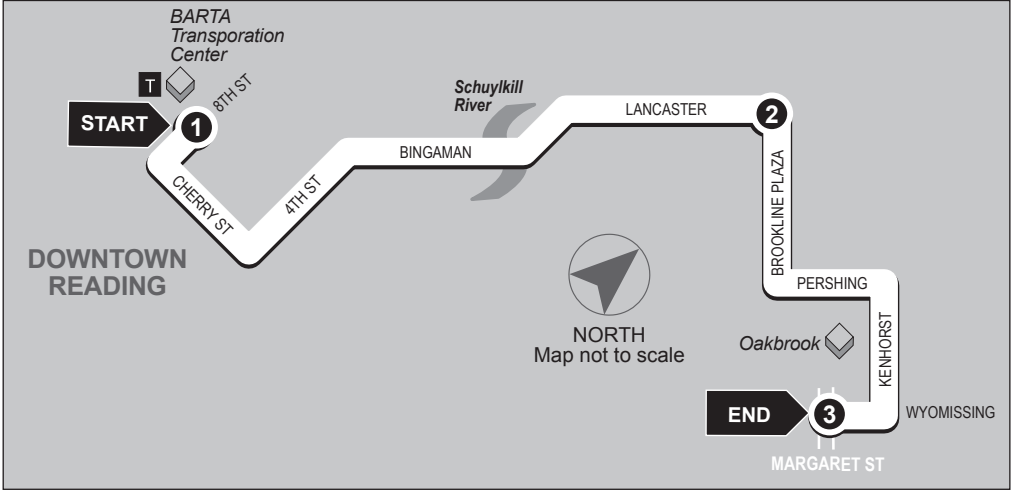

BROOKLINE - SATURDAY & SUNDAY

10 ROUTE

Northbound

Wyomissing Blvd and Margaret St to BARTA Transportation Center

Service to: Oakbrook • Brookline Plaza • Lancaster Ave • South Reading

3
BUS STARTS
 E Wyomissing Blvd
 and Margaret St

ROUTE 10

BROOKLINE - SATURDAY & SUNDAY

Southbound

BARTA Transportation Center to Wyomissing Blvd and Margaret St

Service to: South Reading • Lancaster Ave • Brookline Plaza • Oakbrook

1

BUS STARTS
BARTA Transportation Ctr

2

Bus Leaves
Brookline Plaza
and Lancaster Ave

3

BUS ENDS
E Wyomissing Blvd
and Margaret St

SATURDAY

| | | | |
|----|-------|-------|-------|
| AM | 6:30 | 6:37 | 6:45 |
| | 7:00 | 7:07 | 7:15 |
| | 7:30 | 7:37 | 7:45 |
| | 8:00 | 8:07 | 8:15 |
| | 8:30 | 8:37 | 8:45 |
| | 9:00 | 9:07 | 9:15 |
| | 9:30 | 9:37 | 9:45 |
| | 10:00 | 10:07 | 10:15 |
| | 10:30 | 10:37 | 10:45 |
| | 11:00 | 11:07 | 11:15 |
| | 11:30 | 11:37 | 11:45 |
| PM | 12:00 | 12:07 | 12:15 |
| | 12:30 | 12:37 | 12:45 |
| | 1:00 | 1:07 | 1:15 |
| | 1:30 | 1:37 | 1:45 |
| | 2:00 | 2:07 | 2:15 |
| | 2:30 | 2:37 | 2:45 |
| | 3:00 | 3:07 | 3:15 |
| | 3:30 | 3:37 | 3:45 |
| | 4:00 | 4:07 | 4:15 |
| | 4:30 | 4:37 | 4:45 |
| | 5:00 | 5:07 | 5:15 |
| | 5:30 | 5:37 | 5:45 |
| | 6:00 | 6:07 | 6:15 |
| | 6:40 | 6:47 | 6:55 |
| | 7:40 | 7:47 | 7:55 |
| | 8:40 | 8:47 | 8:55 |
| | 9:40 | 9:47 | 9:55 |