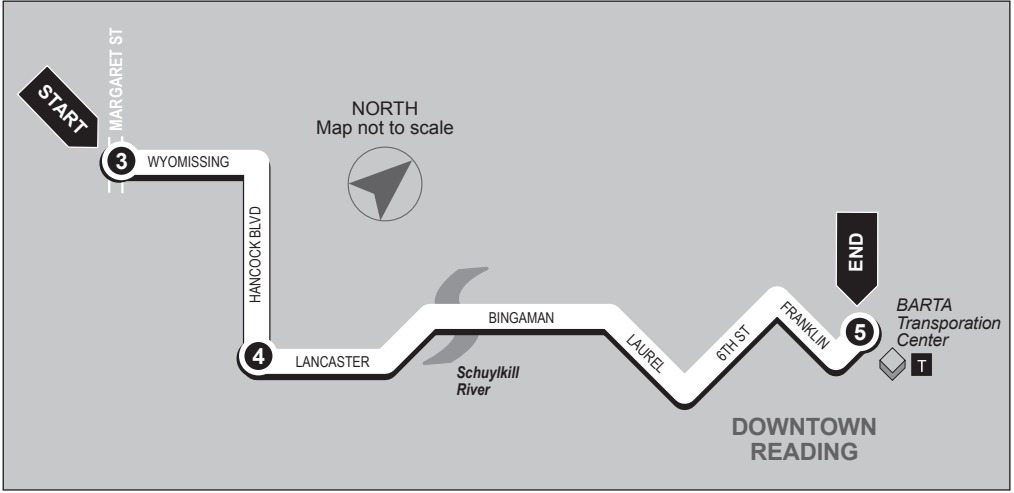

BROOKLINE - SATURDAY & SUNDAY

10 ROUTE

Northbound

Wyomissing Blvd and Margaret St to BARTA Transportation Center

Service to: Oakbrook • Brookline Plaza • Lancaster Ave • South Reading

3
BUS STARTS
 E Wyomissing Blvd
 and Margaret St

4
Bus Leaves
 Lancaster Ave and
 Hancock Blvd

5
BUS ENDS
 BARTA Transportation Ctr

SATURDAY

| | | | |
|-----------|--------------|--------------|-----------------|
| AM | 6:45 | 6:48 | 7:00 |
| | 7:15 | 7:18 | 7:30 |
| | 7:45 | 7:48 | 8:00 |
| | 8:15 | 8:18 | 8:30 |
| | 8:45 | 8:48 | 9:00 |
| | 9:15 | 9:18 | 9:30 |
| | 9:45 | 9:48 | 10:00 |
| | 10:15 | 10:18 | 10:30 |
| | 10:45 | 10:48 | 11:00 |
| | 11:15 | 11:18 | 11:30 |
| | 11:45 | 11:48 | PM 12:00 |
| PM | 12:15 | 12:18 | 12:30 |
| | 12:45 | 12:48 | 1:00 |
| | 1:15 | 1:18 | 1:30 |
| | 1:45 | 1:48 | 2:00 |
| | 2:15 | 2:18 | 2:30 |
| | 2:45 | 2:48 | 3:00 |
| | 3:15 | 3:18 | 3:30 |
| | 3:45 | 3:48 | 4:00 |
| | 4:15 | 4:18 | 4:30 |
| | 4:45 | 4:48 | 5:00 |
| | 5:15 | 5:18 | 5:30 |
| | 5:45 | 5:48 | 6:00 |
| | 6:15 | 6:18 | 6:30 |
| | 6:55 | 6:58 | 7:10 |
| | 7:55 | 7:58 | 8:10 |
| | 8:55 | 8:58 | 9:10 |
| | 9:55 | 9:58 | 10:10 |

ROUTE 10

BROOKLINE - SATURDAY & SUNDAY

Southbound

BARTA Transportation Center to Wyomissing Blvd and Margaret St

Service to: South Reading • Lancaster Ave • Brookline Plaza • Oakbrook

1

BUS STARTS
BARTA Transportation Ctr