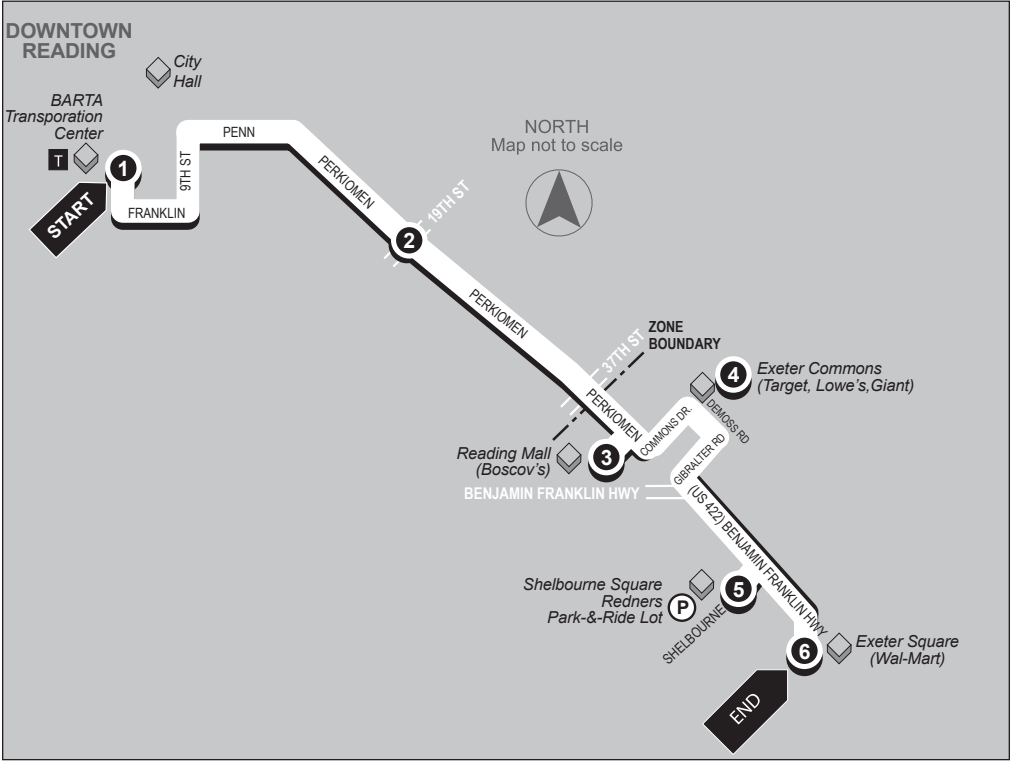

REIFFTON/SHELBOURNE SQ - SATURDAY 8 ROUTE

SUNDAY

Westbound

Shelbourne Square to BARTA Transportation Center

Service to: Exeter Square (Walmart) • Redners Park-N-Ride • Shellbourne Square • Route 422 East • Exeter Commons Shopping Center • Reading Mall (Boscov's) • Perkiomen Ave

ROUTE 8 REIFFTON/SHELBOURNE SQ - SATURDAY SUNDAY

Eastbound

BARTA Transportation Center to Shelbourne Square

Service to: Perkiomen Ave • Reading Mall (Boscov's) • Exeter Commons Shopping Center
Route 422 East • Shelbourne Square • Redners Park-N-Ride • Exeter Square (Walmart)

	1	2	3	4	5	6
BUS STARTS	BARTA Transportation Ctr.					
BUS LEAVES		19th St. & Perkiomen Ave	Reading Mall (Boscov's)	Exeter Commons	Shelbourne Shopping Center	Exeter Square Mall (Wal-Mart)

SATURDAY

AM	7:00	7:08	7:15	7:18	7:23	7:25
	8:00	8:08	8:15	8:18	8:23	8:25
	9:00	9:08	9:15	9:18	9:23	9:25
	10:00	10:08	10:15	10:18	10:23	10:25
	11:00	11:08	11:15	11:18	11:23	11:25
PM	12:00	12:08	12:15	12:18	12:23	12:25
	1:00	1:08	1:15	1:18	1:23	1:25
	2:00	2:08	2:15	2:18	2:23	2:25
	3:00	3:08	3:15	3:18	3:23	3:25
	4:00	4:08	4:15	4:18	4:23	4:25
	5:00	5:08	5:15	5:18	5:23	5:25
	6:00	6:10	6:20	6:30	6:35	6:45
	7:20	7:30	7:40	7:45	7:55	8:05
	8:40	8:50	9:00	9:05	9:15	9:25
	9:50	10:00	10:10	10:15	10:25	10:35