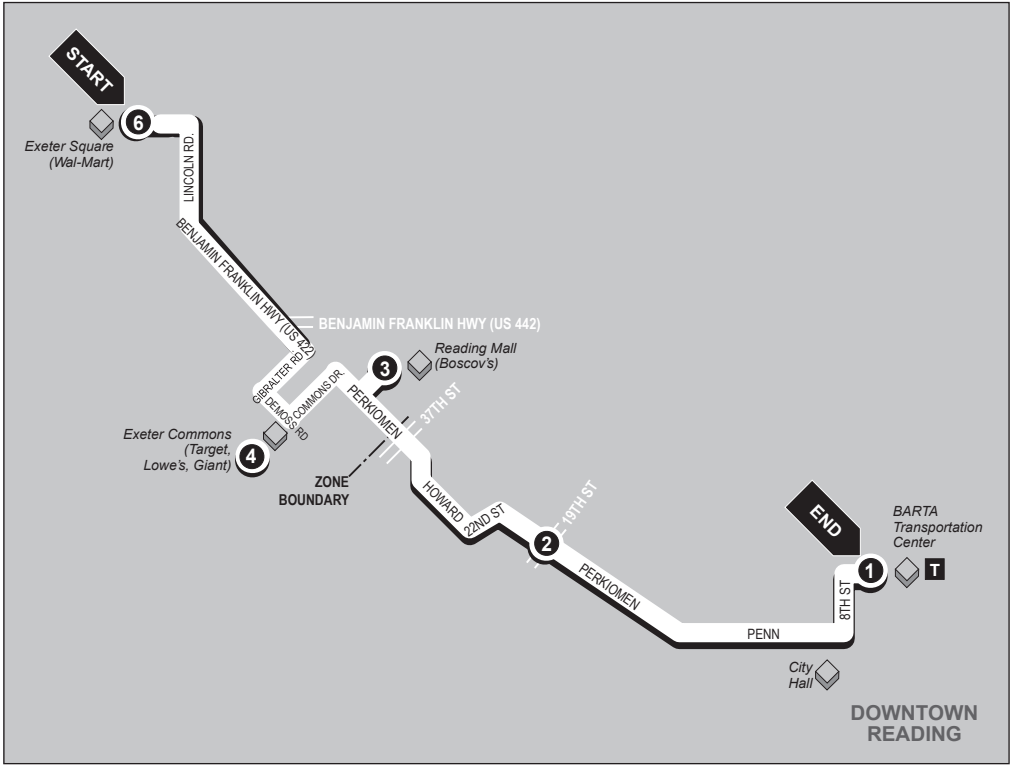

REIFFTON/SHELBOURNE SQ - SATURDAY 8 ROUTE

SUNDAY

Westbound

Shelbourne Square to BARTA Transportation Center

Service to: Exeter Square (Walmart) • Redners Park-N-Ride • Shellbourne Square • Route 422 East • Exeter Commons Shopping Center • Reading Mall (Boscov's) • Perkiomen Ave

ROUTE 8 REIFFTON/SHELBOURNE SQ - SATURDAY SUNDAY

Eastbound

BARTA Transportation Center to Shelbourne Square

Service to: Perkiomen Ave • Reading Mall (Boscov's) • Exeter Commons Shopping Center
Route 422 East • Shelbourne Square • Redners Park-N-Ride • Exeter Square (Walmart)

	1	2	3	4	5	6
BUS STARTS	BARTA Transportation Ctr.					
BUS LEAVES		19th St. & Perkiomen Ave	Reading Mall (Boscov's)	Exeter Commons	Shelbourne Shopping Center	Exeter Square Mall (Wal-Mart)

SATURDAY

AM	7:00	7:08	7:15	7:18	7:23	7:25
	8:00	8:08	8:15	8:18	8:23	8:25
	9:00	9:08	9:15	9:18	9:23	9:25
	10:00	10:08	10:15	10:18	10:23	10:25
	11:00	11:08	11:15	11:18	11:23	11:25
PM	12:00	12:08	12:15	12:18	12:23	12:25
	1:00	1:08	1:15	1:18	1:23	1:25
	2:00	2:08	2:15	2:18	2:23	2:25
	3:00	3:08	3:15	3:18	3:23	3:25
	4:00	4:08	4:15	4:18	4:23	4:25
	5:00	5:08	5:15	5:18	5:23	5:25
	6:00	6:10	6:20	6:30	6:35	6:45
	7:20	7:30	7:40	7:45	7:55	8:05
	8:40	8:50	9:00	9:05	9:15	9:25
	9:50	10:00	10:10	10:15	10:25	10:35