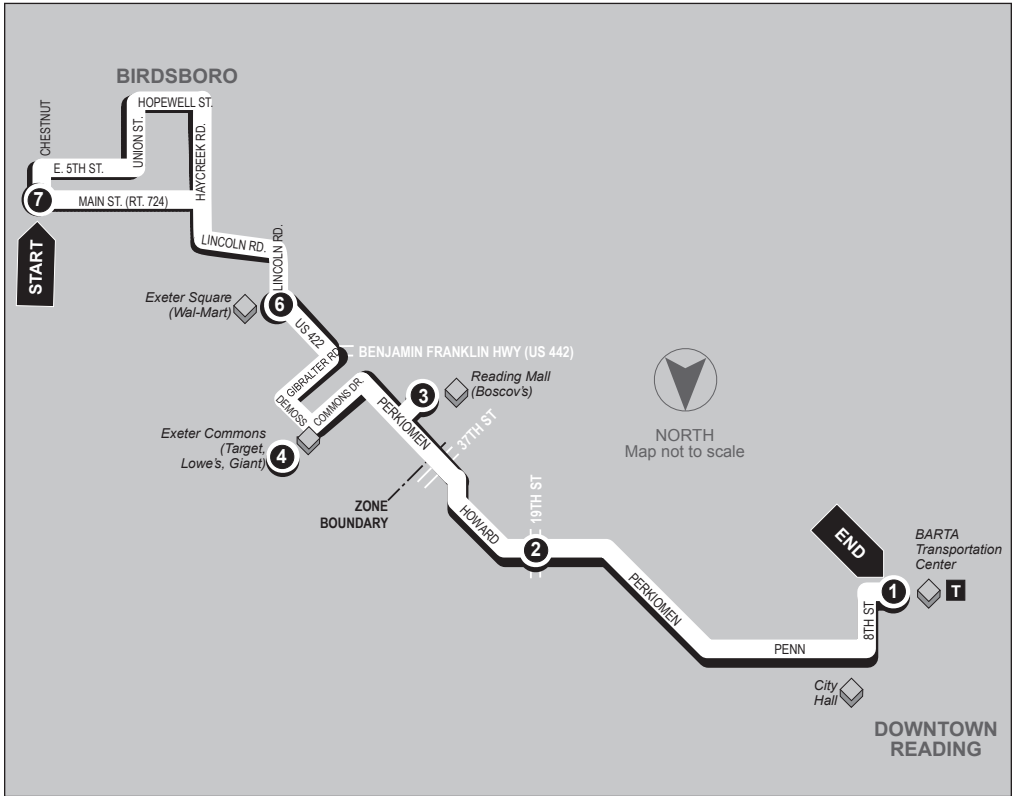

## Westbound

Birdsboro to BARTA Transportation Center

**Service to:** Birdsboro • Exeter Square (Walmart) • Route 422 East • Exeter Commons Shopping Center • Reading Mall (Bosco's) • Perkiomen Ave

7

**BUS STARTS**

# ROUTE 8 REIFFTON/BIRDSBORO - WEEKDAYS

## Eastbound

BARTA Transportation Center to Birdsboro

**Service to:** Perkiomen Ave • Reading Mall (Bosco's) • Exeter Commons Shopping Center  
Route 422 East • Shelbourne Square • Redners Park-N-Ride • Exeter Square (Walmart) • Birdsboro

1	2	3	4	5	6	7
<b>BUS STARTS</b>	<b>BUS LEAVES</b>	<b>BUS LEAVES</b>	<b>BUS LEAVES</b>	<b>BUS LEAVES</b>	<b>BUS LEAVES</b>	<b>BUS ENDS</b>
BARTA Transportation Ctr.	19th St. & Perkiomen Ave	Reading Mall (Bosco's)	Exeter Commons	Shelbourne Shopping Center	Exeter Square Mall (Wal-Mart)	Birdsboro