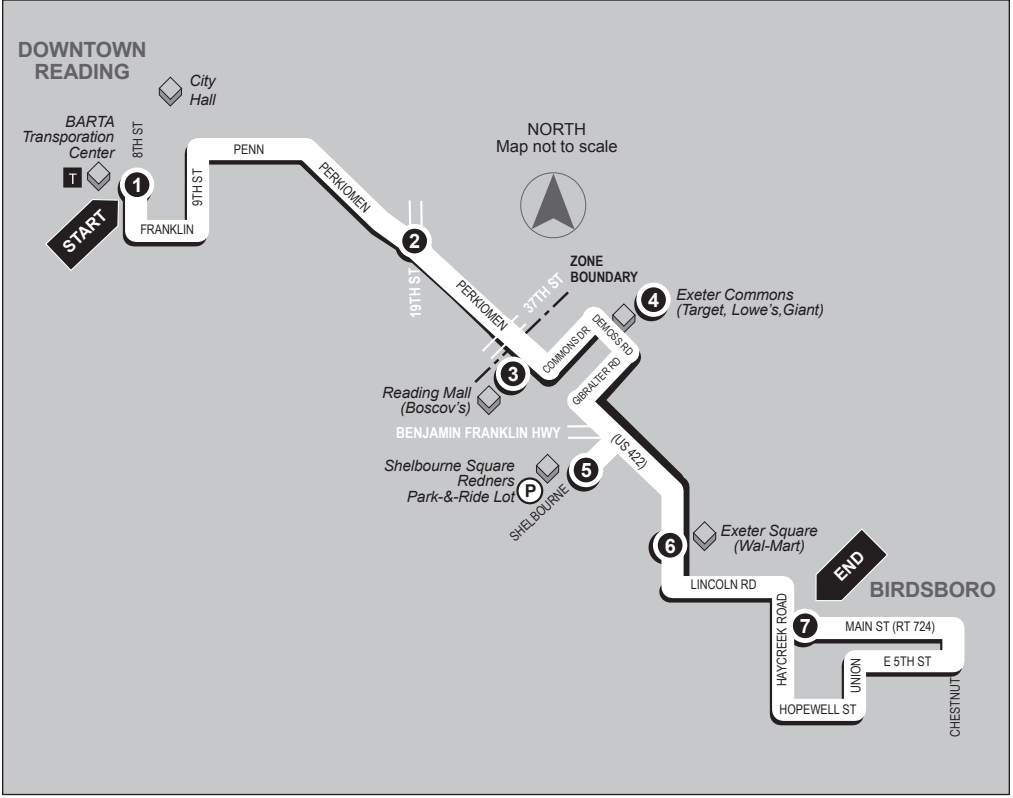

**BUS LEAVES**

Reading Mall (Bosco's)

2

**BUS LEAVES**

19th St. & Perkiomen Ave

1

**BUS ENDS**

BARTA Transportation Ctr.

# ROUTE 8 REIFFTON/BIRDSBORO - WEEKDAYS

## Eastbound

BARTA Transportation Center to Birdsboro

**Service to:** Perkiomen Ave • Reading Mall (Bosco's) • Exeter Commons Shopping Center  
Route 422 East • Shelbourne Square • Redners Park-N-Ride • Exeter Square (Walmart) • Birdsboro

1	2	3	4	5	6	7
<b>BUS STARTS</b>	<b>BUS LEAVES</b>	<b>BUS LEAVES</b>	<b>BUS LEAVES</b>	<b>BUS LEAVES</b>	<b>BUS LEAVES</b>	<b>BUS ENDS</b>
BARTA Transportation Ctr.	19th St. & Perkiomen Ave	Reading Mall (Bosco's)	Exeter Commons	Shelbourne Shopping Center	Exeter Square Mall (Wal-Mart)	Birdsboro