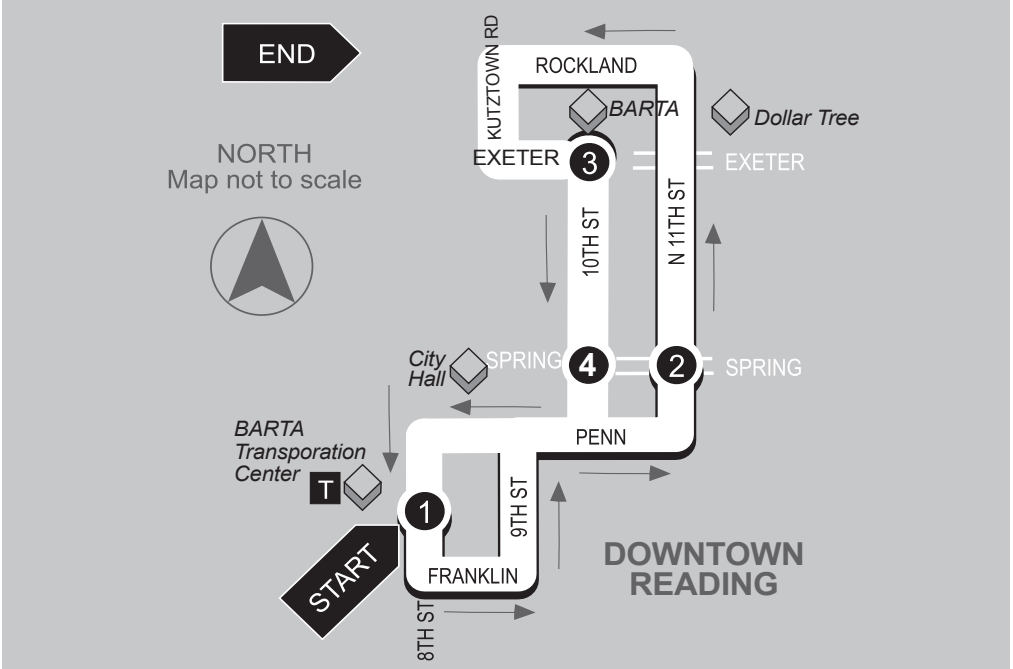

# 4 10TH/11TH STREETS -

**SATURDAY & SUNDAY**

**Northbound & Southbound**

BARTA Transportation Center to 10th Street and Exeter Street

**Service to:** North 11th Street • BARTA Offices • Rockland Plaza • 10th Street • CareerLink

**1**

**BUS STARTS**  
BARTA  
Transportation Ctr

**2**

**Bus Leaves**  
11th St and  
Spring St

**3**

**Bus Leaves**  
10th St and Exeter St

**4**

**Bus Leaves**  
10th St and Spring St

**1**

**BUS ENDS**  
BARTA  
Transportation Ctr

**SATURDAY**

AM	--	--	4:45	4:50	4:55
	6:40	6:50	7:00	7:07	7:20
	7:20	7:30	7:40	7:47	8:00
	8:00	8:10	8:20	8:27	8:40
	8:40	8:50	9:00	9:07	9:20
	9:20	9:30	9:40	9:47	10:00
	10:00	10:10	10:20	10:27	10:40
	10:40	10:50	11:00	11:07	11:20
	11:20	11:30	11:40	11:47	12:00
	12:00	12:10	12:20	12:27	12:40
PM	12:40	12:50	1:00	1:07	1:20
	1:20	1:30	1:40	1:47	2:00
	2:00	2:10	2:20	2:27	2:40
	2:40	2:50	3:00	3:07	3:20
	3:20	3:30	3:40	3:47	4:00
	4:00	4:10	4:20	4:27	4:40
	4:40	4:50	5:00	5:07	5:20
	5:20	5:30	5:40	5:47	6:00
	6:00	6:10	6:20	6:27	6:40
	7:00	7:10	7:20	7:27	7:40
	7:40	7:50	8:00	8:07	8:20
	8:20	8:30	8:40	8:47	9:00
	9:00	9:10	9:20	9:27	9:40
	9:40	9:50	10:00	10:07	10:20
	10:20	10:30	10:40	--	--

Northbound & Southbound

BARTA Transportation Center to 10th Street and Exeter Street

Service to: North 11th Street • BARTA Offices • Rockland Plaza • 10th Street • CareerLink

1

**BUS STARTS**  
BARTA  
Transportation Ctr