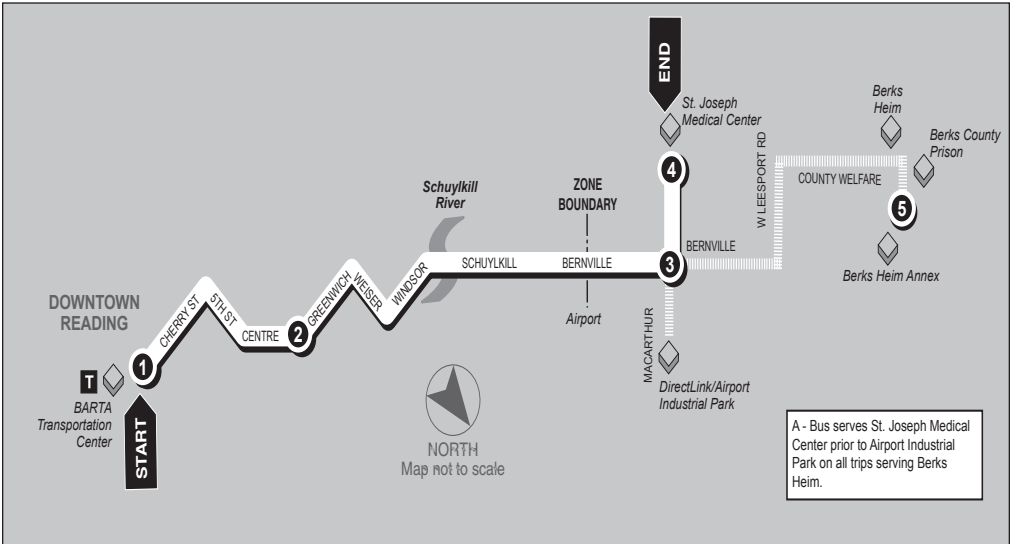

GLENSIDE/AIRPORT/BERKS HEIM

ROUTE 17

Southbound

GPU/Airport Industrial Park to BARTA Transportation Center

Service to: St. Joseph Medical Center • Berks Heim Annex • Berks Heim • MacArthur Rd • Schuylkill Ave • Jamestown Village

5
Bus Serves
Berks Heim

6
BUS STARTS
St. Joseph
Medical Center

7
Bus Leaves
Airport Industrial
Park - State Rt 183
and MacArthur Rd

8
Bus Leaves
Jamestown
Village Apartments

9
Bus Leaves
4th St and
Buttonwood St

ROUTE 17 GLENSIDE/AIRPORT/BERKS HEIM

Northbound

BARTA Transportation Center to GPU/Airport Industrial Park

Service to: Schuylkill Ave • MacArthur Rd • Berks Heim
Berks Heim Annex • St. Joseph Medical Center

- 1**
BUS STARTS
BARTA
Transportation Ctr
- 2**
Bus Leaves
Centre Ave and
Greenwich St
- 3**
Bus Leaves
Airport Industrial Park
- State Rt 183 and
MacArthur Rd
- 4**
BUS ENDS
St. Joseph
Medical Center
- 5**
Bus Serves
Berks Heim