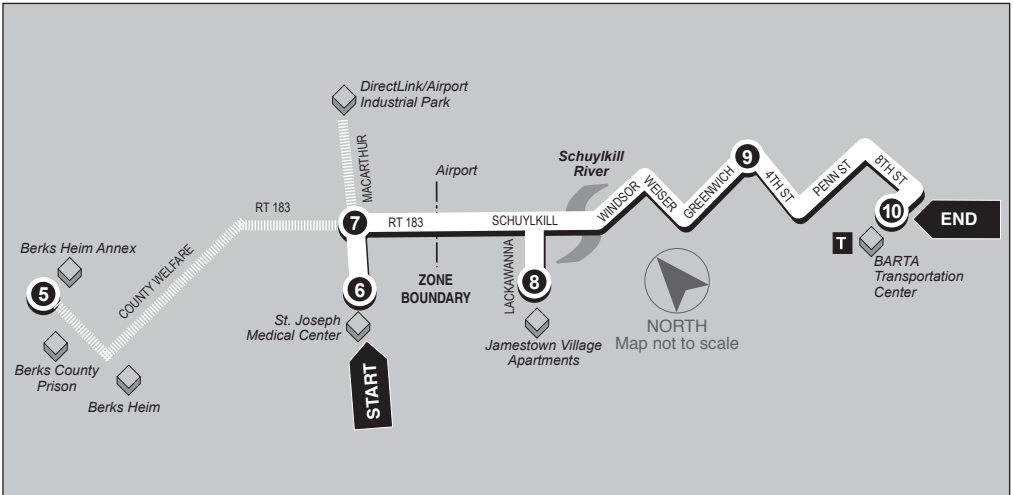

GLENSIDE/AIRPORT/BERKS HEIM

ROUTE 17

Southbound

GPU/Airport Industrial Park to BARTA Transportation Center

Service to: St. Joseph Medical Center • Berks Heim Annex • Berks Heim • MacArthur Rd • Schuylkill Ave • Jamestown Village

5
Bus Serves
Berks Heim

6
BUS STARTS
St. Joseph
Medical Center

7
Bus Leaves
Airport Industrial
Park - State Rt 183
and MacArthur Rd

8
Bus Leaves
Jamestown
Village Apartments

9
Bus Leaves
4th St and
Buttonwood St

ROUTE 17 GLENSIDE/AIRPORT/BERKS HEIM

Northbound

BARTA Transportation Center to GPU/Airport Industrial Park

Service to: Schuylkill Ave • MacArthur Rd • Berks Heim
Berks Heim Annex • St. Joseph Medical Center

- 1**
BUS STARTS
BARTA
Transportation Ctr
- 2**
Bus Leaves
Centre Ave and
Greenwich St
- 3**
Bus Leaves
Airport Industrial Park
- State Rt 183 and
MacArthur Rd
- 4**
BUS ENDS
St. Joseph
Medical Center
- 5**
Bus Serves
Berks Heim