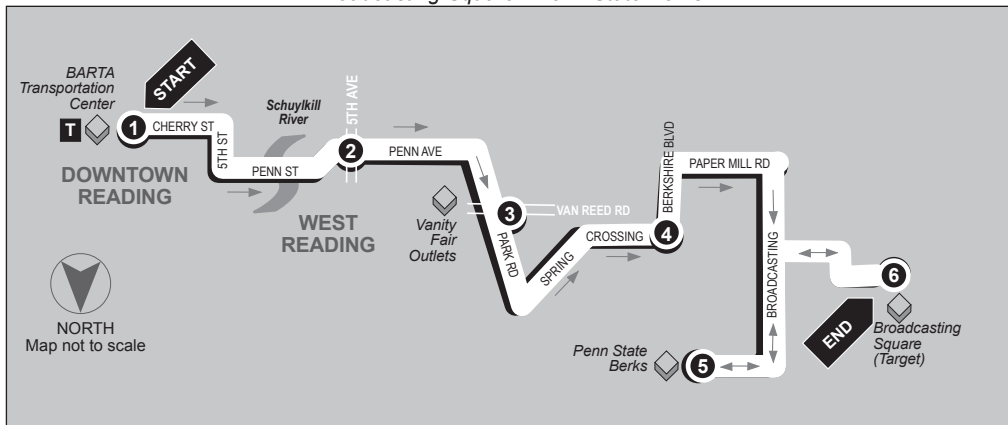

BROADCASTING SQUARE

WEEKDAYS & SATURDAYS

16 ROUTE

Eastbound

Broadcasting Square to BARTA Transportation Center

Service to: Broadcasting Square • Paper Mill Rd • VF Outlets • West Reading

6

BUS STARTS

BUS LEAVES

5th Ave & Penn

1

BUS ENDS

BARTA
Transportation Ctr.

WEEKDAYS AND SATURDAYS

AM	6:15	6:25	6:30	6:35	6:45
	6:45	6:55	7:00	7:05	7:15
	7:15	7:25	7:30	7:35	7:45
	7:45	7:55	8:00	8:05	8:15
	8:15	8:25	8:30	8:35	8:45
	8:45	8:55	9:00	9:05	9:15
	9:15	9:25	9:30	9:35	9:45
	9:45	9:55	10:00	10:05	10:15
	10:15	10:25	10:30	10:35	10:45
	10:45	10:55	11:00	11:05	11:15
	11:15	11:25	11:30	11:35	11:45
	11:45	11:55	12:00	12:05	12:15
PM	12:15	12:25	12:30	12:35	12:45
	12:45	12:55	1:00	1:05	1:15
	1:15	1:25	1:30	1:35	1:45
	1:45	1:55	2:00	2:05	2:15
	2:15	2:25	2:30	2:35	2:45
	2:45	2:55	3:00	3:05	3:15
	3:15	3:25	3:30	3:35	3:45
	3:45	3:55	4:00	4:05	4:15
	4:15	4:25	4:30	4:35	4:45
	4:45	4:55	5:00	5:05	5:15
	5:15	5:25	5:30	5:35	5:45
	5:45	5:55	6:00	6:05	6:15
	6:15	6:25	6:30	6:35	6:45
	6:45	6:55	7:00	7:05	7:15
	7:15	7:25	7:30	7:35	7:45
	7:45	7:55	8:00	8:05	8:15
	8:15	8:25	8:30	8:35	8:45
	8:45	8:55	9:00	9:05	9:15
	9:15	9:25	9:30	9:35	9:45
	9:45	9:55	10:00	10:05	10:15
	10:15	10:25	10:30	10:35	10:45
	10:45	10:55	11:00	11:05	11:15

ROUTE 16 BROADCASTING SQUARE

WEEKDAYS & SATURDAYS

Westbound

BARTA Transportation Center to Broadcasting Square

Service to: West Reading • VF Outlets • Paper Mill Road
Broadcasting Square • Penn State Berks

1

BUS STARTS

BARTA Transportation Ctr.

2

BUS LEAVES

5th Ave & Penn

3

BUS LEAVES