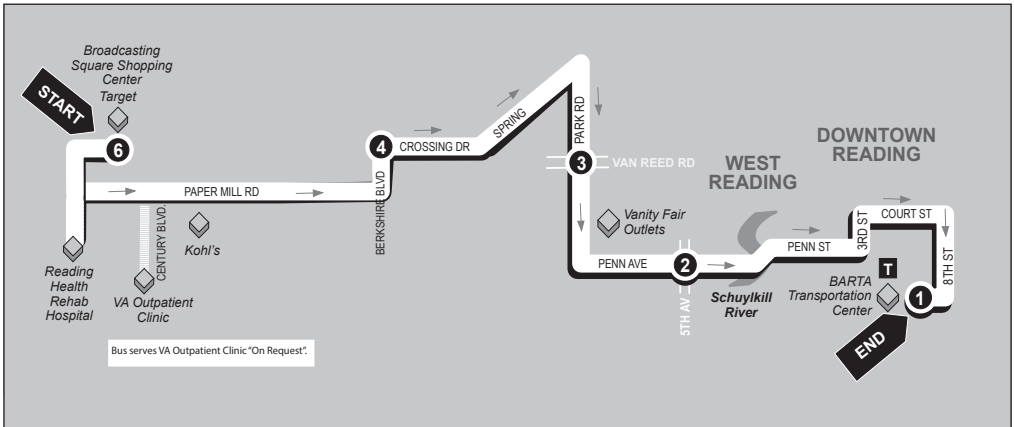

BROADCASTING SQUARE

WEEKDAYS & SATURDAYS

16 ROUTE

Eastbound

Broadcasting Square to BARTA Transportation Center

Service to: Broadcasting Square • Paper Mill Rd • VF Outlets • West Reading

6

BUS STARTS

BUS LEAVES

5th Ave & Penn

1

BUS ENDS

BARTA
Transportation Ctr.

WEEKDAYS AND SATURDAYS

AM	6:15	6:25	6:30	6:35	6:45
	6:45	6:55	7:00	7:05	7:15
	7:15	7:25	7:30	7:35	7:45
	7:45	7:55	8:00	8:05	8:15
	8:15	8:25	8:30	8:35	8:45
	8:45	8:55	9:00	9:05	9:15
	9:15	9:25	9:30	9:35	9:45
	9:45	9:55	10:00	10:05	10:15
	10:15	10:25	10:30	10:35	10:45
	10:45	10:55	11:00	11:05	11:15
	11:15	11:25	11:30	11:35	11:45
	11:45	11:55	12:00	12:05	12:15
PM	12:15	12:25	12:30	12:35	12:45
	12:45	12:55	1:00	1:05	1:15
	1:15	1:25	1:30	1:35	1:45
	1:45	1:55	2:00	2:05	2:15
	2:15	2:25	2:30	2:35	2:45
	2:45	2:55	3:00	3:05	3:15
	3:15	3:25	3:30	3:35	3:45
	3:45	3:55	4:00	4:05	4:15
	4:15	4:25	4:30	4:35	4:45
	4:45	4:55	5:00	5:05	5:15
	5:15	5:25	5:30	5:35	5:45
	5:45	5:55	6:00	6:05	6:15
	6:15	6:25	6:30	6:35	6:45
	6:45	6:55	7:00	7:05	7:15
	7:15	7:25	7:30	7:35	7:45
	7:45	7:55	8:00	8:05	8:15
	8:15	8:25	8:30	8:35	8:45
	8:45	8:55	9:00	9:05	9:15
	9:15	9:25	9:30	9:35	9:45
	9:45	9:55	10:00	10:05	10:15
	10:15	10:25	10:30	10:35	10:45
	10:45	10:55	11:00	11:05	11:15

ROUTE 16 BROADCASTING SQUARE

WEEKDAYS & SATURDAYS

Westbound

BARTA Transportation Center to Broadcasting Square

Service to: West Reading • VF Outlets • Paper Mill Road
Broadcasting Square • Penn State Berks

1

BUS STARTS

BARTA Transportation Ctr.

2

BUS LEAVES

5th Ave & Penn

3

BUS LEAVES