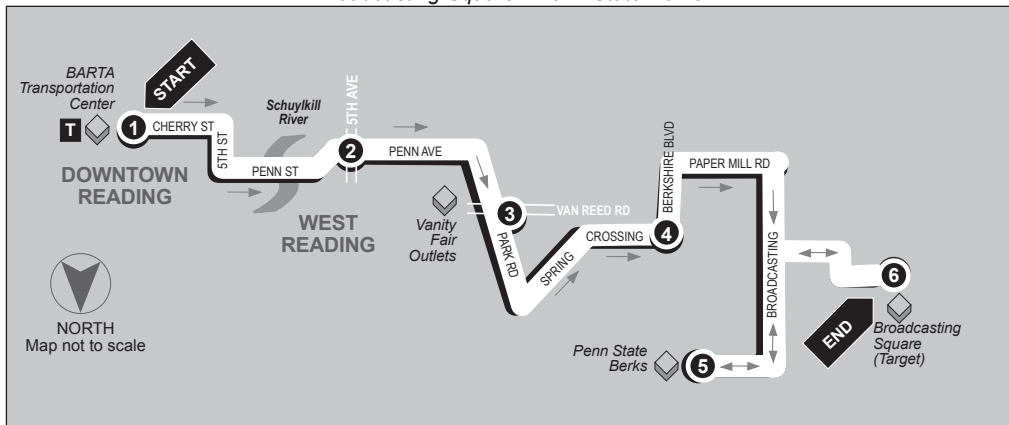

BROADCASTING SQUARE - SUNDAYS

ROUTE 16

Eastbound

Broadcasting Square to BARTA Transportation Center

Service to: Broadcasting Square • Paper Mill Rd • VF Outlets • West Reading

6

BUS STARTS

Broadcasting Sq
Target

5th Ave & Penn

1

BUS ENDS

BARTA
Transportation Ctr.

SUNDAYS

AM	11:30	11:40	11:45	11:50	PM	12:00
	12:30	12:40	12:45	12:50		1:00
	1:30	1:40	1:45	1:50		2:00
	2:30	2:40	2:45	2:50		3:00
	3:30	3:40	3:45	3:50		4:00
	4:30	4:40	4:45	4:50		5:00
	5:30	5:40	5:45	5:50		6:00
	6:30	6:40	6:45	6:50		7:00

ROUTE 16 BROADCASTING SQUARE - SUNDAYS

Westbound

BARTA Transportation Center to Broadcasting Square

Service to: West Reading • VF Outlets • Paper Mill Road
Broadcasting Square • Penn State Berks

1

**BUS
STARTS**

**BUS
LEAVES**

Crossing Dr &
Berkshire Blvd

5

**BUS
LEAVES**

Penn State
Berks

6

**BUS
ENDS**

Broadcasting Sq
Target