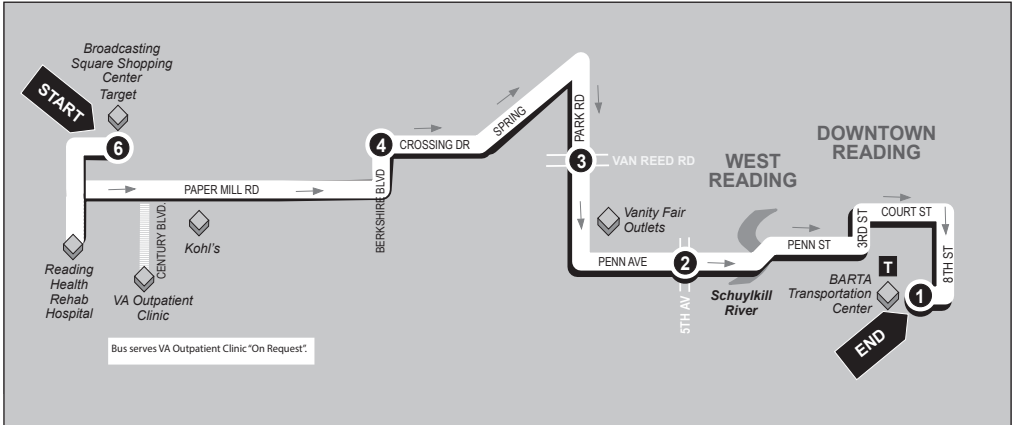

BROADCASTING SQUARE - SUNDAYS

ROUTE 16

Eastbound

Broadcasting Square to BARTA Transportation Center

Service to: Broadcasting Square • Paper Mill Rd • VF Outlets • West Reading

6

BUS STARTS

Broadcasting Sq
Target

4

BUS LEAVES

Crossing Dr &
Berkshire Blvd

3

BUS LEAVES

Park Rd &
Van Reed Rd

2

BUS LEAVES

5th Ave & Penn

1

BUS ENDS

BARTA
Transportation Ctr.

SUNDAYS

AM	11:30	11:40	11:45	11:50	PM	12:00
	12:30	12:40	12:45	12:50		1:00
	1:30	1:40	1:45	1:50		2:00
	2:30	2:40	2:45	2:50		3:00
	3:30	3:40	3:45	3:50		4:00
	4:30	4:40	4:45	4:50		5:00
	5:30	5:40	5:45	5:50		6:00
	6:30	6:40	6:45	6:50		7:00

ROUTE 16 BROADCASTING SQUARE - SUNDAYS

Westbound

BARTA Transportation Center to Broadcasting Square

Service to: West Reading • VF Outlets • Paper Mill Road
Broadcasting Square • Penn State Berks

1

**BUS
STARTS**