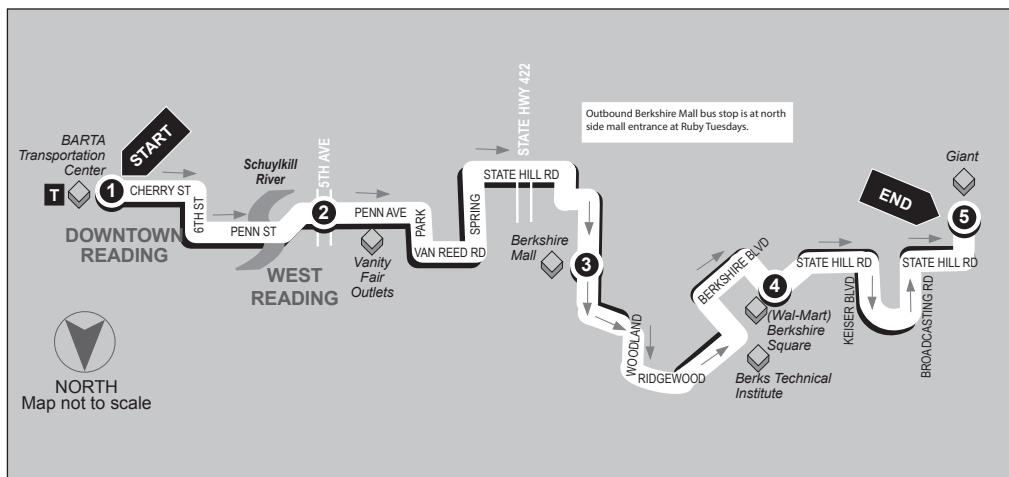

BERKSHIRE MALL - WEEKDAYS & SATURDAYS

ROUTE 15

Eastbound

Berkshire Mall to BARTA Transportation Center

Service to: Berkshire Mall • Berkshire Square • State Hill Road • VF Outlets • West Reading

5

BUS STARTS

ROUTE 15 BERKSHIRE MALL - WEEKDAYS & SATURDAYS

Westbound

BARTA Transportation Center to Berkshire Mall

Service to: West Reading • VF Outlets • State Hill Road
Berkshire Square • Berkshire Mall

1

**BUS
STARTS**

BARTA
Transportation Ctr.

2

**BUS
LEAVES**

5th Ave & Penn

3

**BUS
LEAVES**

Berkshire Mall

4

**BUS
LEAVES**

Berkshire Square
Wal-Mart

5

**BUS
ENDS**

State Hill Rd.
Giant

WEEKDAYS AND SATURDAYS

	1	2	3	4	5
AM	5:30	5:40	5:50	5:55	6:10
	6:00	6:10	6:20	6:25	6:40
	6:30	6:40	6:50	6:55	7:10
	7:00	7:10	7:20	7:25	7:40
	7:30	7:40	7:50	7:55	8:10
	8:00	8:10	8:20	8:25	8:40
	8:30	8:40	8:50	8:55	9:10
	9:00	9:10	9:20	9:25	9:40
	9:30	9:40	9:50	9:55	10:10
	10:00	10:10	10:20	10:25	10:40
	10:30	10:40	10:50	10:55	11:10
	11:00	11:10	11:20	11:25	11:40
	11:30	11:40	11:50	11:55	12:10
PM	12:00	12:10	12:20	12:25	12:40
	12:30	12:40	12:50	12:55	1:10
	1:00	1:10	1:20	1:25	1:40
	1:30	1:40	1:50	1:55	2:10
	2:00	2:10	2:20	2:25	2:40
	2:30	2:40	2:50	2:55	3:10
	3:00	3:10	3:20	3:25	3:40
	3:30	3:40	3:50	3:55	4:10
	4:00	4:10	4:20	4:25	4:40
	4:30	4:40	4:50	4:55	5:10
	5:00	5:10	5:20	5:25	5:40
	5:30	5:40	5:50	5:55	6:10
	6:00	6:10	6:20	6:25	--
	7:00	7:10	7:20	7:25	--
	8:00	8:10	8:20	8:25	--
	9:00	9:10	9:20	9:25	--
	10:00	10:10	10:20	10:25	--