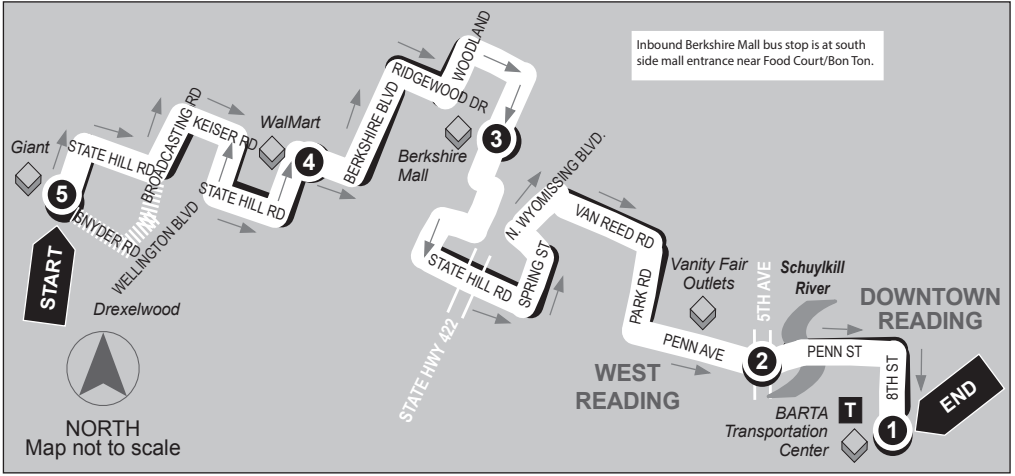

BERKSHIRE MALL - WEEKDAYS & SATURDAYS

ROUTE 15

Eastbound

Berkshire Mall to BARTA Transportation Center

Service to: Berkshire Mall • Berkshire Square • State Hill Road • VF Outlets • West Reading

5

BUS STARTS

ROUTE 15 BERKSHIRE MALL - WEEKDAYS & SATURDAYS

Westbound

BARTA Transportation Center to Berkshire Mall

Service to: West Reading • VF Outlets • State Hill Road
Berkshire Square • Berkshire Mall

1

**BUS
STARTS**

BARTA
Transportation Ctr.

2

**BUS
LEAVES**

5th Ave & Penn

3

**BUS
LEAVES**

Berkshire Mall

4

**BUS
LEAVES**

Berkshire Square
Wal-Mart

5

**BUS
ENDS**

State Hill Rd.
Giant

WEEKDAYS AND SATURDAYS

	1	2	3	4	5
AM	5:30	5:40	5:50	5:55	6:10
	6:00	6:10	6:20	6:25	6:40
	6:30	6:40	6:50	6:55	7:10
	7:00	7:10	7:20	7:25	7:40
	7:30	7:40	7:50	7:55	8:10
	8:00	8:10	8:20	8:25	8:40
	8:30	8:40	8:50	8:55	9:10
	9:00	9:10	9:20	9:25	9:40
	9:30	9:40	9:50	9:55	10:10
	10:00	10:10	10:20	10:25	10:40
	10:30	10:40	10:50	10:55	11:10
	11:00	11:10	11:20	11:25	11:40
	11:30	11:40	11:50	11:55	12:10
PM	12:00	12:10	12:20	12:25	12:40
	12:30	12:40	12:50	12:55	1:10
	1:00	1:10	1:20	1:25	1:40
	1:30	1:40	1:50	1:55	2:10
	2:00	2:10	2:20	2:25	2:40
	2:30	2:40	2:50	2:55	3:10
	3:00	3:10	3:20	3:25	3:40
	3:30	3:40	3:50	3:55	4:10
	4:00	4:10	4:20	4:25	4:40
	4:30	4:40	4:50	4:55	5:10
	5:00	5:10	5:20	5:25	5:40
	5:30	5:40	5:50	5:55	6:10
	6:00	6:10	6:20	6:25	--
	7:00	7:10	7:20	7:25	--
	8:00	8:10	8:20	8:25	--
	9:00	9:10	9:20	9:25	--
	10:00	10:10	10:20	10:25	--