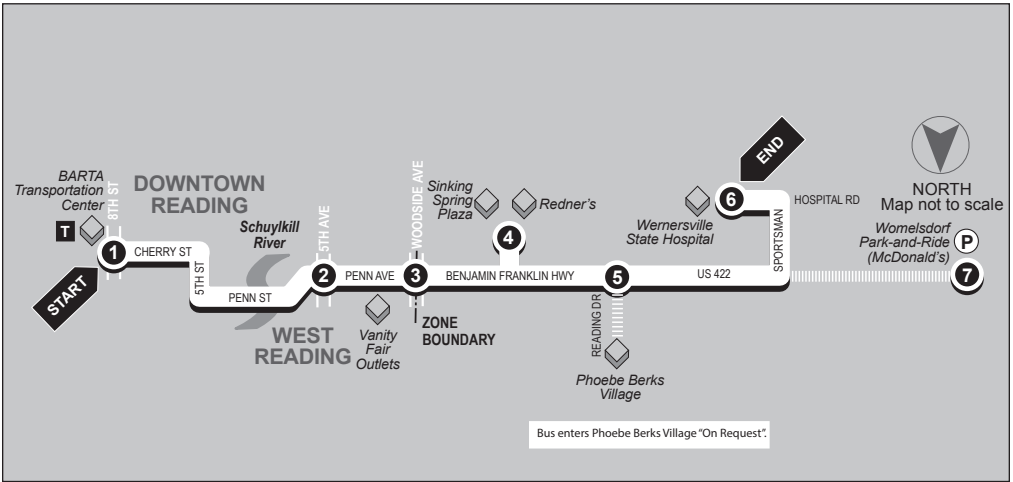

## Eastbound

Wernersville State Hospital to BARTA Transportation Center

**Service to:** Womelsdorf Park-N-Ride • Wernersville Hospital • Phoebe Berks Village • Redners • Sinking Spring Plaza • Vanity Fair Outlets • West Reading

7

Womelsdorf Park-N-Ride (McDonald's)

8

**BUS STARTS**  
Wernersville State Hospital

9

**Bus Leaves**  
Phoebe Berks Village  
Rt. 422 & Reading Dr.

10

**Bus Leaves**  
Sinking Spring Plaza

# ROUTE 14 WERNERSVILLE VIA SINKING SPRING WEEKDAYS

## Westbound

BARTA Transportation Center to Wernersville State Hospital

**Service to:** West Reading • Vanity Fair Outlets • Sinking Spring Plaza • Redners  
Phoebe Berks Village • Wernersville Hospital • Womelsdorf Park-N-Ride