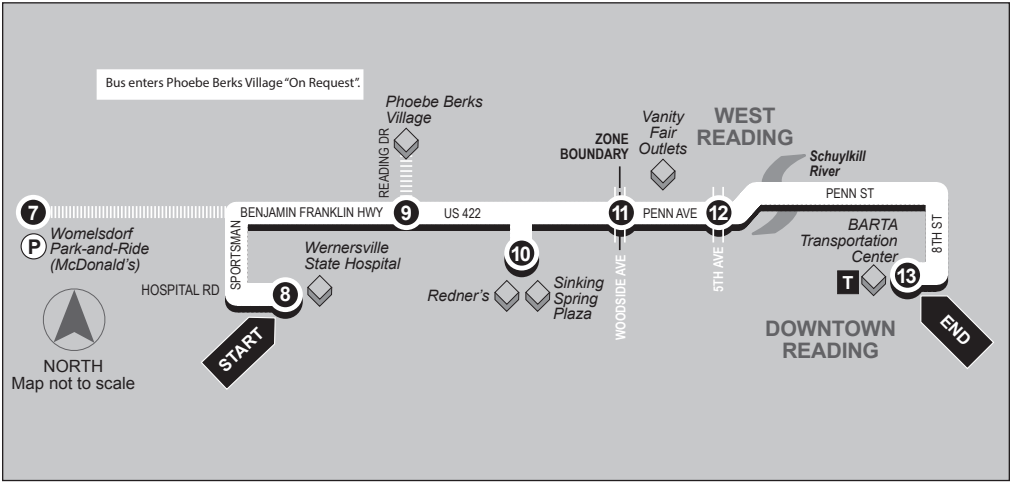

## Eastbound

Wernersville State Hospital to BARTA Transportation Center

**Service to:** Womelsdorf Park-N-Ride • Wernersville Hospital • Phoebe Berks Village • Redners • Sinking Spring Plaza • Vanity Fair Outlets • West Reading

7

Womelsdorf Park-N-Ride (McDonald's)

8

**BUS STARTS**  
Wernersville State Hospital

9

**Bus Leaves**  
Phoebe Berks Village  
Rt. 422 & Reading Dr.

10

**Bus Leaves**  
Sinking Spring Plaza

## Westbound

BARTA Transportation Center to Wernersville State Hospital

**Service to:** West Reading • Vanity Fair Outlets • Sinking Spring Plaza • Redners  
Phoebe Berks Village • Wernersville Hospital • Womelsdorf Park-N-Ride

**Bus Leaves**  
Phoebe Berks  
Village  
Rt. 422 &  
Reading Dr.
- 6**

**BUS ENDS**  
Wernersville  
State Hospital
- 7**

Womelsdorf  
Park-N-Ride  
(McDonald's)