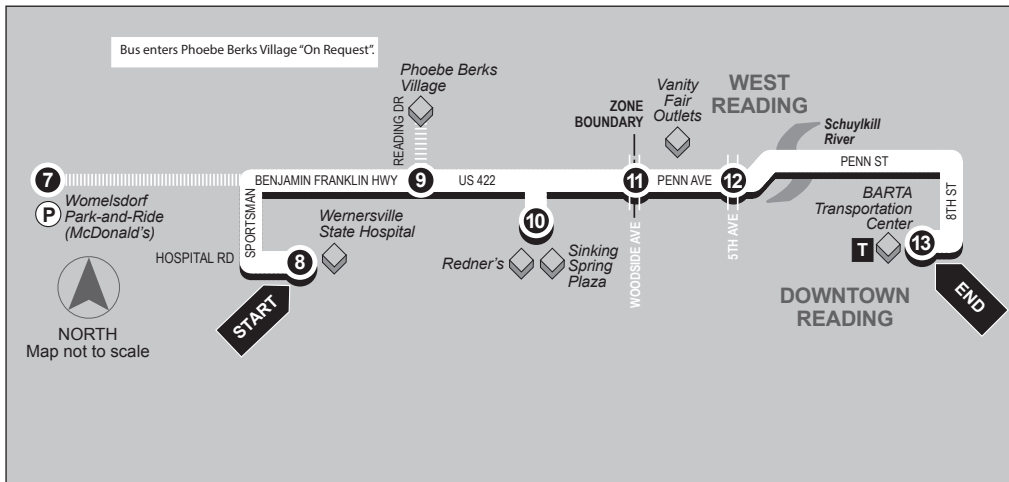

## Eastbound

Wernersville State Hospital to BARTA Transportation Center

**Service to:** Womelsdorf Park-N-Ride • Wernersville Hospital • Phoebe Berks Village • Redners • Sinking Spring Plaza • Vanity Fair Outlets • West Reading

# ROUTE 14 WERNERSVILLE VIA SINKING SPRING SATURDAY

## Westbound

BARTA Transportation Center to Wernersville State Hospital

**Service to:** West Reading • Vanity Fair Outlets • Sinking Spring Plaza • Redners  
Phoebe Berks Village • Wernersville Hospital • Womelsdorf Park-N-Ride

**5**

**Bus Leaves**  
Phoebe Berks  
Village  
Rt. 422 &  
Reading Dr

**6**

Wernersville  
State Hospital

**7**

Womelsdorf  
Park-N-Ride  
(McDonald's)