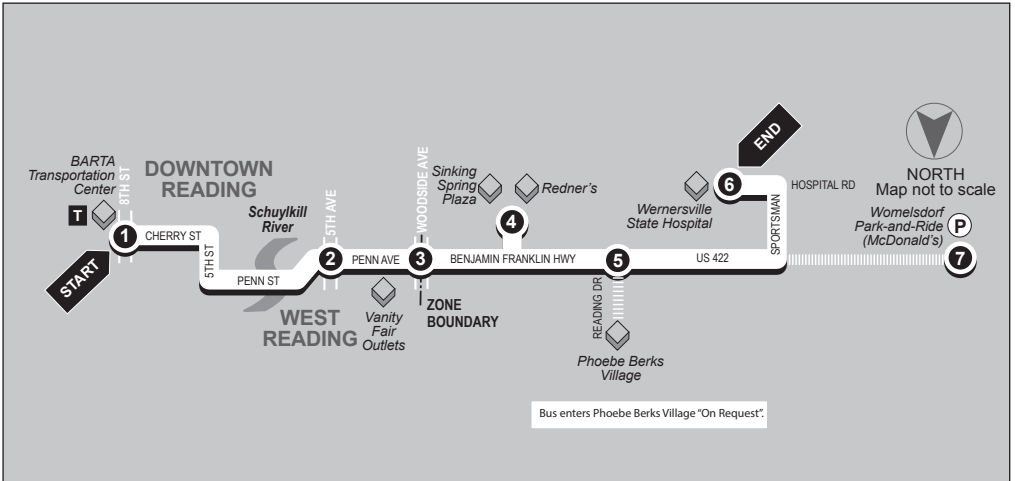

## Eastbound

Wernersville State Hospital to BARTA Transportation Center

**Service to:** Womelsdorf Park-N-Ride • Wernersville Hospital • Phoebe Berks Village • Redners • Sinking Spring Plaza • Vanity Fair Outlets • West Reading

**7**

Womelsdorf Park-N-Ride (McDonald's)

**8**

**BUS STARTS**  
Wernersville State Hospital

**9**

**Bus Leaves**  
Phoebe Berks Village  
Rt. 422 & Reading Dr.

**10**

**Bus Leaves**  
Sinking Spring Plaza

# ROUTE 14 WERNERSVILLE VIA SINKING SPRING SATURDAY

## Westbound

BARTA Transportation Center to Wernersville State Hospital

**Service to:** West Reading • Vanity Fair Outlets • Sinking Spring Plaza • Redners  
Phoebe Berks Village • Wernersville Hospital • Womelsdorf Park-N-Ride