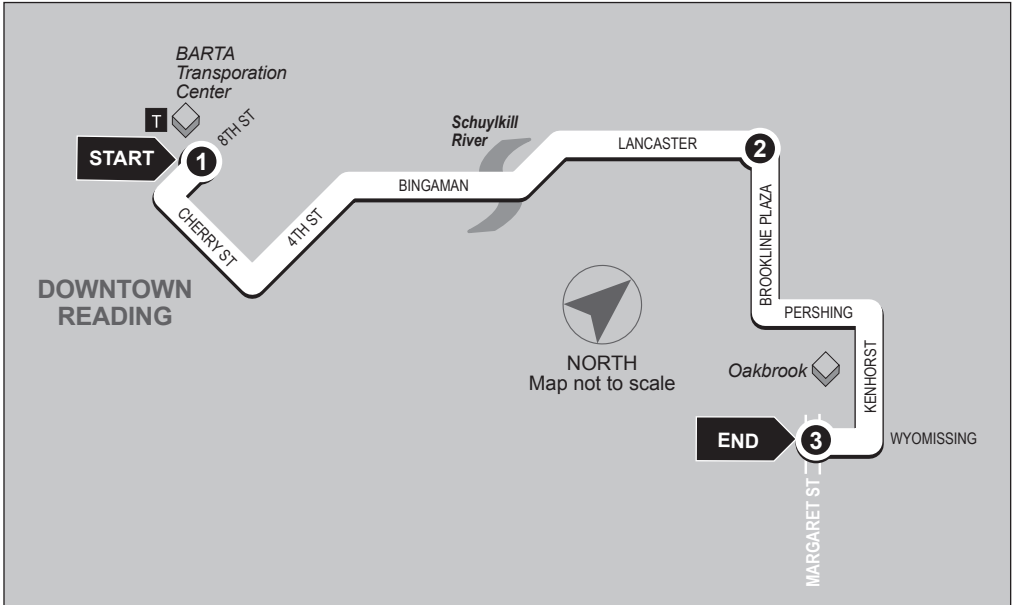

# 10 ROUTE

## Northbound

Wyomissing Blvd and Margaret St to BARTA Transportation Center

**Service to:** Oakbrook • Brookline Plaza • Lancaster Ave • South Reading

**3**  
**BUS STARTS**  
 E Wyomissing Blvd  
 and Margaret St

# ROUTE 10

## Southbound

BARTA Transportation Center to Wyomissing Blvd and Margaret St

**Service to:** South Reading • Lancaster Ave • Brookline Plaza • Oakbrook

**1**

**BUS STARTS**  
BARTA  
Transportation Ctr

**2**