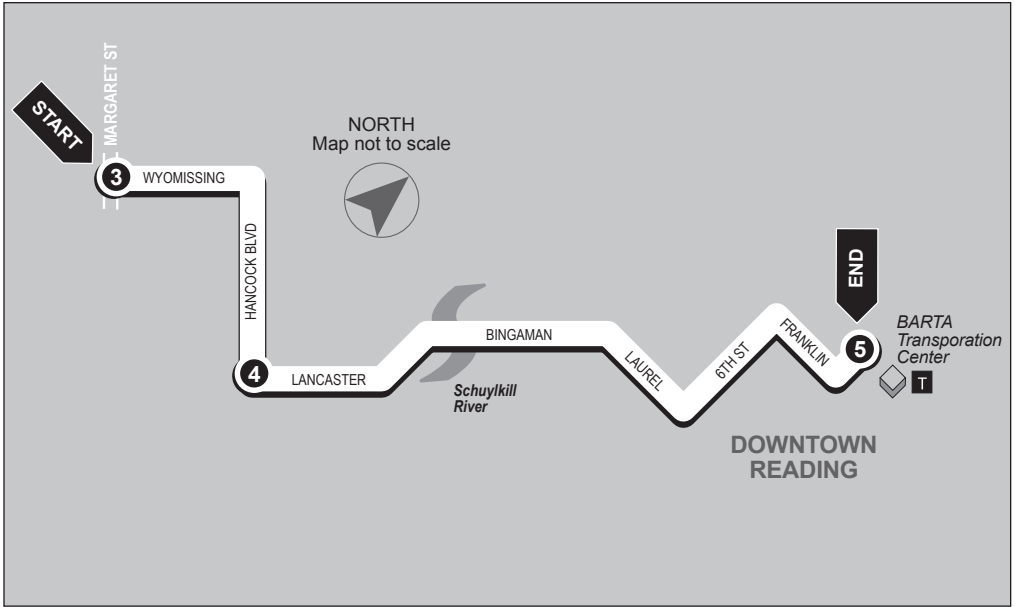

# 10 ROUTE

## Northbound

Wyomissing Blvd and Margaret St to BARTA Transportation Center

**Service to:** Oakbrook • Brookline Plaza • Lancaster Ave • South Reading

**3**  
**BUS STARTS**  
 E Wyomissing Blvd  
 and Margaret St

# ROUTE 10

**Bus Leaves**  
Brookline Plaza  
and Lancaster Ave

**3**

**BUS ENDS**  
E Wyomissing Blvd  
and Margaret St