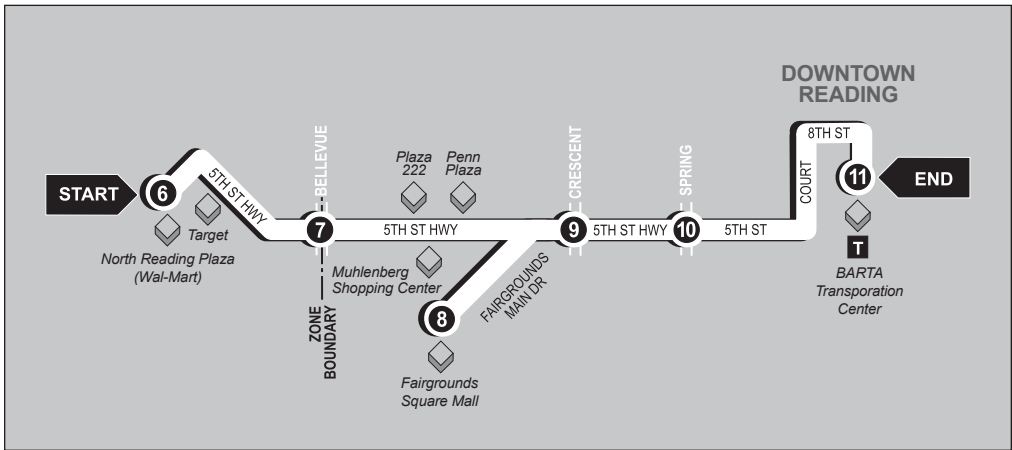

# 1 ROUTE

## Southbound

North Reading Plaza to BARTA Transportation Center

**Service to:** Wal-Mart • North Reading Plaza • Target • Muhlenberg Shop. Ctr • Plaza 222 • Penn Plaza • Fairgrounds Sq. Mall

- 6**  
**BUS STARTS**  
 North Reading Plaza  
 (Wal-Mart)
- 7**  
**Bus Leaves**  
 5th St and  
 Bellevue Ave
- 8**  
**Bus Leaves**  
 Fairgrounds  
 Sq Mall  
 (Bosco's)
- 9**  
**Bus Leaves**  
 5th St and  
 Crescent Ave
- 10**  
**Bus Leaves**  
 5th St.  
 and Spring St.
- 11**  
**BUS ENDS**  
 BARTA  
 Transportation Ctr

# ROUTE 1 TEMPLE VIA 5TH ST - WEEKDAYS

## Northbound

BARTA Transportation Center to North Reading Plaza

**Service to:** Fairgrounds Sq. Mall • Penn Plaza • Plaza 222 • Muhlenberg Shop. Ctr  
Target • North Reading Plaza • Wal-Mart

1	2	3	4	5	6
<b>BUS STARTS</b> BARTA Transportation Ctr	<b>Bus Leaves</b> 5th St and Spring St	<b>Bus Leaves</b> 5th St and Crescent Ave	<b>Bus Leaves</b> Fairgrounds Sq Mall (Boscov's)	<b>Bus Leaves</b> 5th St and Bellevue Ave	<b>BUS ENDS</b> North Reading Plaza (Wal-Mart)