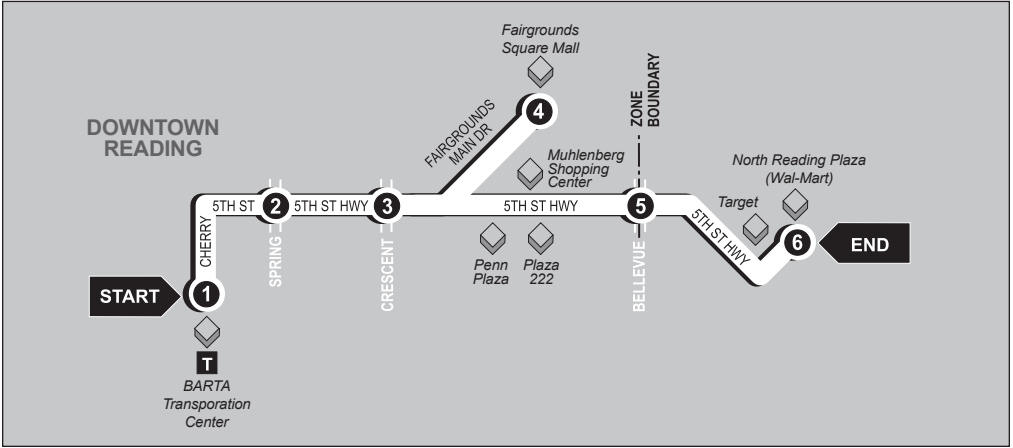

## Southbound

North Reading Plaza to BARTA Transportation Center

**Service to:** Wal-Mart • North Reading Plaza • Target • Muhlenberg Shop. Ctr • Plaza 222 • Penn Plaza • Fairgrounds Sq. Mall

- 6**  
**BUS STARTS**  
 North Reading Plaza  
 (Wal-Mart)
- 7**  
**Bus Leaves**  
 5th St and  
 Bellevue Ave
- 8**  
**Bus Leaves**  
 Fairgrounds  
 Sq Mall  
 (Bosco's)
- 9**  
**Bus Leaves**  
 5th St and  
 Crescent Ave
- 10**  
**Bus Leaves**  
 5th St.  
 and Spring St.
- 11**  
**BUS ENDS**  
 BARTA  
 Transportation Ctr

# ROUTE 1 TEMPLE VIA 5TH ST - WEEKDAYS

## Northbound

BARTA Transportation Center to North Reading Plaza

**Service to:** Fairgrounds Sq. Mall • Penn Plaza • Plaza 222 • Muhlenberg Shop. Ctr  
Target • North Reading Plaza • Wal-Mart

1	2	3	4	5	6
<b>BUS STARTS</b> BARTA Transportation Ctr	<b>Bus Leaves</b> 5th St and Spring St	<b>Bus Leaves</b> 5th St and Crescent Ave	<b>Bus Leaves</b> Fairgrounds Sq Mall (Boscov's)	<b>Bus Leaves</b> 5th St and Bellevue Ave	<b>BUS ENDS</b> North Reading Plaza (Wal-Mart)