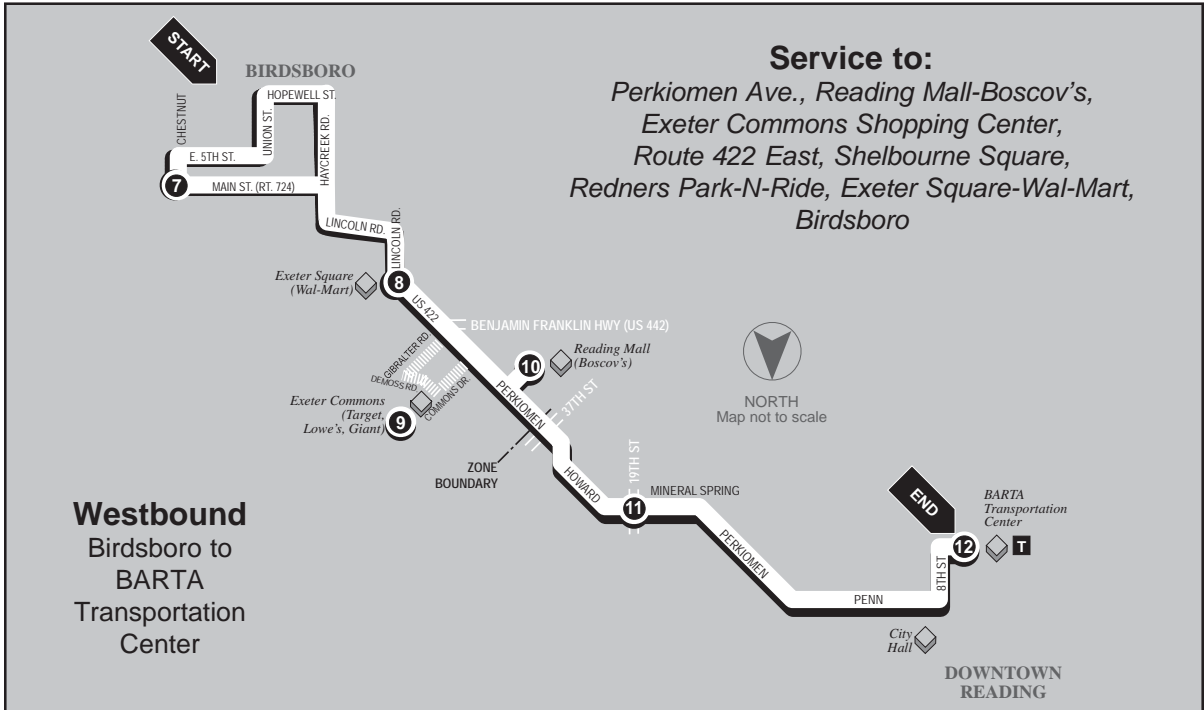

- 1**  
BUS STARTS at BARTA Transportation Center
- 2**  
Bus Leaves from 19th St. and Perkiomen Av.
- 3**  
Bus Leaves from Reading Mall (Boscov's)
- 4**  
Bus Leaves from Exeter Commons
- 5**  
Bus Leaves from Shelbourne Square Shopping Center
- 6**  
Bus Leaves from Exeter Square (Wal-Mart)
- 7**  
BUS ENDS at Birdsboro

# ROUTE 8

**Westbound**  
Birdsboro to  
BARTA  
Transportation  
Center

**Service to:**  
Perkiomen Ave., Reading Mall-Boscov's,  
Exeter Commons Shopping Center,  
Route 422 East, Shelbourne Square,  
Redners Park-N-Ride, Exeter Square-Wal-Mart,  
Birdsboro

# REIFFTON/ SHELBOURNE SQ.- SATURDAYS

1	2	3	4	5
<b>BUS STARTS</b> at BARTA Transportation Center	<b>Bus Leaves</b> from 19th St. and Perkiomen Av.	<b>Bus Leaves</b> from Reading Mall (Boscov's)	<b>Bus Leaves</b> from Shelbourne Square	<b>BUS ENDS</b> at Exeter Square (Wal-Mart)

# REIFFTON/ SHELBOURNE SQ.- SATURDAYS

**ROUTE 8**

5	6	7	8	9
<b>BUS STARTS</b> at Exeter Square (Wal-Mart)	<b>Bus Leaves</b> from Exeter Commons	<b>Bus Leaves</b> from Reading Mall (Boscov's)	<b>Bus Leaves</b> from 19th St. and Perkiomen Av.	<b>BUS ENDS</b> at BARTA Transportation Center