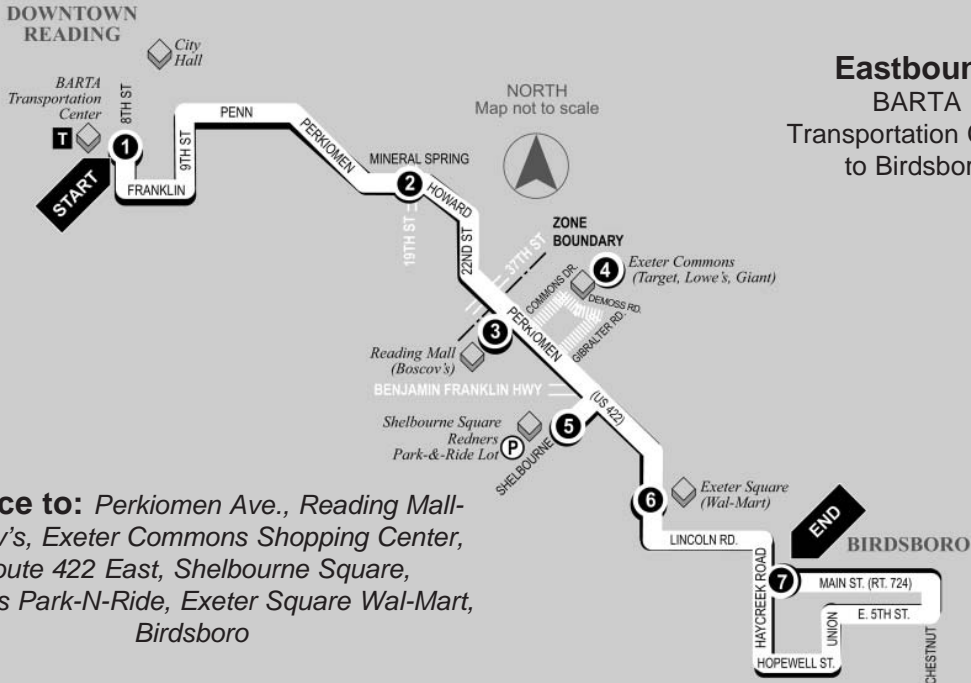

**REIFFTON/ BIRDSBORO- WEEKDAYS ONLY**

**Service to:** Perkiomen Ave., Reading Mall-Boscov's, Exeter Commons Shopping Center, Route 422 East, Shelbourne Square, Redners Park-N-Ride, Exeter Square Wal-Mart, Birdsboro

- 1**  
BUS STARTS at BARTA Transportation Center
- 2**  
Bus Leaves from 19th St. and Perkiomen Av.
- 3**  
Bus Leaves from Reading Mall (Boscov's)
- 4**  
Bus Leaves from Exeter Commons
- 5**  
Bus Leaves from Shelbourne Square Shopping Center
- 6**  
Bus Leaves from Exeter Square (Wal-Mart)
- 7**  
BUS ENDS at Birdsboro

# ROUTE 8

**Westbound**  
Birdsboro to  
BARTA  
Transportation  
Center

**Service to:**  
Perkiomen Ave., Reading Mall-Boscov's,  
Exeter Commons Shopping Center,  
Route 422 East, Shelbourne Square,  
Redners Park-N-Ride, Exeter Square-Wal-Mart,  
Birdsboro

# REIFFTON/ SHELBOURNE SQ.- SATURDAYS

**ROUTE 8**

5	6	7	8	9
<b>BUS STARTS</b> at Exeter Square (Wal-Mart)	<b>Bus Leaves</b> from Exeter Commons	<b>Bus Leaves</b> from Reading Mall (Boscov's)	<b>Bus Leaves</b> from 19th St. and Perkiomen Av.	<b>BUS ENDS</b> at BARTA Transportation Center