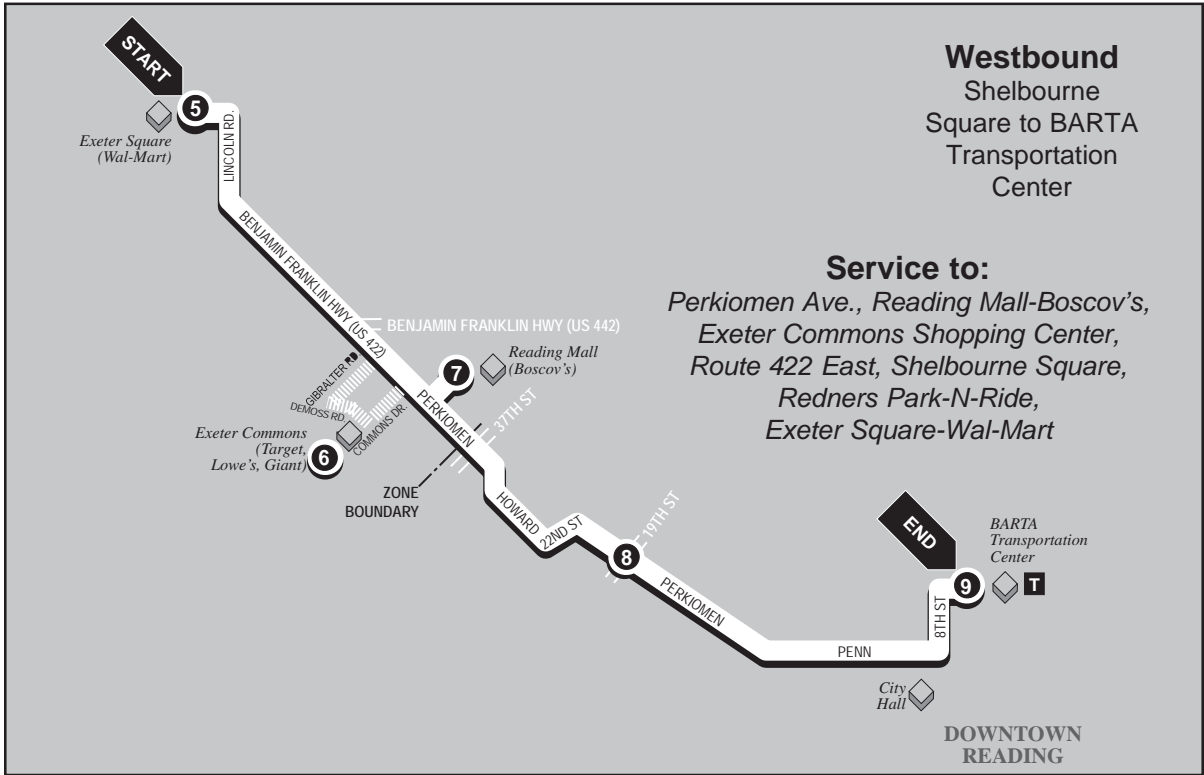

# ROUTE 8

**Westbound**  
Birdsboro to  
BARTA  
Transportation  
Center

**Service to:**  
Perkiomen Ave., Reading Mall-Boscov's,  
Exeter Commons Shopping Center,  
Route 422 East, Shelbourne Square,  
Redners Park-N-Ride, Exeter Square-Wal-Mart,  
Birdsboro

<b>7</b>	<b>8</b>	<b>9</b>	<b>10</b>	<b>11</b>	<b>12</b>
<b>BUS STARTS</b> at Birdsboro	<b>Bus Leaves</b> from Exeter Square (Wal-Mart)	<b>Bus Leaves</b> from Exeter Commons	<b>Bus Leaves</b> from Reading Mall (Boscov's)	<b>Bus Leaves</b> from 19th St. and Perkiomen Av.	<b>BUS ENDS</b> at BARTA Transportation Center

# REIFFTON/ SHELBOURNE SQ.- SATURDAYS

1	2	3	4	5
<b>BUS STARTS</b> at BARTA Transportation Center	<b>Bus Leaves</b> from 19th St. and Perkiomen Av.	<b>Bus Leaves</b> from Reading Mall (Boscov's)	<b>Bus Leaves</b> from Shelbourne Square	<b>BUS ENDS</b> at Exeter Square (Wal-Mart)

# REIFFTON/ SHELBOURNE SQ.- SATURDAYS

**ROUTE 8**

5	6	7	8	9
<b>BUS STARTS</b> at Exeter Square (Wal-Mart)	<b>Bus Leaves</b> from Exeter Commons	<b>Bus Leaves</b> from Reading Mall (Boscov's)	<b>Bus Leaves</b> from 19th St. and Perkiomen Av.	<b>BUS ENDS</b> at BARTA Transportation Center