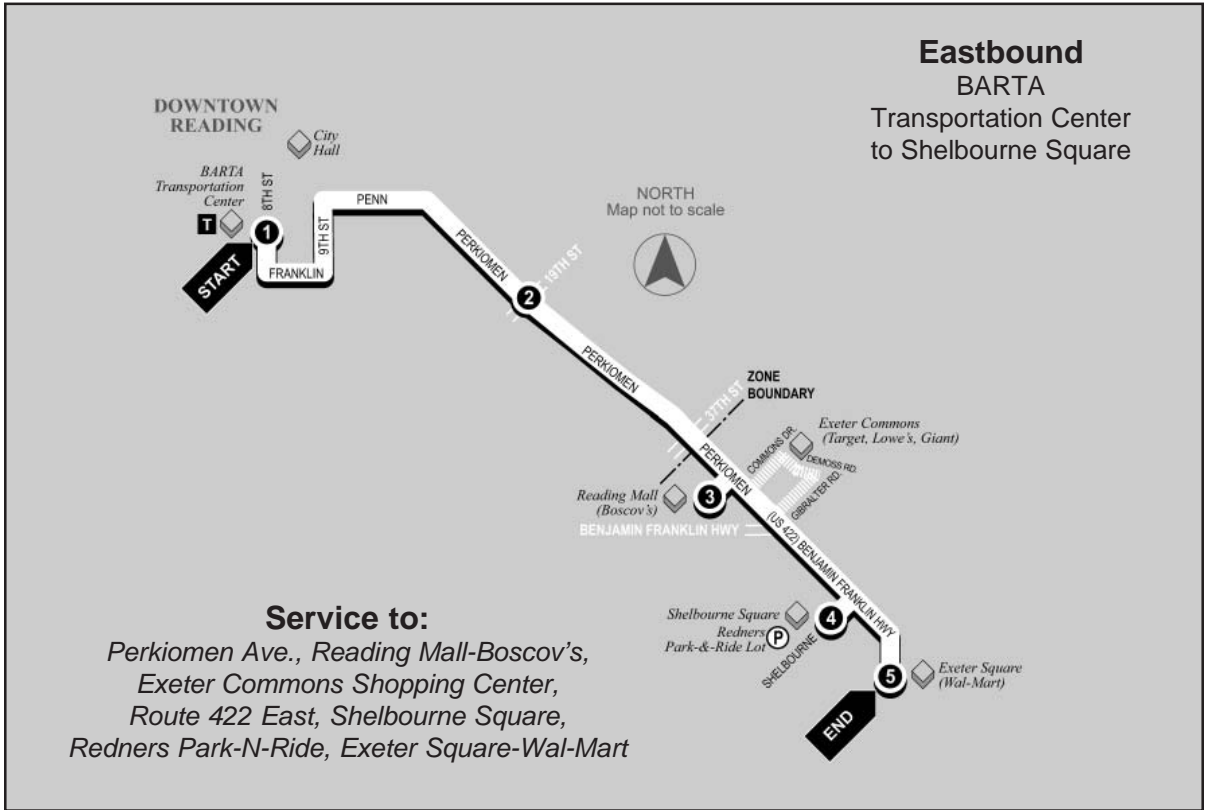

# ROUTE 8

**Westbound**  
Birdsboro to  
BARTA  
Transportation  
Center

**Service to:**  
Perkiomen Ave., Reading Mall-Boscov's,  
Exeter Commons Shopping Center,  
Route 422 East, Shelbourne Square,  
Redners Park-N-Ride, Exeter Square-Wal-Mart,  
Birdsboro

<b>7</b>	<b>8</b>	<b>9</b>	<b>10</b>	<b>11</b>	<b>12</b>
<b>BUS STARTS</b> at Birdsboro	<b>Bus Leaves</b> from Exeter Square (Wal-Mart)	<b>Bus Leaves</b> from Exeter Commons	<b>Bus Leaves</b> from Reading Mall (Boscov's)	<b>Bus Leaves</b> from 19th St. and Perkiomen Av.	<b>BUS ENDS</b> at BARTA Transportation Center

# REIFFTON/ SHELBOURNE SQ.- SATURDAYS

1	2	3	4	5
<b>BUS STARTS</b> at BARTA Transportation Center	<b>Bus Leaves</b> from 19th St. and Perkiomen Av.	<b>Bus Leaves</b> from Reading Mall (Boscov's)	<b>Bus Leaves</b> from Shelbourne Square	<b>BUS ENDS</b> at Exeter Square (Wal-Mart)

# REIFFTON/ SHELBOURNE SQ.- SATURDAYS

**ROUTE 8**

5	6	7	8	9
<b>BUS STARTS</b> at Exeter Square (Wal-Mart)	<b>Bus Leaves</b> from Exeter Commons	<b>Bus Leaves</b> from Reading Mall (Boscov's)	<b>Bus Leaves</b> from 19th St. and Perkiomen Av.	<b>BUS ENDS</b> at BARTA Transportation Center