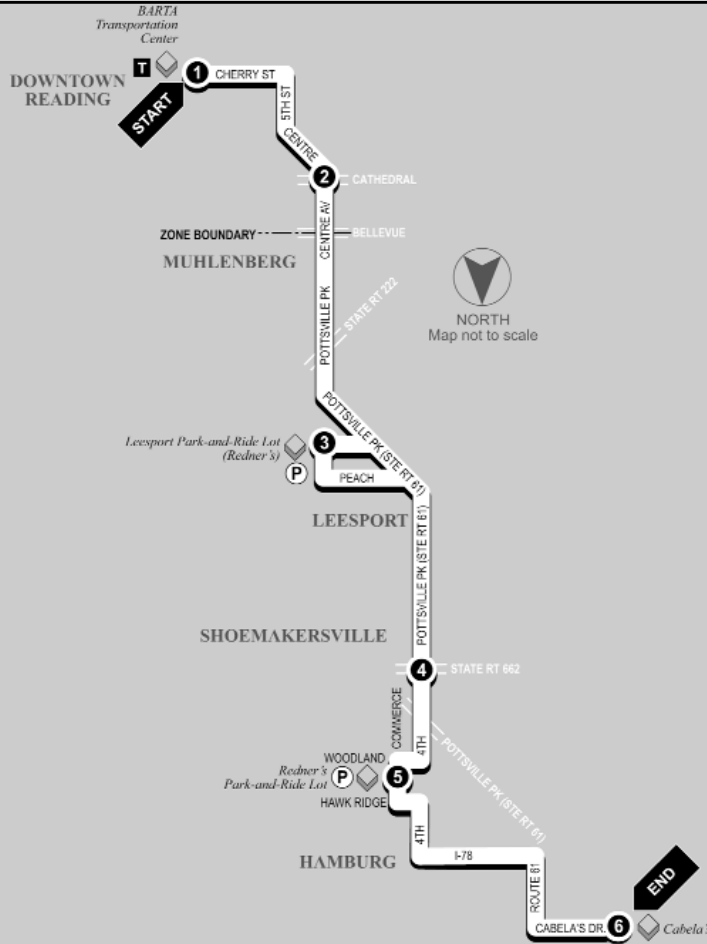

**ROUTE  
20**

**ROUTE 61/ HAMBURG**

**Northbound**  
BARTA  
Transportation  
Center to  
Leesport/  
Hamburg

**Service to:**  
*Route 61 North*  
*Leesport Redner's  
Park-n-Ride*  
*Shoemakersville  
Hamburg*  
*Redner's Park-n-Ride*  
*Cabela's*

<b>1</b>	<b>2</b>	<b>3</b>	<b>4</b>	<b>5</b>	<b>6</b>
<b>BUS STARTS</b> at BARTA Transportation Center	<b>Bus Leaves</b> from Centre St. and Cathedral Av.	<b>Bus Leaves</b> from Leesport (Redner's) Park-n-Ride	<b>Bus Leaves</b> from Shoemakersville - Route 61 and Route 662	<b>Bus Leaves</b> from Hamburg - Redner's Park-n-Ride	<b>BUS ENDS</b> at Cabela's

# ROUTE 61/ HAMBURG

ROUTE  
**20**

**Southbound**  
Leesport/  
Hamburg  
to  
BARTA  
Transportation  
Center

**Service to:**  
Route 61 North  
Leesport Redner's  
Park-n-Ride  
Shoemakersville  
Hamburg  
Redner's Park-n-Ride  
Cabela's

**6**  
**BUS**  
**STARTS**  
at  
Cabela's

**7**  
**Bus**  
**Leaves**  
from  
Hamburg -  
Redner's  
Park-n-Ride

**8**  
**Bus**  
**Leaves**  
from  
Shoemakers-  
ville  
Route 61 & 662

**9**  
**Bus**  
**Leaves**  
from  
Leesport  
(Redner's)  
Park-n-Ride