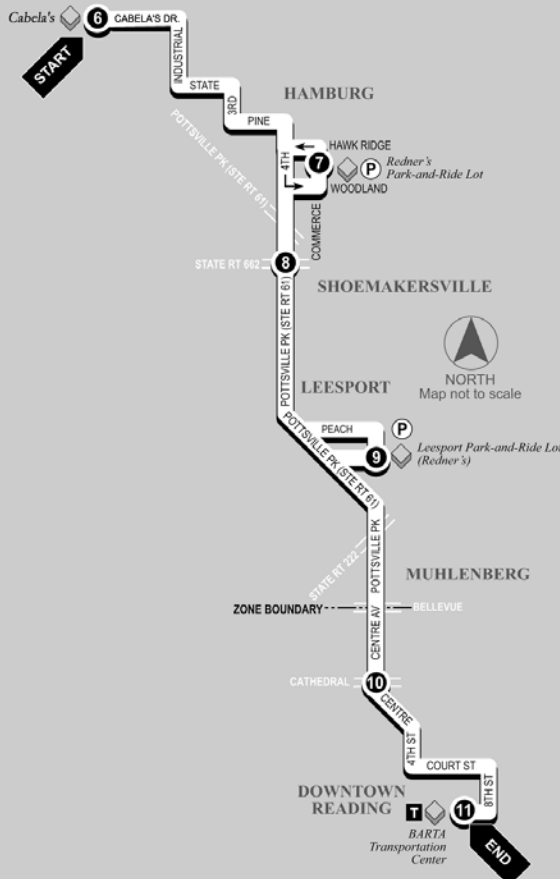

**ROUTE  
20**

**ROUTE 61/ HAMBURG**

**Northbound**  
BARTA  
Transportation  
Center to  
Leesport/  
Hamburg

**Service to:**  
*Route 61 North*  
*Leesport Redner's  
Park-n-Ride*  
*Shoemakersville  
Hamburg*  
*Redner's Park-n-Ride*  
*Cabela's*

<b>1</b>	<b>2</b>	<b>3</b>	<b>4</b>	<b>5</b>	<b>6</b>
<b>BUS STARTS</b> at BARTA Transportation Center	<b>Bus Leaves</b> from Centre St. and Cathedral Av.	<b>Bus Leaves</b> from Leesport (Redner's) Park-n-Ride	<b>Bus Leaves</b> from Shoemakersville - Route 61 and Route 662	<b>Bus Leaves</b> from Hamburg - Redner's Park-n-Ride	<b>BUS ENDS</b> at Cabela's

# ROUTE 61/ HAMBURG

ROUTE  
**20**

**Southbound**  
Leesport/  
Hamburg  
to  
BARTA  
Transportation  
Center

**Service to:**  
Route 61 North  
Leesport Redner's  
Park-n-Ride  
Shoemakersville  
Hamburg  
Redner's Park-n-Ride  
Cabela's

**6**  
**BUS**  
**STARTS**  
at  
Cabela's

**7**  
**Bus**  
**Leaves**  
from  
Hamburg -  
Redner's  
Park-n-Ride

**8**  
**Bus**  
**Leaves**  
from  
Shoemakers-  
ville  
Route 61 & 662

**9**  
**Bus**  
**Leaves**  
from  
Leesport  
(Redner's)  
Park-n-Ride