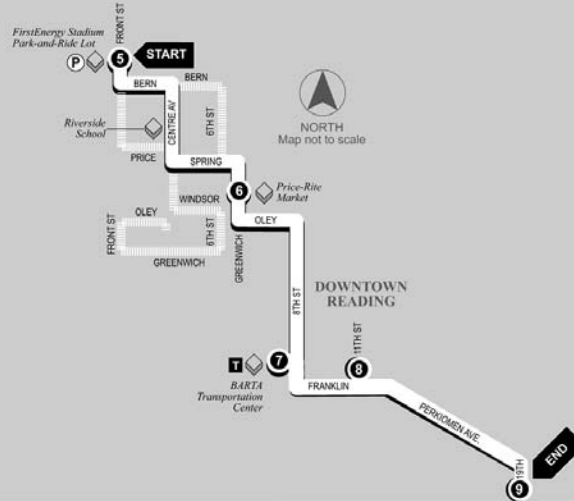

School Trips: A- Bus travels to school via regular route to 6th St. to Windsor St. to 5th St. to Greenwich St. to N. Front St. to Perry St. to Centre St. to school.
B- Bus starts at 7:50 am at 5th & Spring St. and travels 5th St. to Bern St. to Centre Av. to School.

**ROUTE
19**

**RIVERSIDE/ FIRSTENERGY STADIUM/
COTTON ST. VIA BTC- SATURDAYS**

1 BUS STARTS at 19th St. and Cotton St.	2 Bus Leaves from 9th St. and Cotton St.	3 Bus Leaves from BARTA Transportation Center	4 Bus Leaves from Reading Outlet Station/ Price-Rite	5 BUS ENDS at FirstEnergy Stadium Park-and-Ride
---	--	---	--	---

RIVERSIDE/ FIRSTENERGY STADIUM/ COTTON ST. VIA BTC- WEEKDAYS

ROUTE
19

Southbound

FirstEnergy Stadium
Stadium
(Park-n-Ride)
to 19th St. and
Cotton St.

Service to:

FirstEnergy
Park-n-Ride
Riverside School
Price-Rite Market
Downtown Reading
Cotton Street

School Trips (Operates only when Riverside School is in session.): A- Bus departs Riverside School at 3:15 pm on Centre Av. and travels via Pike to Front to Bern to 6th to Spring. Trip ends at 6th & Spring St. B- Bus departs Riverside School at 3:30 pm on Centre Av. and travels via Centre Av. to Windsor to 6th St. to Greenwich to Front to Oley. Trip ends at 5th & Oley.