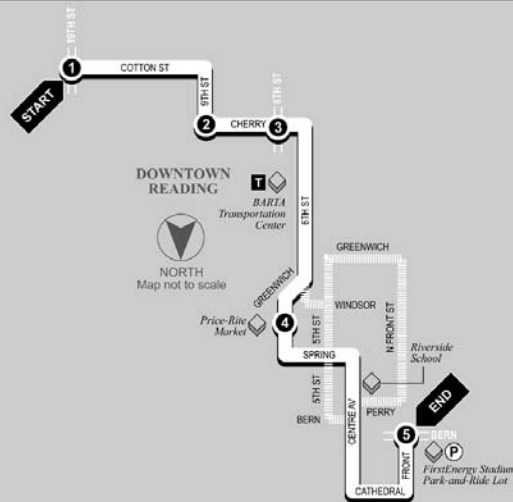

**ROUTE
19**

**RIVERSIDE/ FIRSTENERGY STADIUM/
COTTON ST. VIA BTC- WEEKDAYS**

Northbound

19th St. and
Cotton St. to
FirstEnergy
Stadium
(Park-n-Ride)

Service to:

- FirstEnergy
Park-n-Ride*
- Riverside School*
- Price-Rite Market*
- Downtown Reading*
- Cotton Street*

1
BUS
STARTS
at
19th St. and
Cotton St.

2
Bus
Leaves
from
9th St. and
Cotton St.

3
Bus
Leaves
from BARTA
Transportation
Center

4
Bus
Leaves
from Reading Outlet
Station/
Price-Rite

5
BUS
ENDS
at FirstEnergy
Stadium
Park-and-Ride

School Trips: A- Bus travels to school via regular route to 6th St. to Windsor St. to 5th St. to Greenwich St. to N. Front St. to Perry St. to Centre St. to school.
B- Bus starts at 7:50 am at 5th & Spring St. and travels 5th St. to Bern St. to Centre Av. to School.

RIVERSIDE/ FIRSTENERGY STADIUM/ COTTON ST. VIA BTC- WEEKDAYS

ROUTE
19

Southbound

FirstEnergy Stadium
Stadium
(Park-n-Ride)
to 19th St. and
Cotton St.

Service to:

FirstEnergy
Park-n-Ride
Riverside School
Price-Rite Market
Downtown Reading
Cotton Street