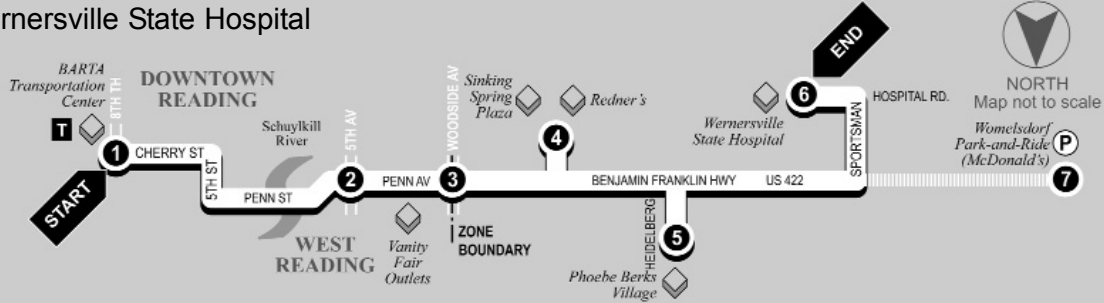

**ROUTE
14**

WERNERSVILLE via SINKING SPRING-WEEKDAYS

Westbound

BARTA Transportation Center to
Wernersville State Hospital

Service to: West Reading, Vanity Fair Outlets, Sinking Spring Plaza, Redner's, Phoebe Berks Village, Wernersville Hospital, Womelsdorf Park-n-Ride (McDonald's)

1	2	3	4	5	6	7
BUS STARTS at BARTA Transportation Center	Bus Leaves from 5th Av. and Penn Av.	Bus Leaves from Penn Av. and Woodside Av.	Bus Leaves from Sinking Spring Plaza	Bus Leaves from Phoebe Berks Village	BUS ENDS at Wernersville State Hospital	Womelsdorf Park-and-Ride (McDonald's)

WERNERSVILLE via SINKING SPRING-WEEKDAYS

ROUTE
14

Eastbound

Wernersville State
Hospital to BARTA
Transportation Center

Service to:

West Reading, Vanity Fair Outlets, Sinking Spring Plaza, Redner's, Phoebe Berks Village, Wernersville Hospital, Womelsdorf Park-n-Ride

WERNERSVILLE via SINKING SPRING- SATURDAY

ROUTE
14

7

Womelsdorf
Park-and-Ride
(McDonald's)

8

BUS
STARTS
at
Wernersville
State Hospital

9

Bus
Leaves
from
Phoebe
Berks Village