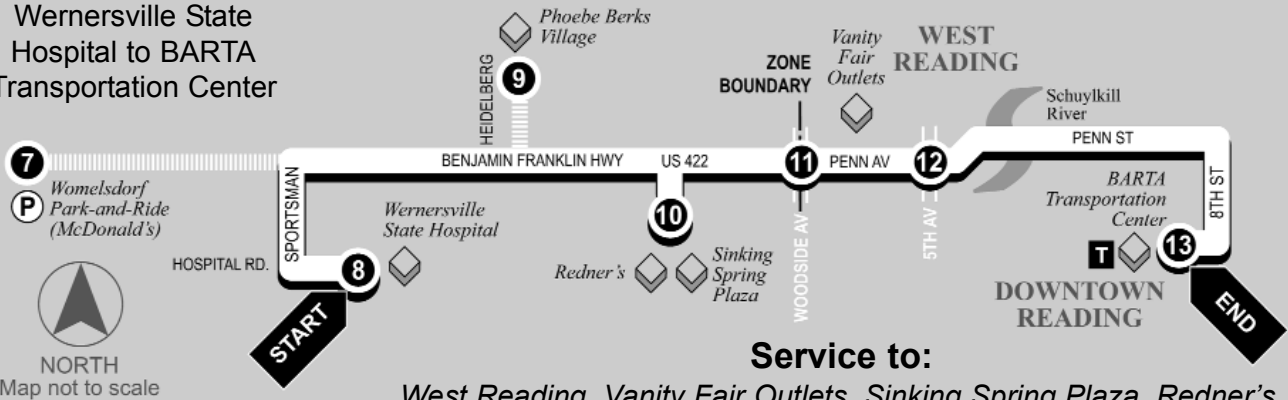

4

**Bus
Leaves**
from
Sinking Spring
Plaza

5

**Bus
Leaves**
from
Phoebe Berks
Village

6

**BUS
ENDS**
at
Wernersville
State Hospital

7

Womelsdorf
Park-and-Ride
(McDonald's)

WERNERSVILLE via SINKING SPRING-WEEKDAYS

ROUTE
14

Eastbound

Wernersville State
Hospital to BARTA
Transportation Center

Service to:

West Reading, Vanity Fair Outlets, Sinking Spring Plaza, Redner's, Phoebe Berks Village, Wernersville Hospital, Womelsdorf Park-n-Ride

WERNERSVILLE via SINKING SPRING- SATURDAY

ROUTE
14

7

Womelsdorf
Park-and-Ride
(McDonald's)

8

BUS
STARTS
at
Wernersville
State Hospital

9

Bus
Leaves
from
Phoebe
Berks Village