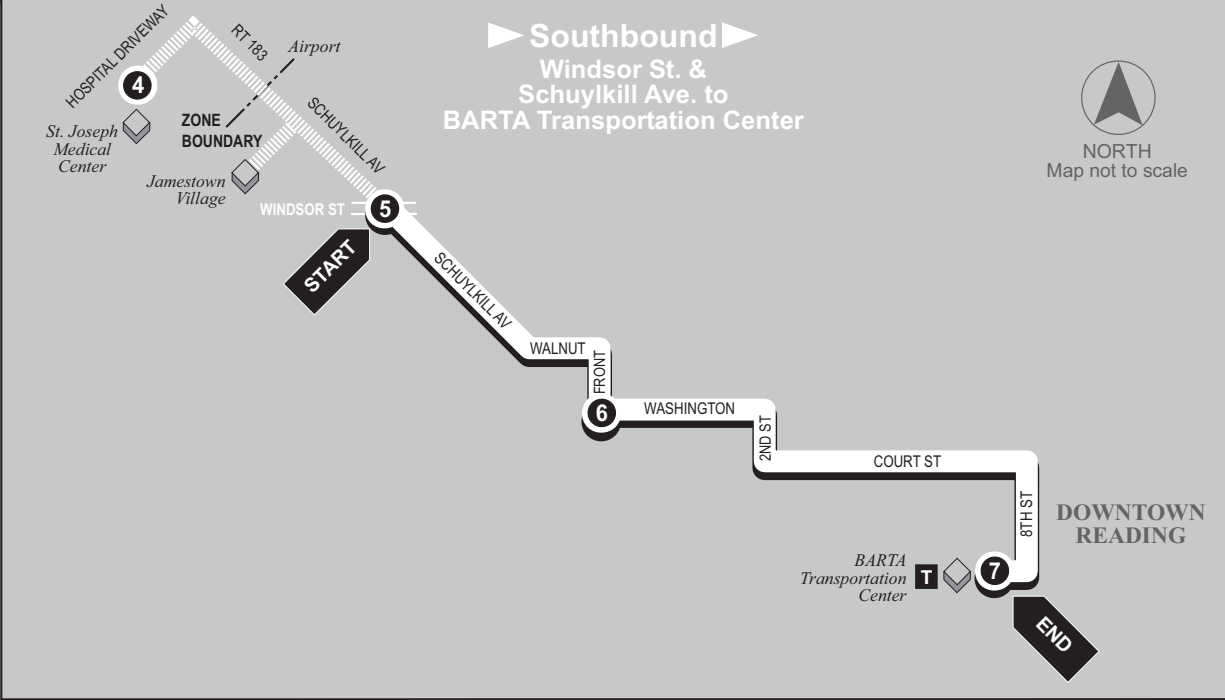

BARTA Transportation Center to
Windsor St. &
Schuylkill Ave.

1	2	3	4	1	2	3	4
BUS STARTS at BARTA Transportation Center	Bus Leaves from Front St. and Washington St.	BUS ENDS at Windsor St. and Schuylkill Av.	Does Bus serve St. Joseph Medical Center?	BUS STARTS at BARTA Transportation Center	Bus Leaves from Front St. and Washington St.	BUS ENDS at Windsor St. and Schuylkill Av.	Does Bus serve St. Joseph Medical Center?

4	5	6	7	4	5	6	7
Does Bus serve St. Joseph Medical Center?	BUS STARTS at Windsor St. and Schuylkill Av.	Bus Leaves from Front St. and Washington St.	BUS ENDS at BARTA Transportation Center	Does Bus serve St. Joseph Medical Center?	BUS STARTS at Windsor St. and Schuylkill Av.	Bus Leaves from Front St. and Washington St.	BUS ENDS at BARTA Transportation Center

Ⓝ Bus serves Jamestown Village.