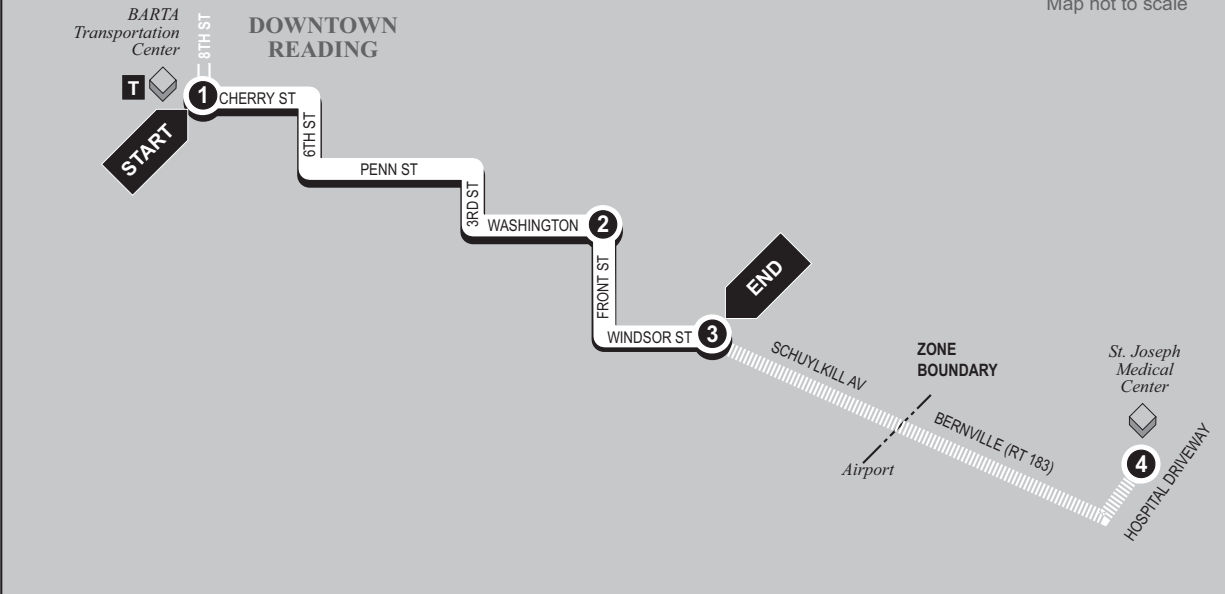

BARTA Transportation Center to
Windsor St. &
Schuylkill Ave.

1	2	3	4	1	2	3	4
BUS STARTS at BARTA Transportation Center	Bus Leaves from Front St. and Washington St.	BUS ENDS at Windsor St. and Schuylkill Av.	Does Bus serve St. Joseph Medical Center?	BUS STARTS at BARTA Transportation Center	Bus Leaves from Front St. and Washington St.	BUS ENDS at Windsor St. and Schuylkill Av.	Does Bus serve St. Joseph Medical Center?

4	5	6	7	4	5	6	7
Does Bus serve St. Joseph Medical Center?	BUS STARTS at Windsor St. and Schuylkill Av.	Bus Leaves from Front St. and Washington St.	BUS ENDS at BARTA Transportation Center	Does Bus serve St. Joseph Medical Center?	BUS STARTS at Windsor St. and Schuylkill Av.	Bus Leaves from Front St. and Washington St.	BUS ENDS at BARTA Transportation Center

Ⓝ Bus serves Jamestown Village.