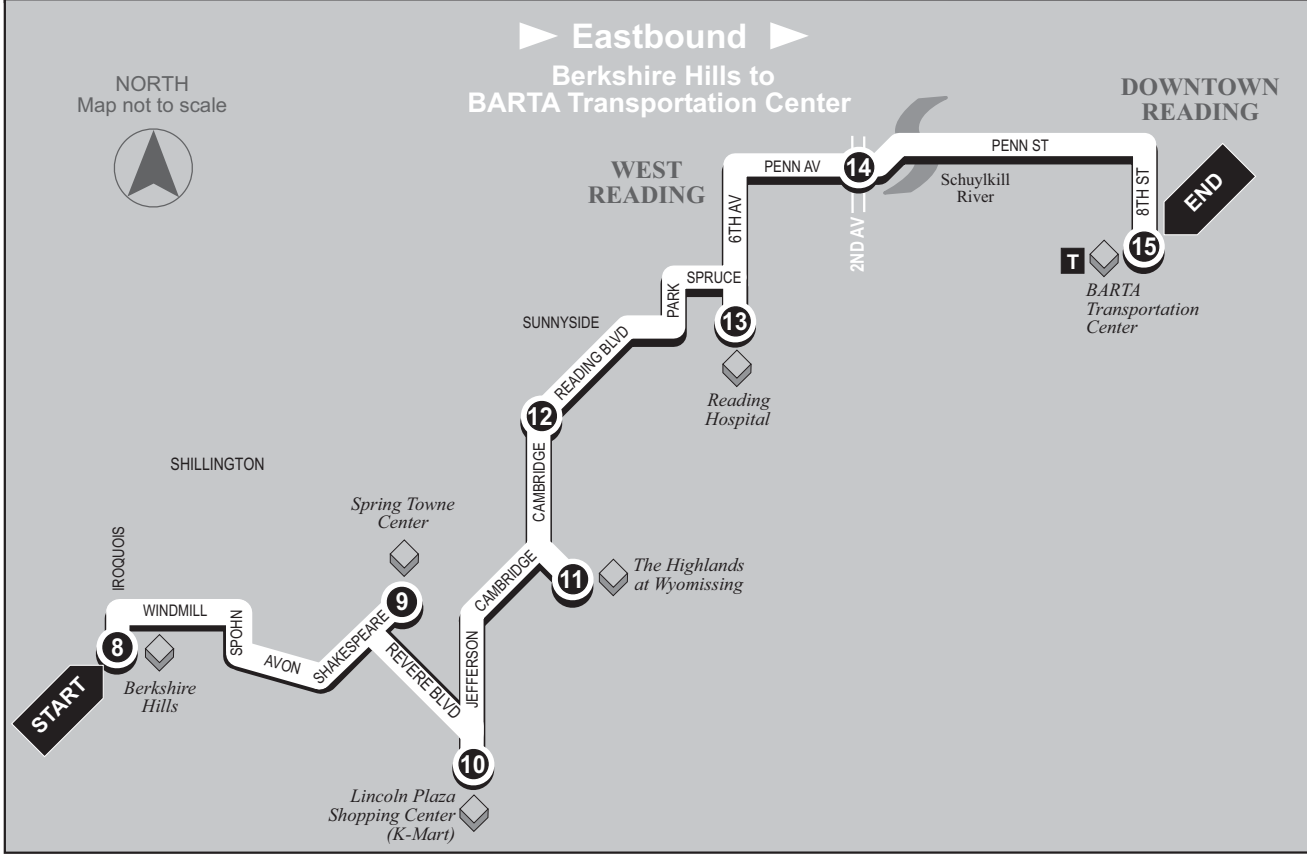

▶ Westbound ▶

BARTA Transportation Center to
Berkshire Hills

- | | | | | | | | |
|--|---|---|--|--|---|--|---|
| 1 | 2 | 3 | 4 | 5 | 6 | 7 | 8 |
| BUS STARTS at BARTA Transportation Center | Bus Leaves from 2nd Av. and Penn Av. | Bus Leaves from Reading Hospital (Main Entrance) | Bus Leaves from Reading Blvd. and Cambridge Av. | Bus Leaves from The Highlands at Wyomissing | Bus Leaves from Lincoln Plaza Shopping Center (K-Mart) | Bus Leaves from Spring Towne Center | BUS ENDS at Berkshire Hills |

- 8**

BUS STARTS
at
Berkshire Hills
- 9**

Bus Leaves
from
Spring Towne Center
- 10**

Bus Leaves
from
Lincoln Plaza Shopping Center (K-Mart)
- 11**

Bus Leaves
from
The Highlands at Wyomissing
- 12**

Bus Leaves
from
Reading Blvd. and Cambridge Av.
- 13**

Bus Leaves
from
Reading Hospital (Main Entrance)
- 14**

Bus Leaves
from
2nd Av. and Penn Av.
- 15**

BUS ENDS
at
BARTA Transportation Center

WEEKDAYS

| | | | | | | | | |
|------|-----------|-------|-------|-------|-------|-------|-------|-------|
| | A.M. 6:15 | 6:20 | 6:26 | 6:32 | 6:36 | 6:41 | 6:46 | 7:00 |
| | 7:00 | 7:05 | 7:11 | 7:17 | 7:21 | 7:26 | 7:31 | 7:45 |
| | 7:45 | 7:50 | 7:56 | 8:02 | 8:06 | 8:11 | 8:16 | 8:30 |
| | 8:30 | 8:35 | 8:41 | 8:47 | 8:51 | 8:56 | 9:01 | 9:15 |
| | 9:15 | 9:20 | 9:26 | 9:32 | 9:36 | 9:41 | 9:46 | 10:00 |
| | 10:45 | 10:50 | 10:56 | 11:02 | 11:06 | 11:11 | 11:16 | 11:30 |
| P.M. | 12:15 | 12:20 | 12:26 | 12:32 | 12:36 | 12:41 | 12:46 | 1:00 |
| | 1:45 | 1:50 | 1:56 | 2:02 | 2:06 | 2:11 | 2:16 | 2:30 |
| | 3:15 | 3:20 | 3:26 | 3:32 | 3:36 | 3:41 | 3:46 | 4:00 |
| | 4:45 | 4:50 | 4:56 | 5:02 | 5:06 | 5:11 | 5:16 | 5:30 |
| | 5:30 | 5:35 | 5:41 | 5:47 | 5:51 | 5:56 | 6:01 | 6:15 |
| | 6:15 | 6:20 | 6:26 | 6:32 | 6:36 | 6:41 | 6:46 | 7:00 |