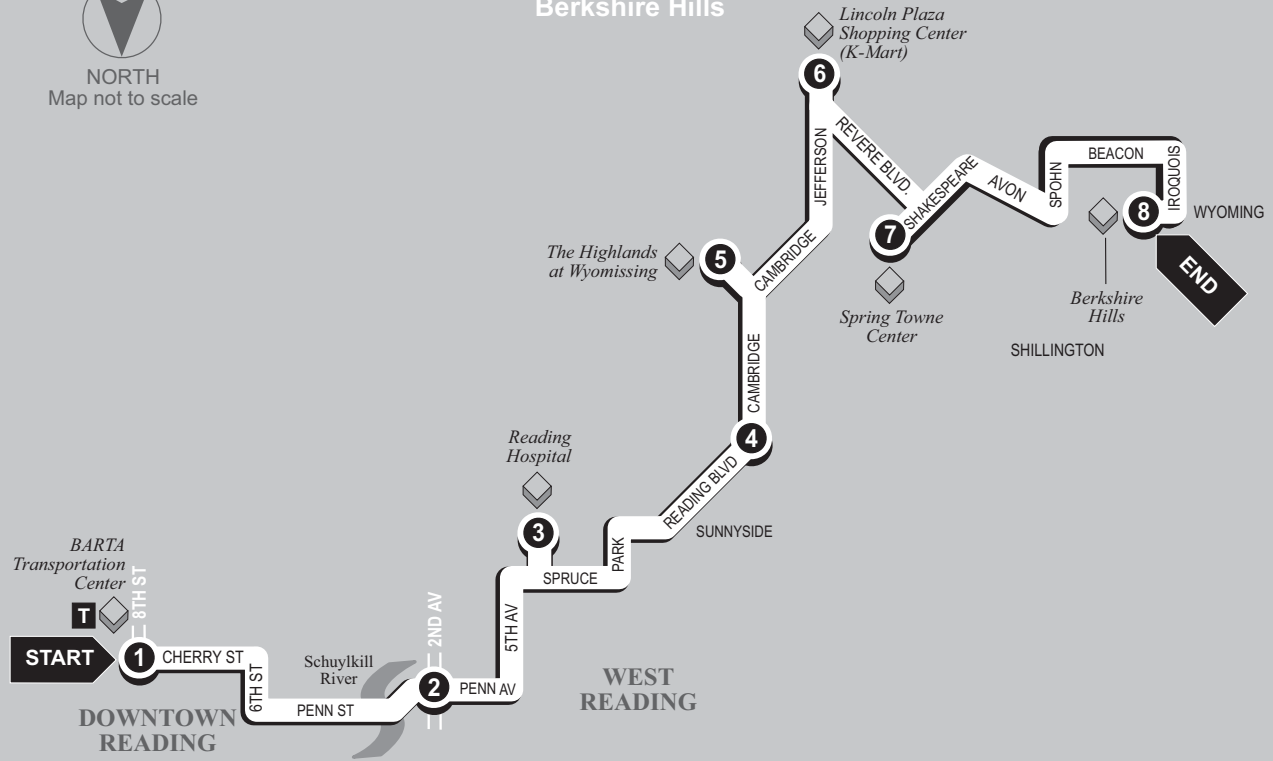

▶ Westbound ▶

BARTA Transportation Center to
Berkshire Hills

- | | | | | | | | |
|--|---|---|--|--|---|--|---|
| 1 | 2 | 3 | 4 | 5 | 6 | 7 | 8 |
| BUS STARTS at BARTA Transportation Center | Bus Leaves from 2nd Av. and Penn Av. | Bus Leaves from Reading Hospital (Main Entrance) | Bus Leaves from Reading Blvd. and Cambridge Av. | Bus Leaves from The Highlands at Wyomissing | Bus Leaves from Lincoln Plaza Shopping Center (K-Mart) | Bus Leaves from Spring Towne Center | BUS ENDS at Berkshire Hills |

- 8**

BUS STARTS
at
Berkshire Hills
- 9**

Bus Leaves
from
Spring Towne Center
- 10**

Bus Leaves
from
Lincoln Plaza Shopping Center (K-Mart)
- 11**

Bus Leaves
from
The Highlands at Wyomissing
- 12**

Bus Leaves
from
Reading Blvd. and Cambridge Av.
- 13**

Bus Leaves
from
Reading Hospital (Main Entrance)
- 14**

Bus Leaves
from
2nd Av. and Penn Av.
- 15**

BUS ENDS
at
BARTA Transportation Center

WEEKDAYS

| | | | | | | | | |
|------|-----------|-------|-------|-------|-------|-------|-------|-------|
| | A.M. 6:15 | 6:20 | 6:26 | 6:32 | 6:36 | 6:41 | 6:46 | 7:00 |
| | 7:00 | 7:05 | 7:11 | 7:17 | 7:21 | 7:26 | 7:31 | 7:45 |
| | 7:45 | 7:50 | 7:56 | 8:02 | 8:06 | 8:11 | 8:16 | 8:30 |
| | 8:30 | 8:35 | 8:41 | 8:47 | 8:51 | 8:56 | 9:01 | 9:15 |
| | 9:15 | 9:20 | 9:26 | 9:32 | 9:36 | 9:41 | 9:46 | 10:00 |
| | 10:45 | 10:50 | 10:56 | 11:02 | 11:06 | 11:11 | 11:16 | 11:30 |
| P.M. | 12:15 | 12:20 | 12:26 | 12:32 | 12:36 | 12:41 | 12:46 | 1:00 |
| | 1:45 | 1:50 | 1:56 | 2:02 | 2:06 | 2:11 | 2:16 | 2:30 |
| | 3:15 | 3:20 | 3:26 | 3:32 | 3:36 | 3:41 | 3:46 | 4:00 |
| | 4:45 | 4:50 | 4:56 | 5:02 | 5:06 | 5:11 | 5:16 | 5:30 |
| | 5:30 | 5:35 | 5:41 | 5:47 | 5:51 | 5:56 | 6:01 | 6:15 |
| | 6:15 | 6:20 | 6:26 | 6:32 | 6:36 | 6:41 | 6:46 | 7:00 |