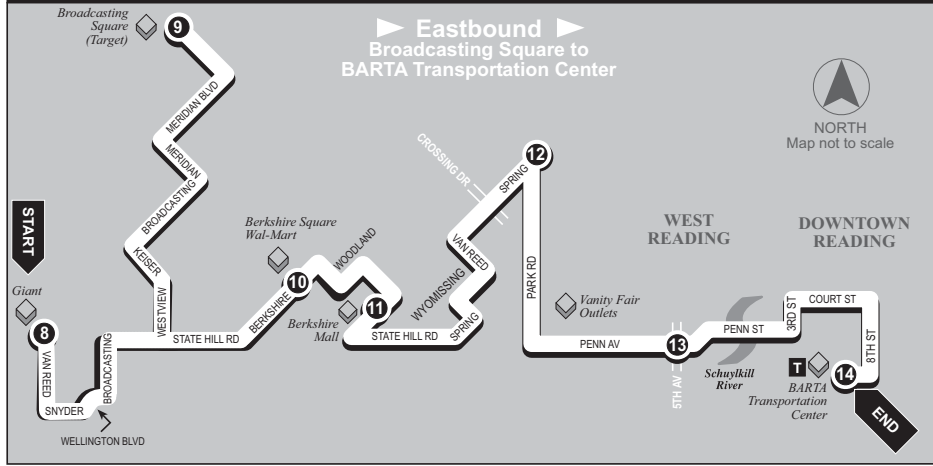

- 1**  
BUS STARTS at BARTA Transportation Center
- 2**  
Bus Leaves from 5th Av. and Penn Av.
- Does Bus Travel via Park Rd. or Van Reed Rd.?**
- 3**  
Bus Leaves from Park Rd. and Van Reed Rd.
- 4**  
Bus Leaves from Crossing Dr. and Berkshire Blvd.
- 5**  
Does Bus serve Penn State Berks?
- 6**  
Bus Leaves from Broadcasting Square (Target)
- 7**  
BUS Leaves from Keiser Blvd. and Broadcasting Rd.
- 8**  
BUS ENDS at Giant

ROUTE **16 BROADCASTING SQUARE / BERKSHIRE MALL 16** ROUTE

- 8**  
**BUS STARTS**  
 at  
 Giant
- 9**  
**Bus STARTS**  
 at  
 Broadcasting  
 Square  
 (Target)
- 10**  
**Bus**  
 Leaves  
 from  
 Berkshire  
 Square  
 Wal-Mart
- 11**  
**Bus**  
 Leaves  
 from  
 Berkshire  
 Mall
- 12**  
**Bus**  
 Leaves  
 from  
 Park Rd.  
 and  
 Spring St.
- 13**  
**Bus**  
 Leaves  
 from  
 5th Av.  
 and  
 Penn Av.
- 14**  
**BUS ENDS**  
 at  
 BARTA  
 Transportation  
 Center

**SATURDAY**

A.M.	6:35	--	6:45	6:50	6:57	7:03	7:15
	7:05	--	7:15	7:20	7:27	7:33	7:45
	7:35	--	7:45	7:50	7:57	8:03	8:15
	8:05	--	8:15	8:20	8:27	8:33	8:45
	8:35	--	8:45	8:50	8:57	9:03	9:15
	9:05	--	9:15	9:20	9:27	9:33	9:45
	9:35	--	9:45	9:50	9:57	10:03	10:15
	10:05	--	10:15	10:20	10:27	10:33	10:45
	10:35	--	10:45	10:50	10:57	11:03	11:15
	11:05	--	11:15	11:20	11:27	11:33	11:45
	11:35	--	11:45	11:50	11:57	12:03	12:15
P.M.	12:05	--	12:15	12:20	12:27	12:33	12:45
	12:35	--	12:45	12:50	12:57	1:03	1:15
	1:05	--	1:15	1:20	1:27	1:33	1:45
	1:35	--	1:45	1:50	1:57	2:03	2:15
	2:05	--	2:15	2:20	2:27	2:33	2:45
	2:35	--	2:45	2:50	2:57	3:03	3:15
	3:05	--	3:15	3:20	3:27	3:33	3:45
	3:35	--	3:45	3:50	3:57	4:03	4:15
	4:05	--	4:15	4:20	4:27	4:33	4:45
	4:35	--	4:45	4:50	4:57	5:03	5:15
	5:05	--	5:15	5:20	5:27	5:33	5:45
	5:35	--	5:45	5:50	5:57	6:03	6:15
	6:05	--	6:15	6:20	6:27	6:33	6:45
	--	6:35	6:49	6:52	6:57	7:03	7:15
	--	7:35	7:49	7:52	7:57	8:03	8:15
	--	8:35	8:49	8:52	8:57	9:03	9:15
	--	9:35	9:49	9:52	9:57	10:03	10:15
	--	10:35	10:49	10:52	10:57	11:03	11:15