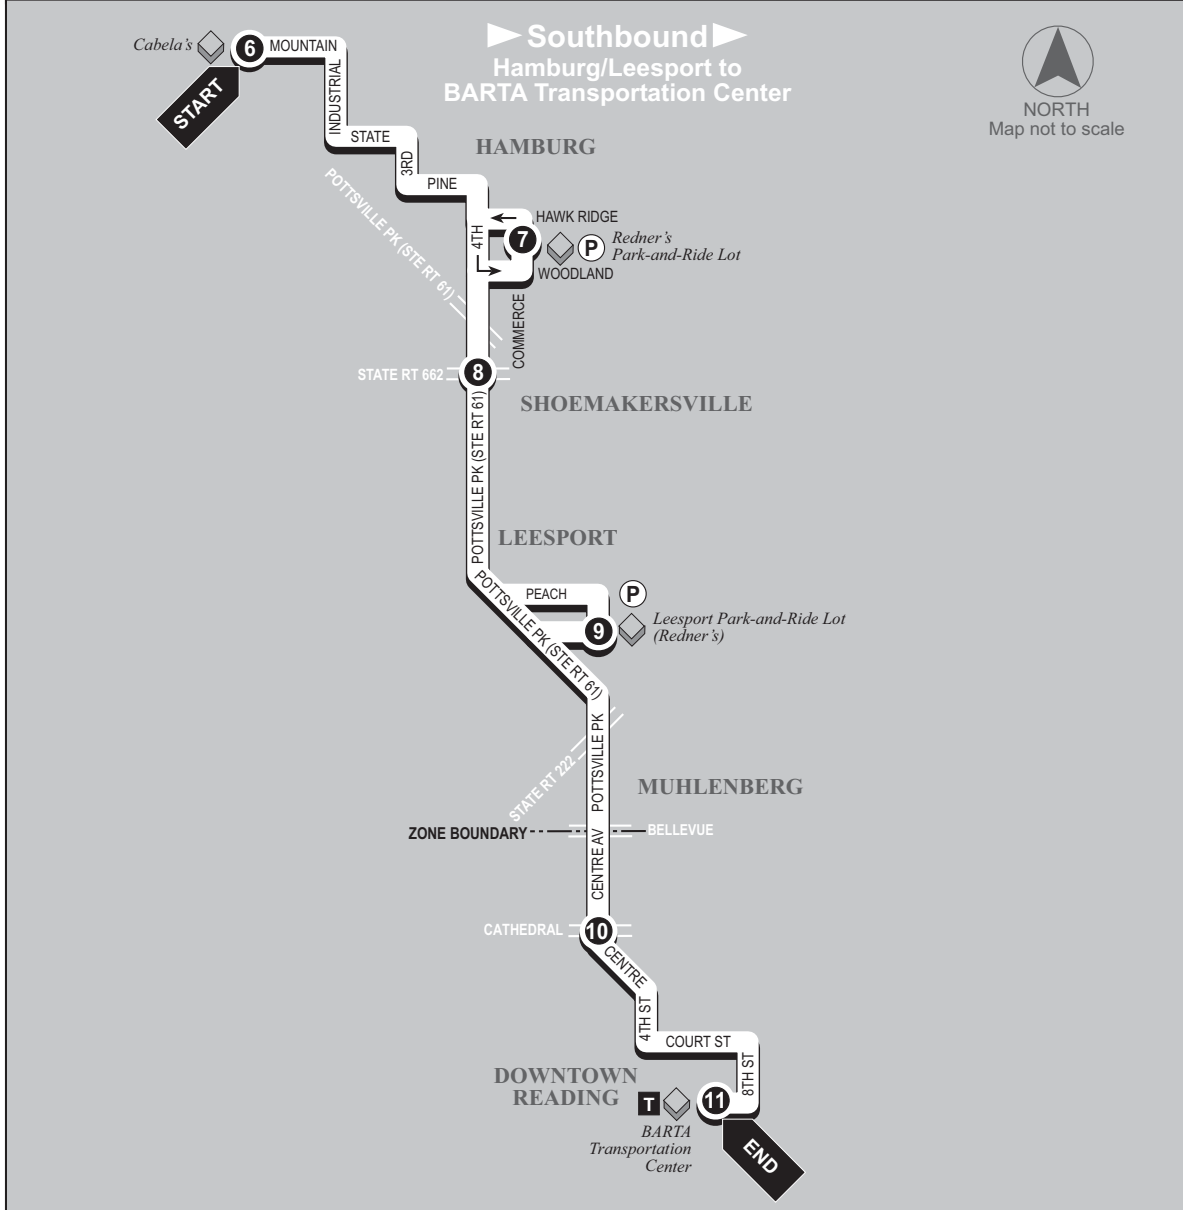

- |                                                              |                                                                 |                                                     |                                                                                         |                                                                       |                                   |
|--------------------------------------------------------------|-----------------------------------------------------------------|-----------------------------------------------------|-----------------------------------------------------------------------------------------|-----------------------------------------------------------------------|-----------------------------------|
| <b>1</b>                                                     | <b>2</b>                                                        | <b>3</b>                                            | <b>4</b>                                                                                | <b>5</b>                                                              | <b>6</b>                          |
| <b>BUS STARTS</b><br>at<br>BARTA<br>Transportation<br>Center | <b>Bus Leaves</b><br>from<br>Centre St.<br>and<br>Cathedral Av. | <b>Bus Leaves</b><br>from<br>Leesport<br>(Redner's) | <b>Bus Leaves</b><br>from<br>Shoemakersville -<br>State Route 61 and<br>State Route 662 | <b>Bus Leaves</b><br>from<br>Hamburg - 4th St.<br>and<br>Woodland Rd. | <b>BUS ENDS</b><br>at<br>Cabela's |

**6**

**BUS STARTS**  
at  
Cabela's

**7**

**Bus Leaves**  
from  
Hamburg - 4th St.  
and  
Woodland Rd.

**8**

**Bus Leaves**  
from  
Shoemakersville -  
State Route 61 and  
State Route 662

**9**

**Bus Leaves**  
from  
Leesport  
(Redner's)