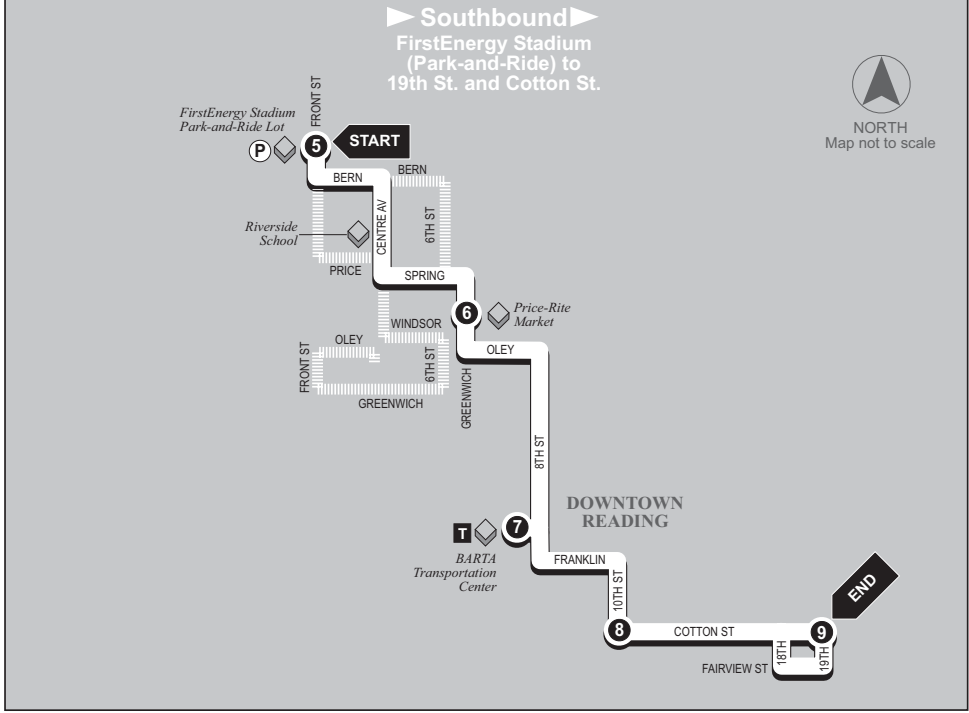

▶ Northbound ▶

19th St. and Cotton St. to FirstEnergy Stadium (Park-and-Ride)

1	2	3	4	5
BUS STARTS at 19th St. and Cotton St.	Bus Leaves from 9th St. and Cotton St.	Bus Leaves from BARTA Transportation Center	Bus Leaves from Reading Outlet Station/ Price-Rite	BUS ENDS at FirstEnergy Stadium Park-and-Ride

School Trips

- (A) Bus travels to school via regular route to 6th St. to Windsor St. to 5th St. to Greenwich St. to N. Front St. to Perry St. to Centre St. to school.
- (B) Bus starts at 7:50 am at 5th & Spring St. and travels 5th St. to Bern St. to Centre Av. to School.

- 5**

BUS ENDS
at
FirstEnergy Stadium
Park-and-Ride
- 6**

Bus Leaves
from
Reading Outlet
Station/
Price-Rite
- 7**

Bus Leaves
from
BARTA
Transportation
Center
- 8**

Bus Leaves
from
10th St.
and
Cotton St.
- 9**

School Trips (Operates only when Riverside School is in session.)
 (A) Bus departs Riverside School at 3:15 pm on Centre Av. and travels via Pike to Front to Bern to 6th to Spring. Trip ends at 6th & Spring St.
 (B) Bus departs Riverside School at 3:30 pm on Centre Av. and travels via Centre Av. to Windsor to 6th St. to Greenwich to Front to Oley. Trip ends at 5th & Oley.