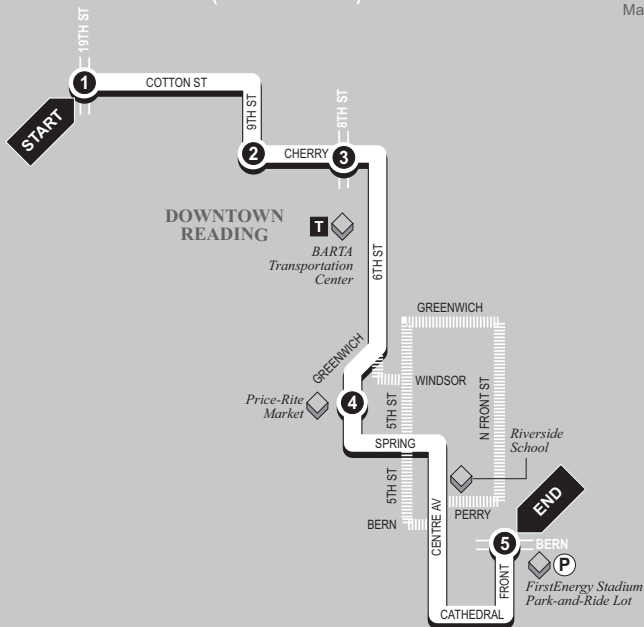

▶ Northbound ▶

19th St. and Cotton St. to FirstEnergy Stadium (Park-and-Ride)

1	2	3	4	5
BUS STARTS at 19th St. and Cotton St.	Bus Leaves from 9th St. and Cotton St.	Bus Leaves from BARTA Transportation Center	Bus Leaves from Reading Outlet Station/ Price-Rite	BUS ENDS at FirstEnergy Stadium Park-and-Ride

School Trips

- (A) Bus travels to school via regular route to 6th St. to Windsor St. to 5th St. to Greenwich St. to N. Front St. to Perry St. to Centre St. to school.
- (B) Bus starts at 7:50 am at 5th & Spring St. and travels 5th St. to Bern St. to Centre Av. to School.

- 5**

BUS ENDS
at
FirstEnergy Stadium
Park-and-Ride
- 6**

Bus Leaves
from
Reading Outlet
Station/
Price-Rite
- 7**

Bus Leaves
from
BARTA
Transportation
Center
- 8**

Bus Leaves
from
10th St.
and
Cotton St.
- 9**

School Trips (Operates only when Riverside School is in session.)
 (A) Bus departs Riverside School at 3:15 pm on Centre Av. and travels via Pike to Front to Bern to 6th to Spring. Trip ends at 6th & Spring St.
 (B) Bus departs Riverside School at 3:30 pm on Centre Av. and travels via Centre Av. to Windsor to 6th St. to Greenwich to Front to Oley. Trip ends at 5th & Oley.