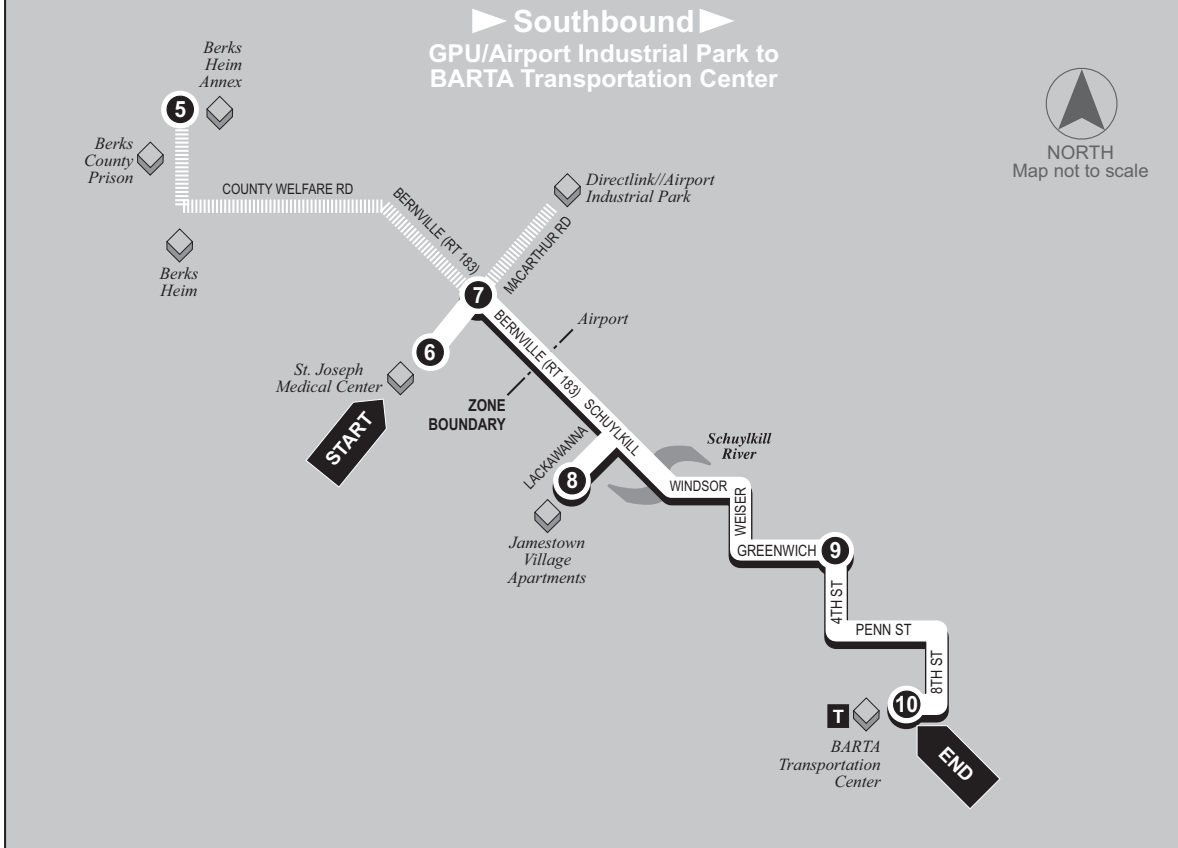

1
BUS STARTS
at
BARTA
Transportation
Center

2
Bus
Leaves
from
Centre Av.
and
Greenwich St.

3
Bus
Leaves
Airport Industrial Park
-State Route 183
and MacArthur Rd.

4
Bus
ENDS
at
St. Joseph
Medical
Center

5
Does
Bus
serve
Berks
Heim?

* Trips serve Hensler Homes.

5

Does Bus serve Berks Heim?

6

BUS STARTS at St. Joseph Medical Center

7

Bus Leaves from Airport Industrial Park - State Route 183 and MacArthur Rd.

8

Bus Leaves from Jamestown Village Apartments

9

Bus Leaves from 4th St. and Buttonwood St.

10

BUS ENDS at BARTA Transportation Center

WEEKDAYS

A.M.	--	6:15	--	6:23	6:33	6:45
	7:10	--	7:15	--	--	7:42
	--	7:15	--	7:23	7:33	7:45
	--	8:15	--	8:23	8:33	8:45
	--	9:15	--	9:23	9:33	9:45
	--	10:15	--	10:23	10:33	10:45
	--	11:15	--	11:23	11:33	11:45
P.M.	--	12:15	--	12:23	12:33	12:45
	--	1:15	--	1:23	1:33	1:45
	--	2:15	--	2:23	2:33	2:45
	--	3:15	--	3:23	3:33	3:45
	3:10	--	3:15	--	--	3:47
	--	4:15	--	4:23	4:33	4:45
	--	5:15	--	5:23	5:33	5:45
	--	6:15	--	6:23	6:33	6:45