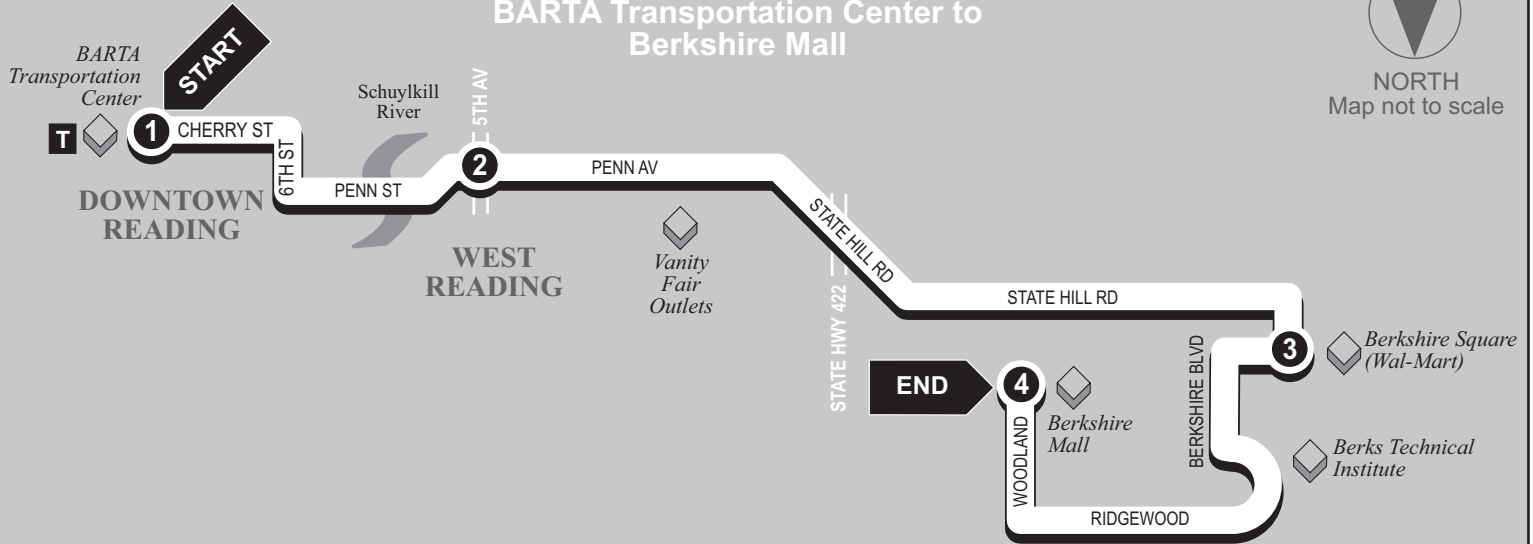

▶ Westbound ▶

BARTA Transportation Center to
Berkshire Mall

NORTH
Map not to scale

1	2	3	4
BUS STARTS at BARTA Transportation Center	Bus Leaves from 5th Av. and Penn Av.	Bus Leaves from Berkshire Square (Wal-Mart)	BUS ENDS at Berkshire Mall

1	2	3	4
BUS STARTS at BARTA Transportation Center	Bus Leaves from 5th Av. and Penn Av.	Bus Leaves from Berkshire Square (Wal-Mart)	BUS ENDS at Berkshire Mall

	WEEKDAYS				SATURDAY				
A.M.	5:30	5:40	5:55	6:00	A.M.	6:30	6:40	6:55	7:00
	6:00	6:10	6:25	6:30		7:00	7:10	7:25	7:30
	6:30	6:40	6:55	7:00		7:30	7:40	7:55	8:00
	7:00	7:10	7:25	7:30		8:00	8:10	8:25	8:30
	7:30	7:40	7:55	8:00		8:30	8:40	8:55	9:00
	8:00	8:10	8:25	8:30		9:00	9:10	9:25	9:30
	8:30	8:40	8:55	9:00		9:30	9:40	9:55	10:00
	9:00	9:10	9:25	9:30		10:00	10:10	10:25	10:30
	9:30	9:40	9:55	10:00		10:30	10:40	10:55	11:00
	10:00	10:10	10:25	10:30		11:00	11:10	11:25	11:30
	10:30	10:40	10:55	11:00		11:30	11:40	11:55	12:00
	11:00	11:10	11:25	11:30	P.M.	12:00	12:10	12:25	12:30
P.M.	11:30	11:40	11:55	12:00		12:30	12:40	12:55	1:00
	12:00	12:10	12:25	12:30		1:00	1:10	1:25	1:30
	12:30	12:40	12:55	1:00		1:30	1:40	1:55	2:00
	1:00	1:10	1:25	1:30		2:00	2:10	2:25	2:30
	1:30	1:40	1:55	2:00		2:30	2:40	2:55	3:00
	2:00	2:10	2:25	2:30		3:00	3:10	3:25	3:30
	2:30	2:40	2:55	3:00		3:30	3:40	3:55	4:00
	3:00	3:10	3:25	3:30		4:00	4:10	4:25	4:30
	3:30	3:40	3:55	4:00		4:30	4:40	4:55	5:00
	4:00	4:10	4:25	4:30		5:00	5:10	5:25	5:30
	4:30	4:40	4:55	5:00		5:30	5:40	5:55	6:00
	5:00	5:10	5:25	5:30					
	5:30	5:40	5:55	6:00					

BERKSHIRE MALL

▶ Eastbound ▶

Berkshire Mall to
BARTA Transportation Center

NORTH
Map not to scale

4	5	6
BUS STARTS at Berkshire Mall	Bus Leaves from 5th Av. and Penn Av.	BUS ENDS at BARTA Transportation Center