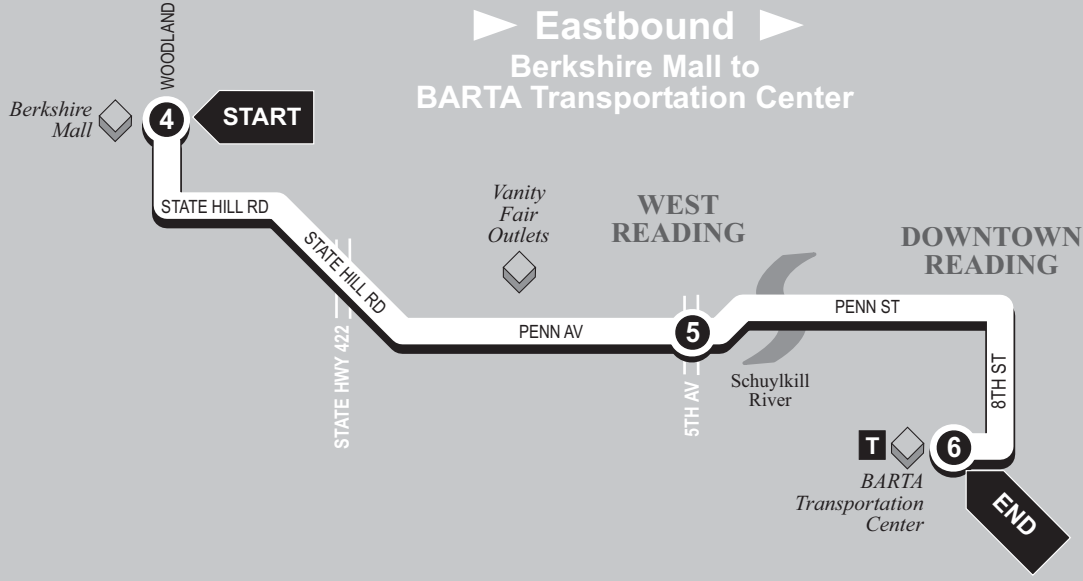

▶ Westbound ▶

BARTA Transportation Center to
Berkshire Mall

NORTH
Map not to scale

1	2	3	4
BUS STARTS at BARTA Transportation Center	Bus Leaves from 5th Av. and Penn Av.	Bus Leaves from Berkshire Square (Wal-Mart)	BUS ENDS at Berkshire Mall

BERKSHIRE MALL

▶ Eastbound ▶

Berkshire Mall to
BARTA Transportation Center

NORTH
Map not to scale

4	5	6
BUS STARTS at Berkshire Mall	Bus Leaves from 5th Av. and Penn Av.	BUS ENDS at BARTA Transportation Center

4	5	6
BUS STARTS at Berkshire Mall	Bus Leaves from 5th Av. and Penn Av.	BUS ENDS at BARTA Transportation Center

WEEKDAYS				SATURDAY			
A.M.	6:00	6:20	6:30	A.M.	7:00	7:20	7:30
	6:30	6:50	7:00		7:30	7:50	8:00
	7:00	7:20	7:30		8:00	8:20	8:30
	7:30	7:50	8:00		8:30	8:50	9:00
	8:00	8:20	8:30		9:00	9:20	9:30
	8:30	8:50	9:00		9:30	9:50	10:00
	9:00	9:20	9:30		10:00	10:20	10:30
	9:30	9:50	10:00		10:30	10:50	11:00
	10:00	10:20	10:30		11:00	11:20	11:30
	10:30	10:50	11:00		11:30	11:50	12:00
	11:00	11:20	11:30	P.M.	12:00	12:20	12:30
	11:30	11:50	12:00		12:30	12:50	1:00
P.M.	12:00	12:20	12:30		1:00	1:20	1:30
	12:30	12:50	1:00		1:30	1:50	2:00
	1:00	1:20	1:30		2:00	2:20	2:30
	1:30	1:50	2:00		2:30	2:50	3:00
	2:00	2:20	2:30		3:00	3:20	3:30
	2:30	2:50	3:00		3:30	3:50	4:00
	3:00	3:20	3:30		4:00	4:20	4:30
	3:30	3:50	4:00		4:30	4:50	5:00
	4:00	4:20	4:30		5:00	5:20	5:30
	4:30	4:50	5:00		5:30	5:50	6:00
	5:00	5:20	5:30		6:00	6:20	6:30
	5:30	5:50	6:00				
	6:00	6:20	6:30				