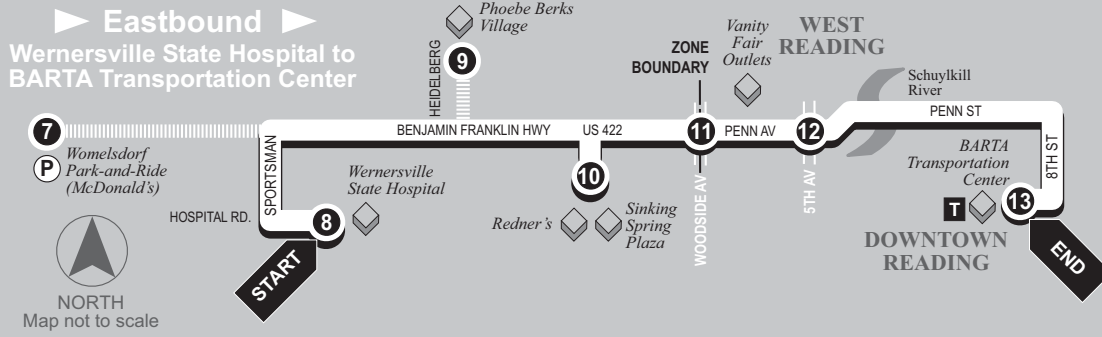

- |  |   |  |   |   |  |  |
|--|---|--|---|---|--|--|
| <b>1</b>   | <b>2</b>  | <b>3</b>   | <b>4</b>  | <b>5</b>  | <b>6</b>   | <b>7</b>   |
| <b>BUS STARTS</b><br>at<br>BARTA<br>Transportation<br>Center | <b>Bus Leaves</b><br>from<br>5th Av.<br>and<br>Penn Av. | <b>Bus Leaves</b><br>from<br>Penn Av.<br>and<br>Woodside Av. | <b>Bus Leaves</b><br>from<br>Sinking<br>Spring<br>Plaza | <b>Bus Leaves</b><br>from<br>Phoebe<br>Berks<br>Village | <b>BUS ENDS</b><br>at<br>Wernersville<br>State<br>Hospital | <b>DOES<br/>BUS</b><br>serve<br>Womelsdorf<br>Park-and-Ride<br>(McDonald's)? |

WEEKDAYS						
A.M.	5:30	5:40	5:47	5:54	5:57	6:15
	6:00	6:10	6:17	6:24	—	6:33
	6:30	6:40	6:47	6:54	6:57	7:15
	7:00	7:10	7:17	7:24	—	7:33
	7:30	7:40	7:47	7:54	7:57	8:15
	8:00	8:10	8:17	8:24	8:27	8:45
	8:30	8:40	8:47	8:54	8:57	9:15
	9:00	9:10	9:17	9:24	9:27	9:45
	9:30	9:40	9:47	9:54	9:57	10:15
	10:00	10:10	10:17	10:24	10:27	10:45
	10:30	10:40	10:47	10:54	10:57	11:15
	11:00	11:10	11:17	11:24	11:27	11:45
	11:30	11:40	11:47	11:54	11:57	12:15
P.M.	12:00	12:10	12:17	12:24	—	12:33
	12:30	12:40	12:47	12:54	12:57	1:15
	1:00	1:10	1:17	1:24	1:27	1:45
	1:30	1:40	1:47	1:54	1:57	2:15
	2:00	2:10	2:17	2:24	2:27	2:45
	2:30	2:40	2:47	2:54	2:57	3:15
	3:00	3:10	3:17	3:24	3:27	3:45
	3:30	3:40	3:47	3:54	—	4:03
	4:00	4:10	4:17	4:24	4:27	4:45
	4:30	4:40	4:47	4:54	—	5:03
	5:00	5:10	5:17	5:24	5:27	5:45
	5:30	5:40	5:47	5:54	—	6:03

- 7**  
**DOES BUS**  
serve  
Womersdorf  
Park-and-Ride  
(McDonald's)?
- 8**  
**BUS STARTS**  
at  
Wernersville  
State  
Hospital
- 9**  
**Bus**  
Leaves  
from  
Phoebe  
Berks  
Village
- 10**  
**Does**  
Bus  
serve  
Sinking  
Spring  
Plaza?
- 11**  
**Bus**  
Leaves  
from  
Penn Av.  
and  
Woodside Av.
- 12**  
**Bus**  
Leaves  
from  
5th Av.  
and  
Penn Av.
- 13**  
**BUS ENDS**  
at  
BARTA  
Transportation  
Center