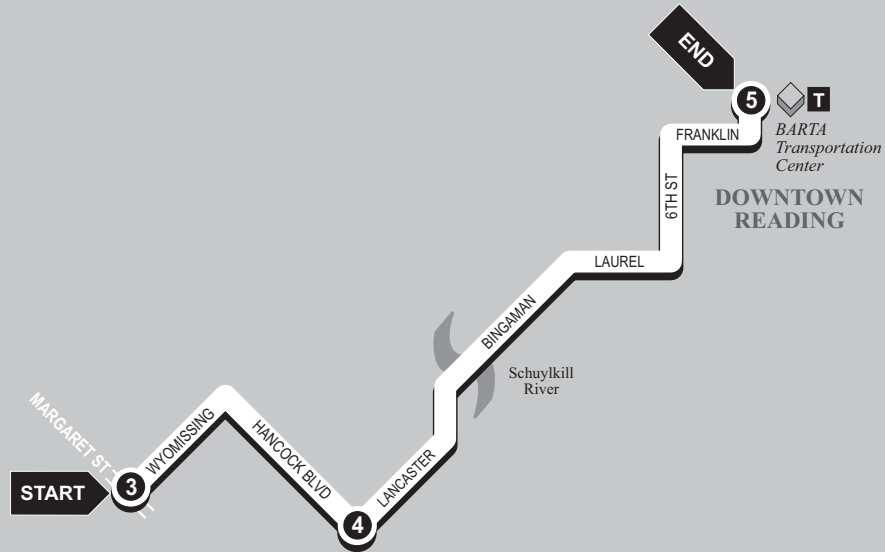

► **Southbound** ►

BARTA Transportation Center to
Wyomissing Blvd. and Margaret St.

1
BUS STARTS
at
BARTA
Transportation
Center

2
Bus Leaves
from
Brookline Plaza
and
Lancaster Av.

3
BUS ENDS
at
E. Wyomissing Blvd.
and
Margaret St.

1
BUS STARTS
at
BARTA
Transportation
Center

2
Bus Leaves
from
Brookline Plaza
and
Lancaster Av.

3
BUS ENDS
at
E. Wyomissing Blvd.
and
Margaret St.

WEEKDAYS			SATURDAY				
A.M.	5:30	5:37	5:45	A.M.	6:30	6:37	6:45
	6:00	6:07	6:15		7:00	7:07	7:15
	6:30	6:37	6:45		7:30	7:37	7:45
	7:00	7:07	7:15		8:00	8:07	8:15
	7:30	7:37	7:45		8:30	8:37	8:45
	8:00	8:07	8:15		9:00	9:07	9:15
	8:30	8:37	8:45		9:30	9:37	9:45
	9:00	9:07	9:15		10:00	10:07	10:15
	9:30	9:37	9:45		10:30	10:37	10:45
	10:00	10:07	10:15		11:00	11:07	11:15
	10:30	10:37	10:45		11:30	11:37	11:45
	11:00	11:07	11:15	P.M.	12:00	12:07	12:15
	11:30	11:37	11:45		12:30	12:37	12:45
P.M.	12:00	12:07	12:15		1:00	1:07	1:15
	12:30	12:37	12:45		1:30	1:37	1:45
	1:00	1:07	1:15		2:00	2:07	2:15
	1:30	1:37	1:45		2:30	2:37	2:45
	2:00	2:07	2:15		3:00	3:07	3:15
	2:30	2:37	2:45		3:30	3:37	3:45
	3:00	3:10	3:20		4:00	4:07	4:15
	3:45	3:55	4:05		4:30	4:37	4:45
	4:30	4:40	4:50		5:00	5:07	5:15
	5:15	5:25	5:35		5:30	5:37	5:45
	6:00	6:07	6:15		6:00	6:07	6:15
	6:40	6:47	6:55		6:40	6:47	6:55
	7:40	7:47	7:55		7:40	7:47	7:55
	8:40	8:47	8:55		8:40	8:47	8:55
	9:40	9:47	9:55		9:40	9:47	9:55

► Northbound ►

Wyomissing Blvd. and Margaret St. to
BARTA Transportation Center

NORTH
Map not to scale

3
BUS STARTS
at
E. Wyomissing Blvd.
and
Margaret St.

4
Bus Leaves
from
Lancaster Av.
and
Hancock Blvd.