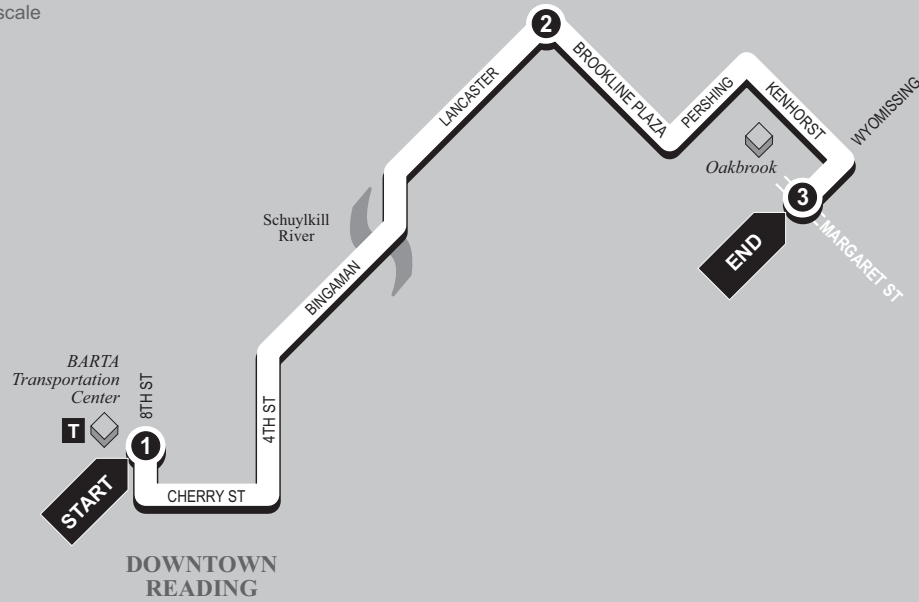

► **Southbound** ►

BARTA Transportation Center to
Wyomissing Blvd. and Margaret St.

1
BUS STARTS
at
BARTA
Transportation
Center

2
Bus Leaves
from
Brookline Plaza
and
Lancaster Av.

3
BUS ENDS
at
E. Wyomissing Blvd.
and
Margaret St.

1
BUS STARTS
at
BARTA
Transportation
Center

2
Bus Leaves
from
Brookline Plaza
and
Lancaster Av.

3
BUS ENDS
at
E. Wyomissing Blvd.
and
Margaret St.

WEEKDAYS			SATURDAY				
A.M.	5:30	5:37	5:45	A.M.	6:30	6:37	6:45
	6:00	6:07	6:15		7:00	7:07	7:15
	6:30	6:37	6:45		7:30	7:37	7:45
	7:00	7:07	7:15		8:00	8:07	8:15
	7:30	7:37	7:45		8:30	8:37	8:45
	8:00	8:07	8:15		9:00	9:07	9:15
	8:30	8:37	8:45		9:30	9:37	9:45
	9:00	9:07	9:15		10:00	10:07	10:15
	9:30	9:37	9:45		10:30	10:37	10:45
	10:00	10:07	10:15		11:00	11:07	11:15
	10:30	10:37	10:45		11:30	11:37	11:45
	11:00	11:07	11:15	P.M.	12:00	12:07	12:15
	11:30	11:37	11:45		12:30	12:37	12:45
P.M.	12:00	12:07	12:15		1:00	1:07	1:15
	12:30	12:37	12:45		1:30	1:37	1:45
	1:00	1:07	1:15		2:00	2:07	2:15
	1:30	1:37	1:45		2:30	2:37	2:45
	2:00	2:07	2:15		3:00	3:07	3:15
	2:30	2:37	2:45		3:30	3:37	3:45
	3:00	3:10	3:20		4:00	4:07	4:15
	3:45	3:55	4:05		4:30	4:37	4:45
	4:30	4:40	4:50		5:00	5:07	5:15
	5:15	5:25	5:35		5:30	5:37	5:45
	6:00	6:07	6:15		6:00	6:07	6:15
	6:40	6:47	6:55		6:40	6:47	6:55
	7:40	7:47	7:55		7:40	7:47	7:55
	8:40	8:47	8:55		8:40	8:47	8:55
	9:40	9:47	9:55		9:40	9:47	9:55

► Northbound ►

Wyomissing Blvd. and Margaret St. to
BARTA Transportation Center

NORTH
Map not to scale

3
BUS STARTS
at
E. Wyomissing Blvd.
and
Margaret St.

4
Bus Leaves
from
Lancaster Av.
and
Hancock Blvd.