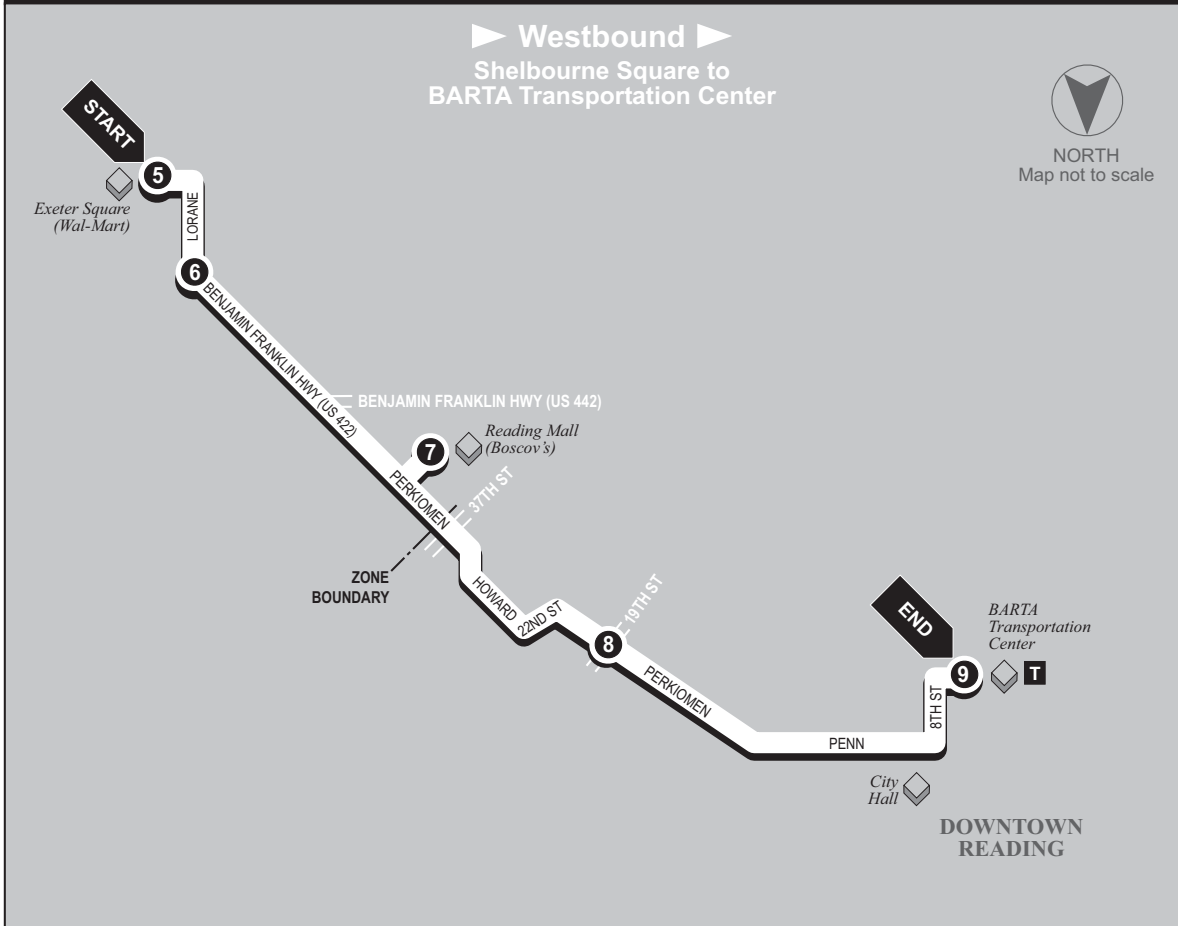

- 1**

**BUS STARTS**  
at  
BARTA  
Transportation  
Center
- 2**

**Bus Leaves**  
from  
19th St.  
and  
Perkiomen Av.
- 3**

**Bus Leaves**  
from  
Reading  
Mall  
(Boscov's)
- 4**

**Bus Leaves**  
from  
Shelbourne  
Square
- 5**

\* Trip travels to Jacksonwald via St. Lawrence Ave. to Farming Ridge Blvd. to Cathy Ann Dr. to Mays Ave. to Michele Dr. to Woods Ln. to St Lawrence Ave. to regular route.

SATURDAY					
A.M.	7:00	7:08	7:17	7:24	7:31
	8:00	8:08	8:17	8:24	8:31
	9:00	9:08	9:17	9:24	9:31
	10:00	10:08	10:17	10:24	10:31
	11:00	11:08	11:17	11:24	11:31
P.M.	12:00	12:08	12:17	12:24	12:31
	1:00	1:08	1:17	1:24	1:31
	2:00	2:08	2:17	2:24	2:31
	3:00	3:08	3:17	3:24	3:31
	4:00	4:08	4:17	4:24	4:31
	5:00	5:08	5:17	5:24	5:31

▶ Westbound ▶  
Shelbourne Square to  
BARTA Transportation Center

NORTH  
Map not to scale

- 5**

**BUS STARTS**  
at  
Exeter Square  
(Wal-Mart)
- 6**

**Bus Leaves**  
from  
Lorane Rd.  
and  
Benjamin Franklin Hwy.  
(US 422)
- 7**

**Bus Leaves**  
from  
Reading Mall  
(Boscov's)
- 8**

**Bus Leaves**  
from  
19th St.  
and  
Perkiomen Av.
- 9**

**BUS ENDS**  
at  
BARTA  
Transportation  
Center

WEEKDAYS					
A.M.	6:46	6:50	6:57	7:06	7:15
	7:31	7:35	7:42	7:51	8:00
	8:31	8:35	8:42	8:51	9:00
	9:31	9:35	9:42	9:51	10:00
	10:31	10:35	10:42	10:51	11:00
	11:31	11:35	11:42	11:51	<b>12:00</b>
P.M.	<b>12:31</b>	<b>12:35</b>	<b>12:42</b>	<b>12:51</b>	<b>1:00</b>
	1:31	1:35	1:42	1:51	2:00
	2:31	2:35	2:42	2:51	3:00
	3:31	3:35	3:42	3:51	4:00
	4:46	4:50	4:57	5:06	5:15
	5:46	5:50	5:57	6:06	6:15
SATURDAY					
A.M.	7:31	7:35	7:42	7:51	8:00
	8:31	8:35	8:42	8:51	9:00
	9:31	9:35	9:42	9:51	10:00
	10:31	10:35	10:42	10:51	11:00
	11:31	11:35	11:42	11:51	<b>12:00</b>
P.M.	<b>12:31</b>	<b>12:35</b>	<b>12:42</b>	<b>12:51</b>	<b>1:00</b>
	1:31	1:35	1:42	1:51	2:00
	2:31	2:35	2:42	2:51	3:00
	3:31	3:35	3:42	3:51	4:00
	4:31	4:35	4:42	4:51	5:00
	5:31	5:35	5:42	5:51	6:00