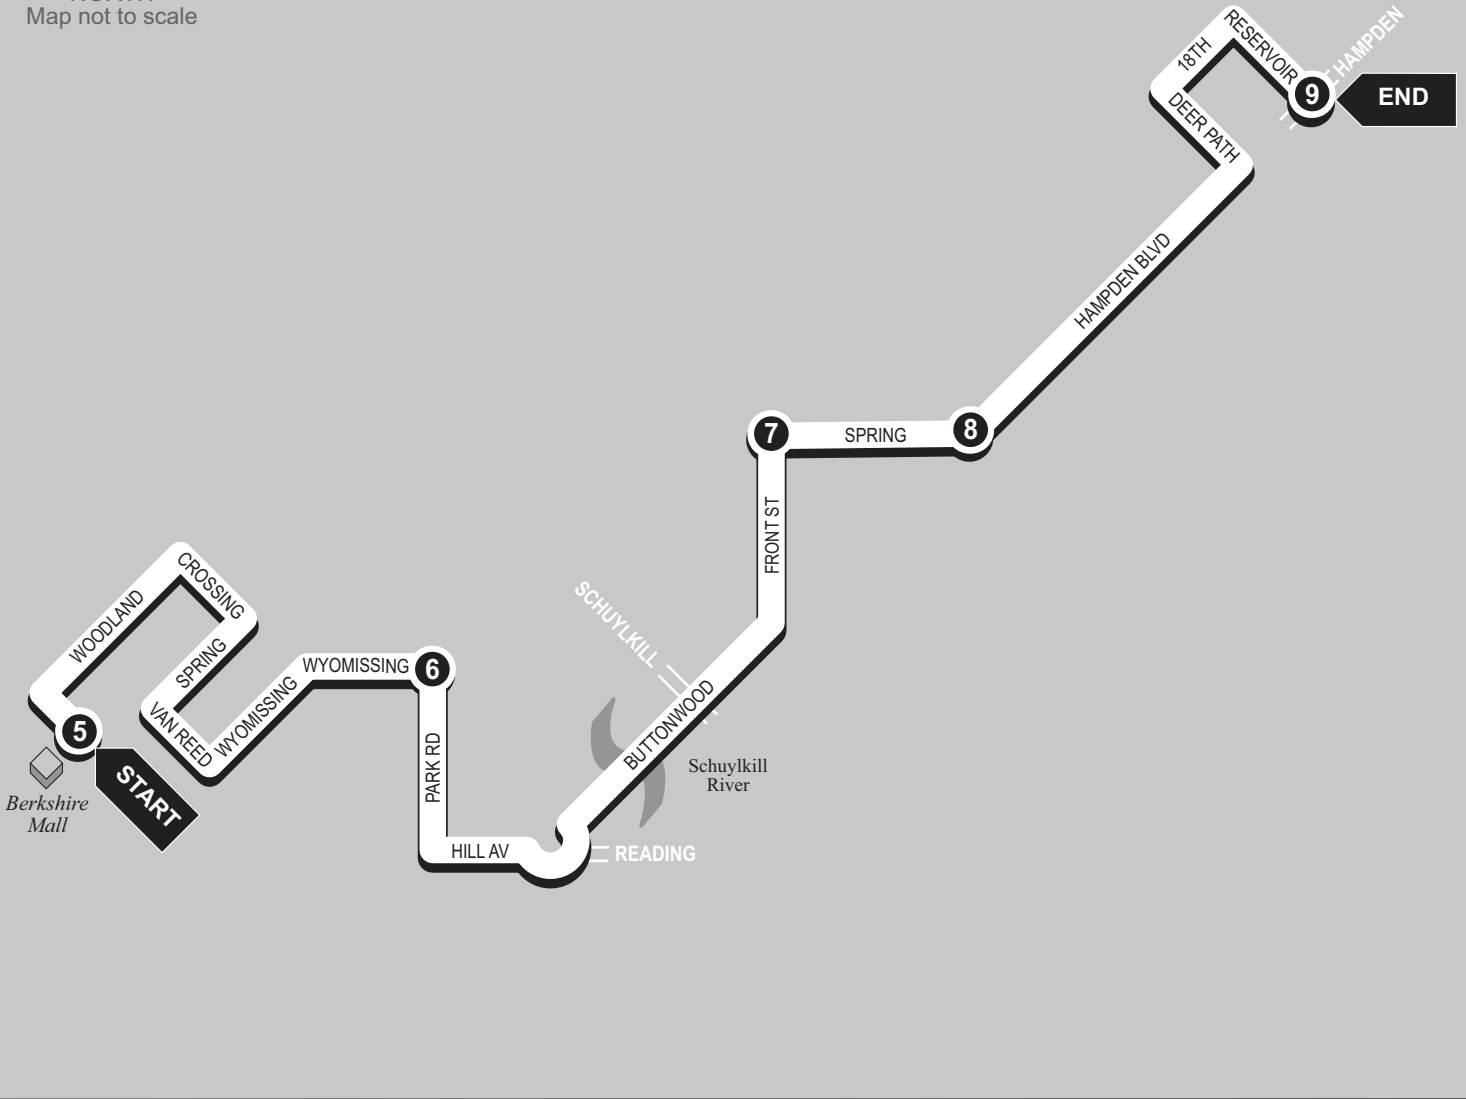

ROUTE **6** **SPRING STREET / BERKSHIRE HEIGHTS CROSSTOWN** ROUTE **6**

▶ Westbound ▶

Reservoir Rd. to  
Berkshire Mall

NORTH  
Map not to scale

**1**  
**BUS STARTS**  
at  
Hampden Blvd.  
and  
Reservoir Rd.

**2**  
**Bus Leaves**  
from  
13th St.  
and  
Spring St.

**3**  
**Bus Leaves**  
from  
Spring St.  
and  
Weiser St.

**4**  
**Bus Leaves**  
from  
Park Rd.  
and  
Wyomissing Blvd.

**5**  
**BUS ENDS**  
at  
Berkshire  
Mall

**WEEKDAYS**

A.M.	6:30	6:35	6:42	6:50	7:00
	7:30	7:35	7:42	7:50	8:00
	8:30	8:35	8:42	9:50	9:00
P.M.	<b>2:30</b>	<b>2:35</b>	<b>2:42</b>	<b>2:50</b>	<b>3:00</b>
	<b>3:30</b>	<b>3:35</b>	<b>3:42</b>	<b>3:50</b>	<b>4:00</b>

# 6 SPRING STREET / BERKSHIRE HEIGHTS CROSSTOWN 6

NORTH  
Map not to scale

▶ Eastbound ▶  
Berkshire Mall to  
Reservoir Rd.

**5**  
**BUS STARTS**  
at  
Berkshire  
Mall

**6**  
**Bus Leaves**  
from  
Park Rd.  
and  
Wyomissing Blvd.