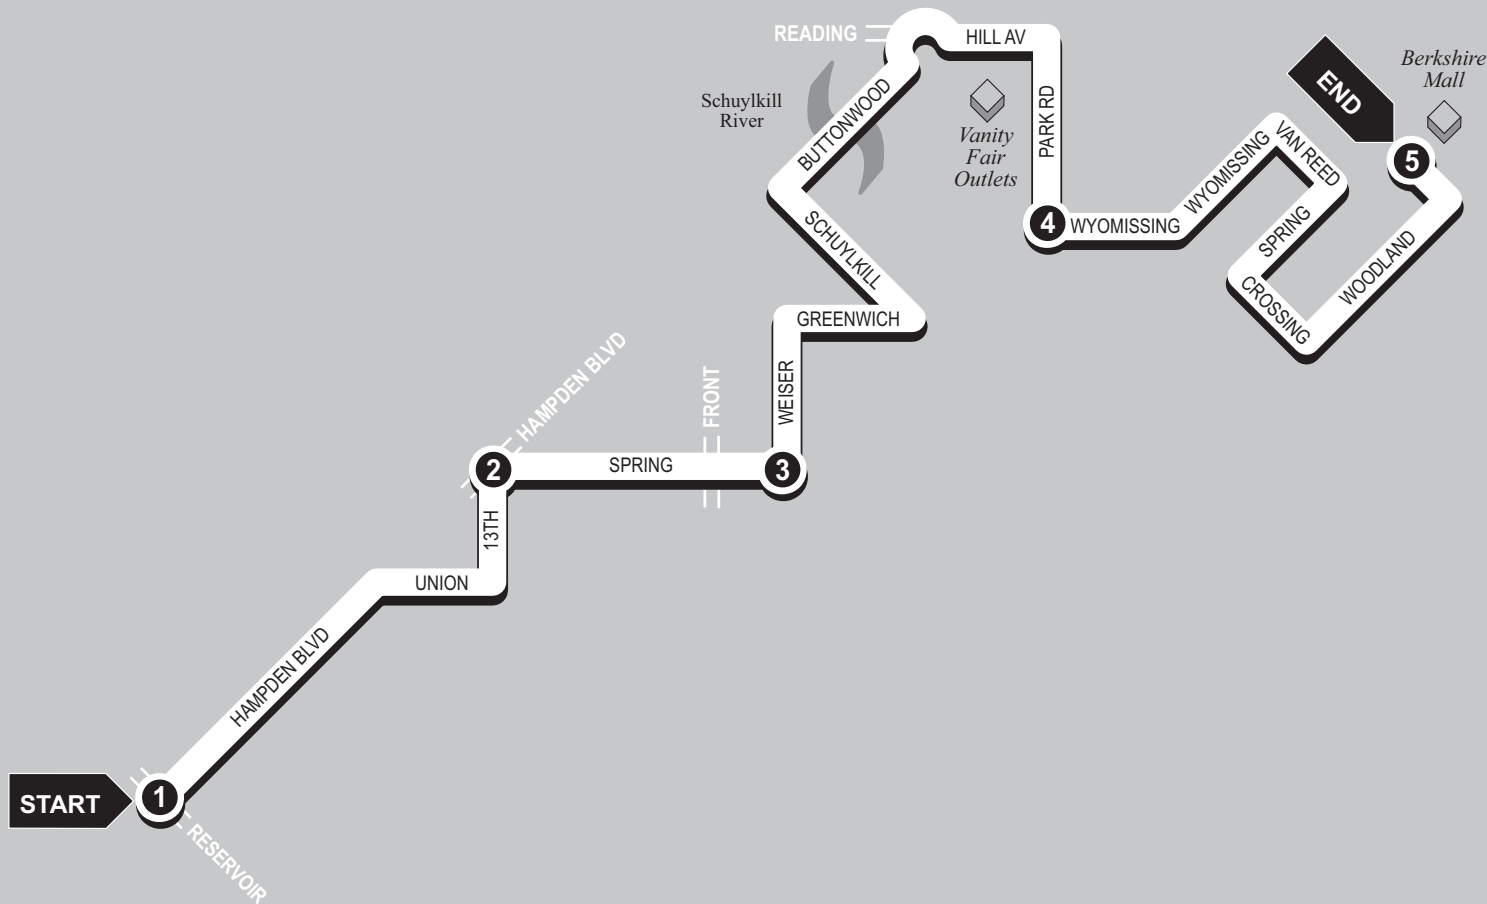

ROUTE **6** **SPRING STREET / BERKSHIRE HEIGHTS CROSSTOWN** ROUTE **6**

▶ Westbound ▶

Reservoir Rd. to  
Berkshire Mall

NORTH  
Map not to scale

**1**  
**BUS STARTS**  
at  
Hampden Blvd.  
and  
Reservoir Rd.

**2**  
**Bus Leaves**  
from  
13th St.  
and  
Spring St.

**3**  
**Bus Leaves**  
from  
Spring St.  
and  
Weiser St.

**4**  
**Bus Leaves**  
from  
Park Rd.  
and  
Wyomissing Blvd.

**5**  
**BUS ENDS**  
at  
Berkshire  
Mall

# 6 SPRING STREET / BERKSHIRE HEIGHTS CROSSTOWN 6

NORTH  
Map not to scale

▶ Eastbound ▶  
Berkshire Mall to  
Reservoir Rd.

**5**  
**BUS STARTS**  
at  
Berkshire  
Mall

**6**  
**Bus Leaves**  
from  
Park Rd.  
and  
Wyomissing Blvd.

**7**  
**Bus Leaves**  
from  
Front St.  
and  
Spring St.

**8**  
**Bus Leaves**  
from  
Hampden Blvd.  
and  
Spring St.

**9**  
**BUS ENDS**  
at  
Hampden Blvd.  
and  
Reservoir Rd.